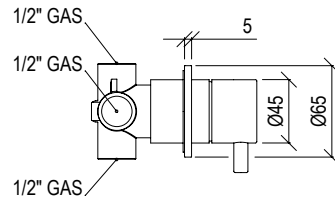

0251151X

*

- Deviatore rotativo incasso 3 vie Ø45mm inox 316L
- Connessione G1/2"

- 3-way built-in rotating diverter Ø45mm inox 316L
- G1/2" connection

Cod. 022 021 PVD PVD SPECIAL