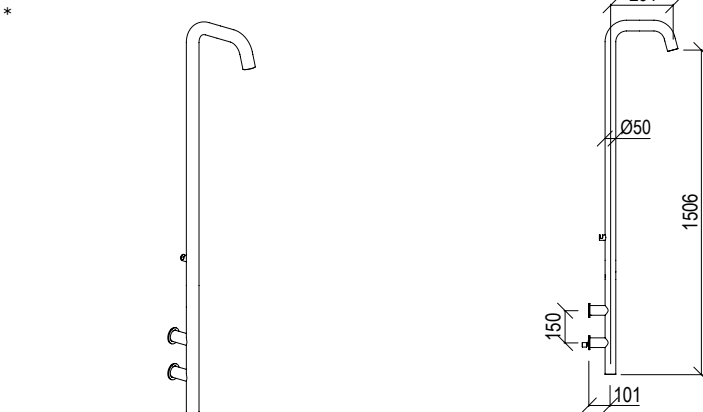

0033507X

- Colonna doccia a muro Ø50mm inox 316L
- Mono acqua senza stop "solo erogazione"
- Gancio porta asciugamani

- Wall-mount shower column Ø50mm inox 316L
- Cold water without stop "erogation only"
- Towel hook

Cod. 022 021 PVD PVD SPECIAL