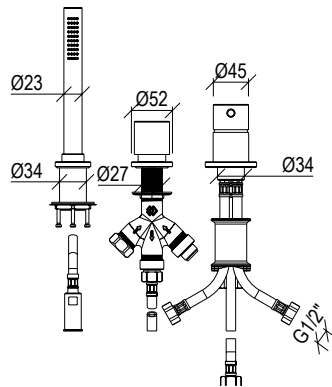

0031004X

*

- Gruppo bordo vasca 3 fori Ø45mm inox 316L
- Alimentazione per colonna di scarico vasca
- Doccetta anticalcare con flessibile l. 200cm
- Deviatore a pulsante con ritorno automatico
- Flessibili di collegamento G1/2"

- 3-hole deck-mount bathtub mixer Ø45mm inox 316L
- Water supply for bathtub
- Anti limestone hand shower with l. 200cm flexible tube
- Push button diverter with automatic return
- G1/2" inox flexible hoses

Cod. 022 021 PVD PVD SPECIAL