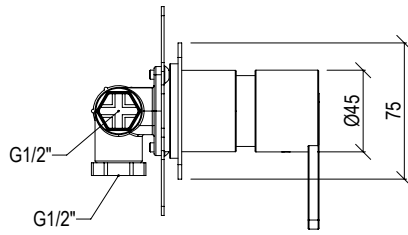

0301043X

*

- Miscelatore monocomando incasso Ø45mm inox 316L
- Uscita a sinistra
- Connessione G1/2"

- Built-in mixer Ø45mm inox 316L
- Left water output
- G1/2" connection

Cod. 022 021 PVD PVD SPECIAL