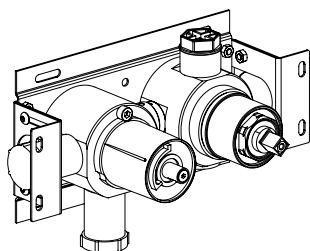

0274008X PARTE INCASSO / BUILT-IN PART

*

- Miscelatore termostatico incasso 1 via
- Valvola on/off
- Connessione G1/2"
- Valvole antiritorno non ispezionabili

- 1-way built-in part thermostatic mixer
- On/off straight valve
- G1/2" connection
- Not inspectable check valves

Cod. 000

0285408X PARTE ESTERNA / EXTERNAL PART