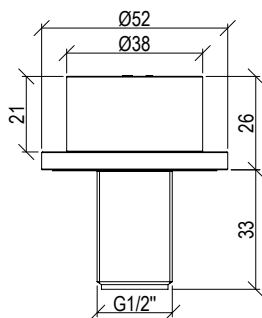

0031382X

- Bodyjet con rosone Ø52mm inox 316L
- Getto nebulizzato
- Connessione G1/2"

- *Bodyjet with Ø52mm rosette inox 316L*
- *Nebulized jet*
- *G1/2" connection*

Cod. 022 021 PVD PVD SPECIAL