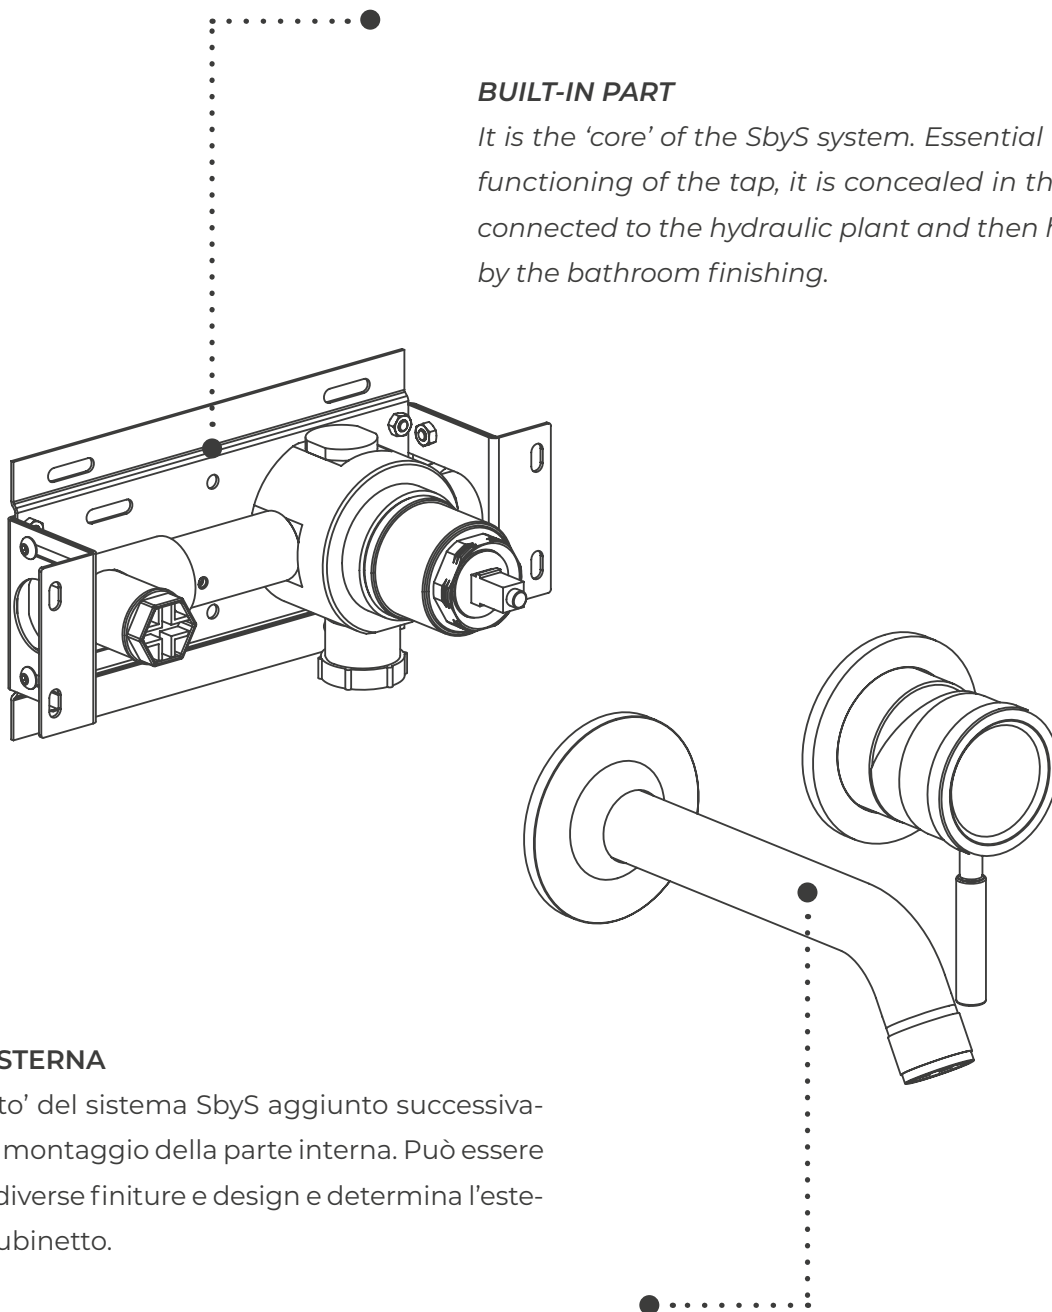

### BUILT-IN PART

*It is the 'core' of the SbyS system. Essential for the functioning of the tap, it is concealed in the wall, connected to the hydraulic plant and then hidden by the bathroom finishing.*