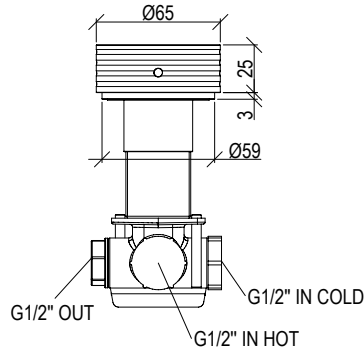

0431543X

*

- Miscelatore idroprogressivo monocomando incasso $\varnothing 65$ mm inox 316L
- Uscita a sinistra
- Connessione G1/2"
- **N.B.:** Abbinabile a soffione max. 250mm, non per vasca
- Built-in progressive mixer $\varnothing 65$ mm inox 316L
- Left water output
- G1/2" connection
- **F.Y.I.:** Suitable for shower head max. 250mm, not for bathtub

Cod. 022 021 PVD PVD SPECIAL