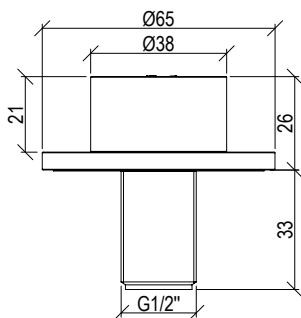

0251382X

- Bodyjet con rosone Ø65mm inox 316L
- Getto nebulizzato
- Connessione G1/2"

- *Bodyjet with Ø65mm rosette inox 316L*
- *Nebulized jet*
- *G1/2" connection*

Cod. 022 021 PVD PVD SPECIAL