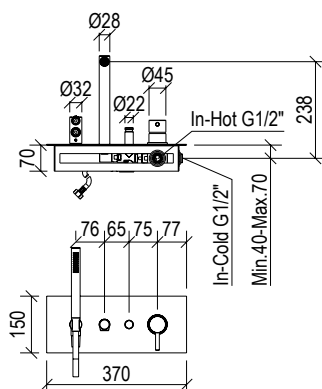

0031198X

*

- Miscelatore vasca incasso Ø45mm inox 316L
- Bocca l. 21cm con aeratore anticalcare M24x1
- Doccetta anticalcare con flessibile l. 160cm
- Deviatore a pulsante con ritorno automatico
- Connessione G1/2"

- *Built-in bathtub mixer Ø45mm inox 316L*
- *Spout l. 21cm with anti limestone aerator M24x1*
- *Anti limestone hand shower with l. 160cm flexible tube*
- *Push button diverter with automatic return*
- *G1/2" connection*

Cod. 022 021 PVD PVD SPECIAL