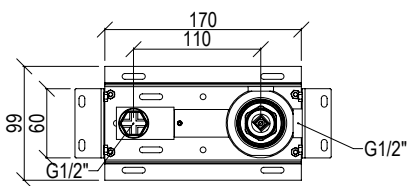

- Lavabo incasso mono acqua
- Uscita a sinistra
- Connessione G1/2"
- Built-in part cold water washbasin
- Left water output
- G1/2" connection

Cod. 000