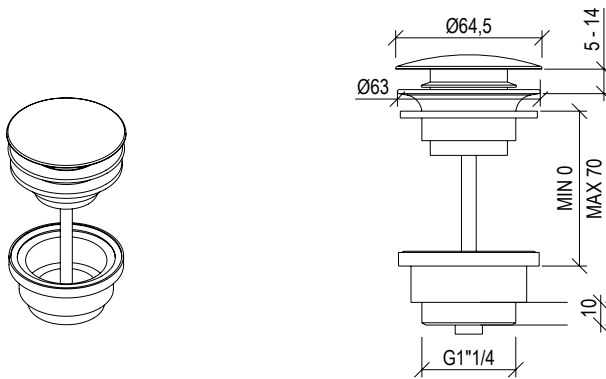

0031170X

- Scarico lavabo "Click-Clack" G1"1/4 inox 304L
- Modello universale
- Washbasin "Pop-Up" waste G1"1/4 inox 304L
- Universal model

Cod. 022 021 PVD PVD SPECIAL

0031079X