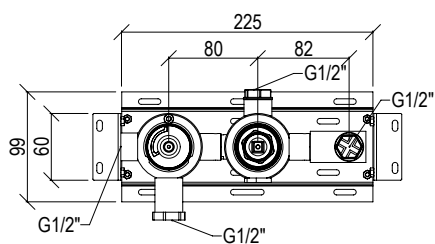

0274003X PARTE INCASSO / BUILT-IN PART

*