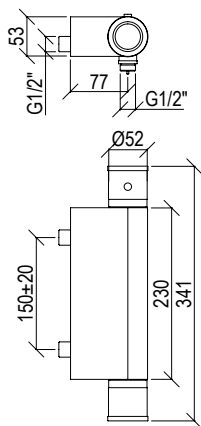

0281113X

*

- Miscelatore termostatico esterno doccia Ø52mm inox 316L
- Blocco temperatura 38°
- Cartuccia con sistema anticalcare
- Valvole antiritorno
- Connessione G1/2"

- *Wall-mount thermostatic shower mixer Ø52mm inox 316L*
- *Safety block at 38°*
- *Cartridge with anti limestone system*
- *Check valves*
- *G1/2" connection*

Cod. 022 021 PVD PVD SPECIAL