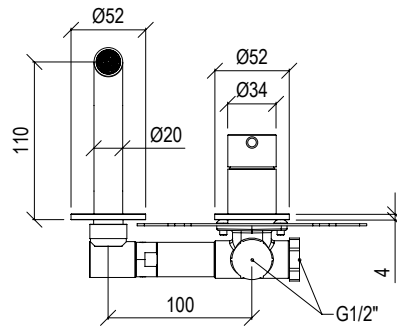

0331016X

*

- Miscelatore lavabo incasso Ø34mm inox 316L
- Bocca l. 11cm con aeratore anticalcare M16,5x1
- Connessione G1/2"

- Built-in washbasin mixer Ø34mm inox 316L
- Spout l. 11cm with anti limestone aerator M16,5x1
- G1/2" connection

Cod. 022 021 PVD PVD SPECIAL