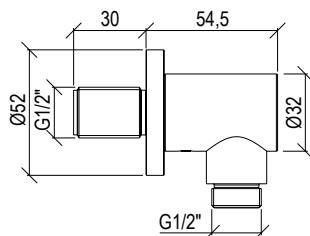

0031068X

- Presa acqua tonda G1/2" inox 316L
- Rosone Ø52mm
- Round G1/2" water connection inox 316L
- Rosette Ø52mm

Cod. 022 021 PVD PVD SPECIAL