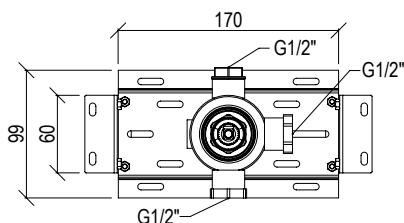

0274001X PARTE INCASSO / BUILT-IN PART

*

- Miscelatore incasso monocomando
- Uscita in alto
- Connessione G1/2"

- Built-in part mixer
- Up water output
- G1/2" connection

Cod. 000

CAVE