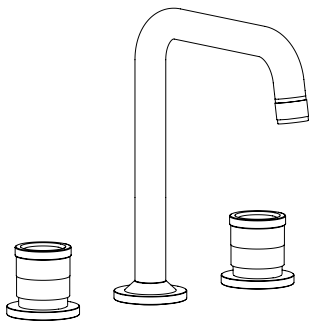

0281110X

*

- Miscelatore lavabo 3 fori Ø38mm inox 316L **S/SCARICO**
- Bocca alta con aeratore anticalcare M18,5x1
- Vitone ceramico 1/4 giro
- Connessione G1/2"

- 3-hole washbasin mixer Ø38mm inox 316L **W/O WASTE**
- High spout with anti limestone aerator M18,5x1
- 1/4 rotation ceramic valve
- G1/2" connection

Cod. 022 021 PVD PVD SPECIAL