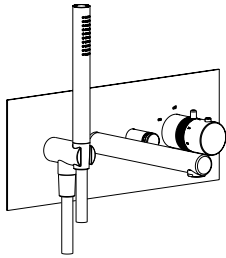

0031199X

*

- Miscelatore termostatico vasca incasso Ø45mm inox 316L
- Blocco temperatura 38°
- Bocca l. 21cm con aeratore anticalcare M24x1
- Doccetta anticalcare con flessibile l. 160cm
- Deviatore a pulsante con ritorno automatico

- Built-in thermostatic bathtub mixer Ø45mm inox 316L
- Safety block at 38°
- Spout l. 21cm with anti limestone aerator M24x1
- Anti limestone hand shower with l. 160cm flexible tube
- Push button diverter with automatic return

Cod. 022 021 PVD PVD SPECIAL