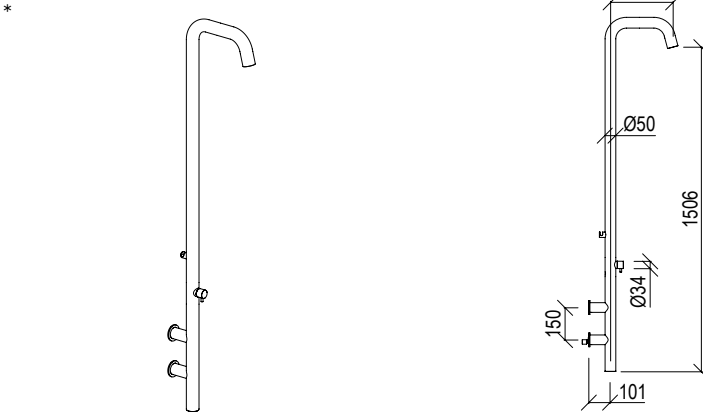

**0033506X**

- Colonna doccia a muro Ø50mm inox 316L
- Mono acqua con vitone on/off da G1/2"
- Gancio porta asciugamani

- Wall-mount shower column Ø50mm inox 316L
- Cold water with G1/2" on/off valve
- Towel hook