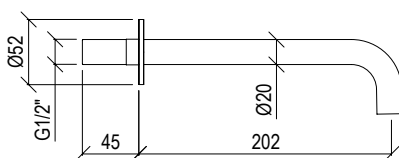

0331205X

- Bocca di erogazione a muro Ø20mm l. 20cm inox 316L
- Aeratore anticalcare M16x1
- Connessione G1/2"

- Wall-mount spout Ø20mm l. 20cm inox 316L
- Anti limestone aerator M16x1
- G1/2" connection

Cod. 022 021 PVD PVD SPECIAL