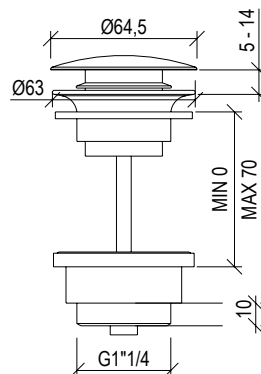

0031170X

- Scarico lavabo "Click-Clack" G1"1/4 inox 304L
- Modello universale

- Washbasin "Pop-Up" waste G1"1/4 inox 304L
- Universal model

Cod. 022 021 PVD PVD SPECIAL