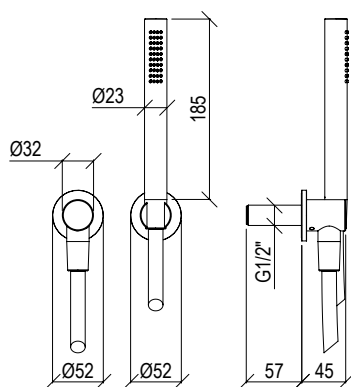

0031055X

- Set doccia inox 316L
- Doccetta anticalcare con flessibile l. 160cm
- Presa acqua con connessione G1/2" + supporto doccia
- Rosone Ø52mm

- Shower set inox 316L
- Anti limestone hand shower with l. 160cm flexible tube
- G1/2" water connection + shower holder
- Rosette Ø52mm

Cod. 022 021 PVD PVD SPECIAL