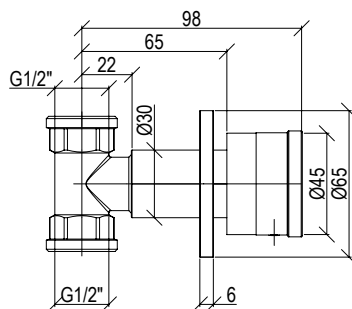

0281034X

*

- Rubinetto d'arresto ad incasso G1/2" inox 316L

- Built-in G1/2" straight valve inox 316

Cod. 022 021 PVD PVD SPECIAL