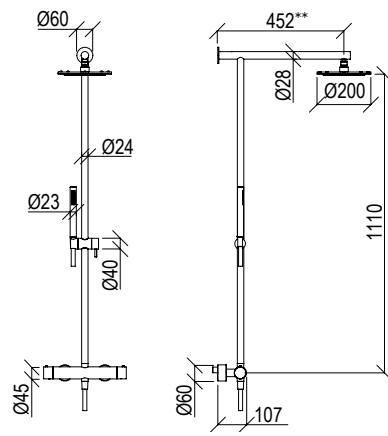

0031134X

*

- Colonna doccia termostatica con scorrevole inox 316L
- Deviatore rotativo
- Doccetta anticalcare con flessibile l. 160cm
- Connessione G1/2" con valvole antiritorno
- Soffione ispezionabile Ø20cm, braccio 45cm

** Disponibile con braccio da 35cm, cod. 0251134X

- Thermostatic shower column with sliding rail inox 316L
- Rotating diverter
- Anti limestone hand shower with l. 160cm flexible tube
- G1/2" connection with check valves
- Inspectionable shower head Ø20cm, 45cm shower arm

** Available with 35cm shower arm, cod. 0251134X

Cod. 022 021 PVD PVD SPECIAL