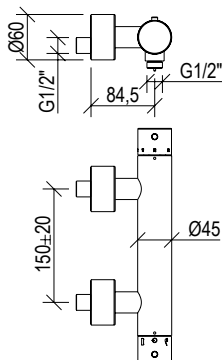

0031013X

*

- Miscelatore termostatico esterno doccia Ø45mm inox 316L
- Blocco temperatura 38°
- Cartuccia con sistema anticalcare
- Valvole antiritorno
- Connessione G1/2"

- Wall-mount thermostatic shower mixer Ø45mm inox 316L
- Safety block at 38°
- Cartridge with anti limestone system
- Check valves
- G1/2" connection

Cod. 022 021 PVD PVD SPECIAL