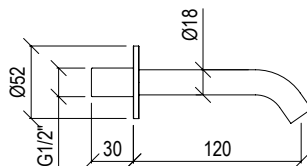

0341324X

- Bocca di erogazione a muro Ø18mm l. 12cm inox 316L
- Aeratore anticalcare M16x1
- Connessione G1/2"

- Wall-mount spout Ø18mm l. 12cm inox 316L
- Anti limestone aerator M16x1
- G1/2" connection

Cod. 022 021 PVD PVD SPECIAL