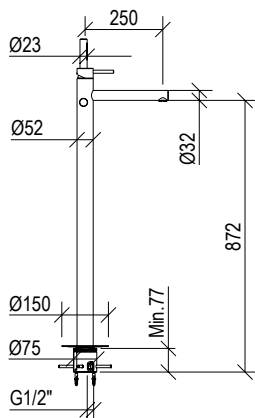

0031124X

*

- Miscelatore vasca a pavimento Ø52mm inox 316L
- Deviatore a tiro con ritorno automatico
- Doccetta anticalcare con flessibile l. 160cm
- Bocca con aeratore anticalcare M28x1
- Connessione G1/2"

- *Floorstanding bathtub mixer Ø52mm inox 316L*
- *Pulling diverter with automatic return*
- *Anti limestone hand shower with l. 160cm flexible tube*
- *Spout with anti limestone aerator M28x1*
- *G1/2" connection*

Cod. 022 021 PVD PVD SPECIAL