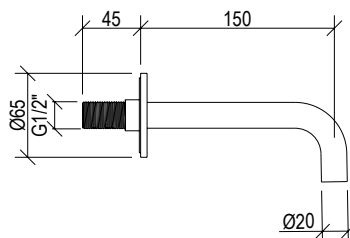

0031308X

- Bocca di erogazione a muro Ø20mm l. 15cm inox 316L
- Aeratore anticalcare M16x1
- Connessione G1/2"

- Wall-mount spout Ø20mm l. 15cm inox 316L
- Anti limestone aerator M16x1
- G1/2" connection

Cod. 022 021 PVD PVD SPECIAL