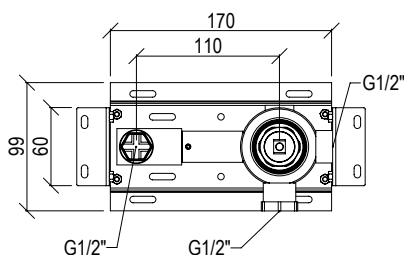

0274006X PARTE INCASSO / BUILT-IN PART

*