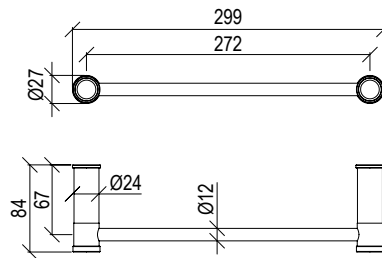

0282005X

- Porta asciugamani l. 30cm inox 316L

- *Towel rail l. 30cm inox 316L*

Cod. 022 021 PVD PVD SPECIAL