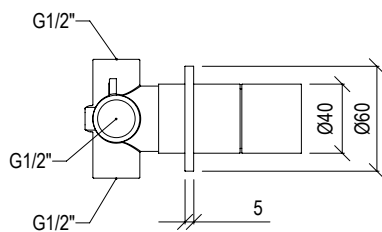

0361151X

*

- Deviatore rotativo incasso 3 vie Ø40mm inox 316L
- Connessione G1/2"

- 3-way built-in rotating diverter Ø40mm inox 316L
- G1/2" connection

Cod. 022 021 PVD PVD SPECIAL