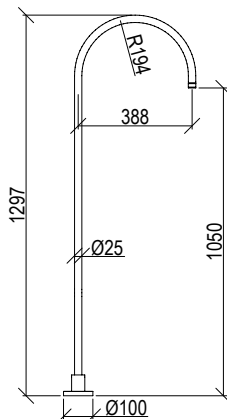

0281330X RÉTRO

- Bocca erogazione lavabo Ø25mm h. 105cm inox 316L
- Connessione G1/2"
- **N.B.:** Non disponibile nelle finiture 141 PVD HIGH BRASS e 164 PVD COFFEE; articolo in PVD h. + 20mm
- Washbasin spout Ø25mm h. 105cm inox 316L
- G1/2" connection
- **F.Y.I.:** Finishes 141 PVD HIGH BRASS and 164 PVD COFFEE not available; PVD article h. + 20mm

Cod. 022 021 PVD PVD SPECIAL