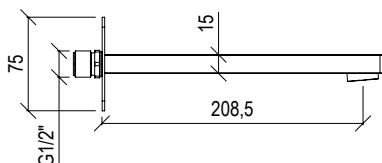

0301205X

- Bocca di erogazione a muro l. 21cm inox 316L
- Aeratore anticalcare M18,5x1
- Connessione G1/2"

- Wall-mount spout l. 21cm inox 316L
- Anti limestone aerator M18,5x1
- G1/2" connection

Cod. 022 021 PVD PVD SPECIAL