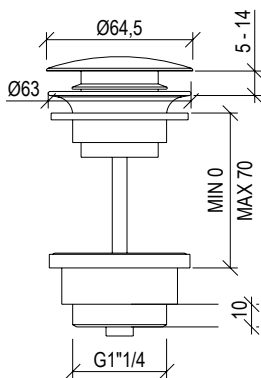

0031170X

- Scarico lavabo "Click-Clack" G1"1/4 inox 304L
- Modello universale

- Washbasin "Pop-Up" waste G1"1/4 inox 304L
- Universal model

Cod. 022 021 PVD PVD SPECIAL