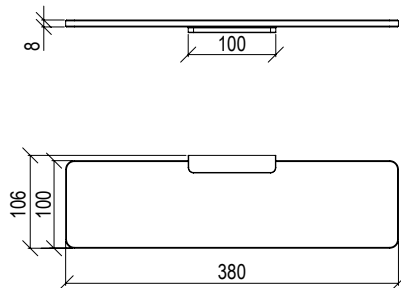

0302042X

- Mensola a parete inox 316L
- Ripiano in vetro temprato montato su supporto in acciaio
- *Wall-mount shelf inox 316L*
- *Tempered glass shelf mounted on steel support*

Cod. 022 021 PVD PVD SPECIAL