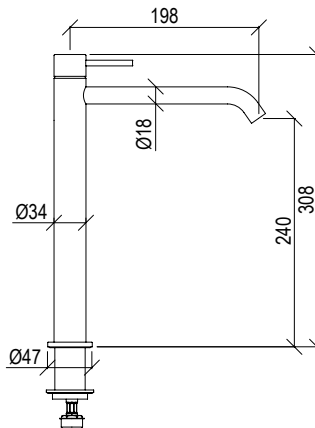

0341120X

- Miscelatore lavabo alto Ø34mm inox 316L **S/SCARICO**
- Bocca l. 20cm con aeratore anticalcare M16,5x1
- Flessibili di collegamento G3/8"

- High washbasin mixer Ø34mm inox 316L **W/O WASTE**
- Spout l. 20cm with anti limestone aerator M16,5x1
- G3/8" inox flexible hoses

Cod. 022 021 PVD PVD SPECIAL