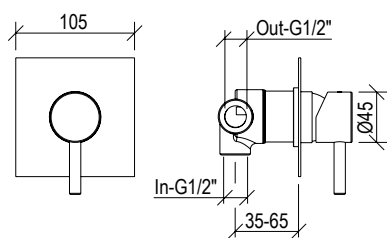

0031043X

*

- Miscelatore monocomando incasso Ø45mm inox 316L
- Uscita a sinistra
- Connessione G1/2"

- Built-in mixer Ø45mm inox 316L
- Left water output
- G1/2" connection

Cod. 022 021 PVD PVD SPECIAL