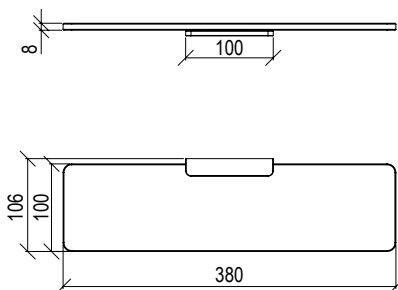

0302042X EXO

- Mensola a parete inox 316L
- Ripiano in vetro temprato montato su supporto in acciaio
- *Wall-mount shelf inox 316L*
- *Tempered glass shelf mounted on steel support*

Cod. 022 021 PVD PVD SPECIAL