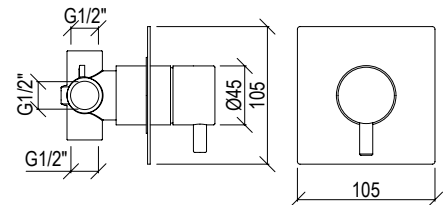

0031151X

*

- Deviatore rotativo incasso 3 vie Ø45mm inox 316L
- Connessione G1/2"

- 3-way built-in rotating diverter Ø45mm inox 316L
- G1/2" connection

Cod. 022 021 PVD PVD SPECIAL

0031081X

*