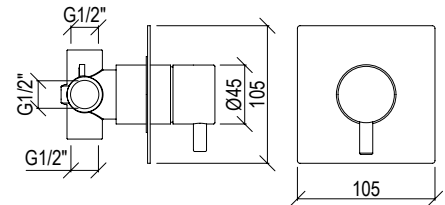

0031153X

*

- Deviatore rotativo incasso 3 vie con STOP Ø45mm inox 316L
- Connessione G1/2"

- 3-way built-in rotating diverter with STOP Ø45mm inox 316L
- G1/2" connection

Cod. 022 021 PVD PVD SPECIAL