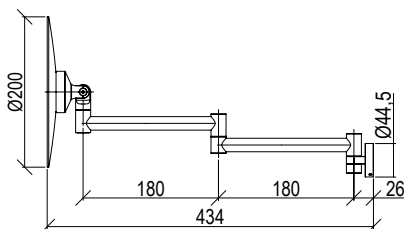

0032039X

- Specchio ingranditore a muro 2 bracci inox 316L
- Ingrandimento 2X

- Wall-mount 2 arms magnifying mirror inox 316L
- Magnification 2X

Cod. 022 021 PVD PVD SPECIAL