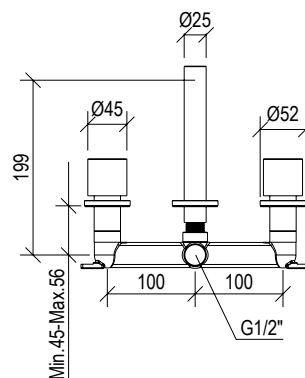

0031103X

*

- Miscelatore lavabo incasso 3 fori Ø45mm inox 316L
- Bocca l. 16cm con aeratore anticalcare M21x1
- Vitone ceramico 1/4 giro
- Connessione G1/2"

- 3-hole built-in washbasin mixer Ø45mm inox 316L
- Spout l. 16cm with anti limestone aerator M21x1
- 1/4 rotation ceramic valve
- G1/2" connection

Cod. 022 021 PVD PVD SPECIAL