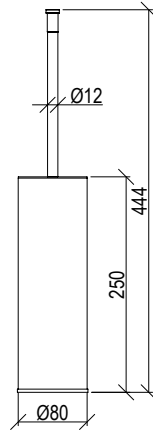

0282013X

- Porta scopino da appoggio inox 316L

- Toilet brush holder inox 316L

Cod. 022 021 PVD PVD SPECIAL