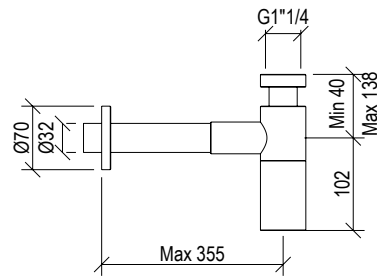

0031079X

- Sifone minimale tondo G1"1/4 inox 304L
- Modello lusso

- *Minimal round siphon G1"1/4 inox 304L*
- *Luxury model*

Cod. 022 021 PVD PVD SPECIAL