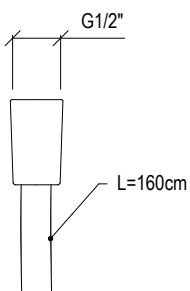

0131230X

- Flessibile doccia l. 160cm "Cromalux Supreme"
- Attacco conico G1/2" anti-torsione

- L. 160cm shower hose "Cromalux Supreme"
- Conical nut G1/2" with anti-twisting

Cod. 022 021 PVD PVD SPECIAL