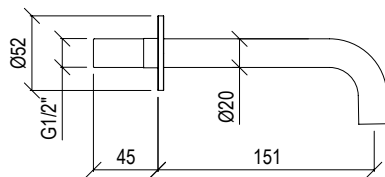

0331044X

- Bocca di erogazione a muro Ø20mm l. 15cm inox 316L
- Aeratore anticalcare M16x1
- Connessione G1/2"

- Wall-mount spout Ø20mm l. 15cm inox 316L
- Anti limestone aerator M16x1
- G1/2" connection

Cod. 022 021 PVD PVD SPECIAL