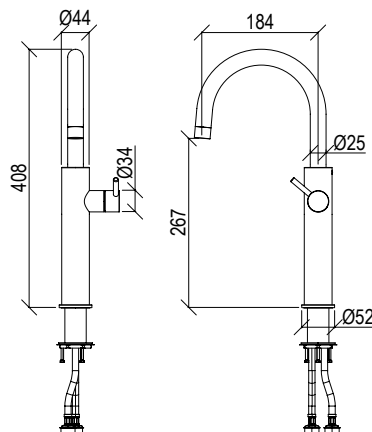

0331166X

- Miscelatore lavabo alto Ø44mm inox 316L **S/SCARICO**
- Bocca l. 18cm con aeratore anticalcare M16,5x1
- Flessibili di collegamento G3/8"

- High washbasin mixer Ø44mm inox 316L **W/O WASTE**
- Spout l. 18cm with anti limestone aerator M16,5x1
- G3/8" inox flexible hoses

Cod. 022 021 PVD PVD SPECIAL