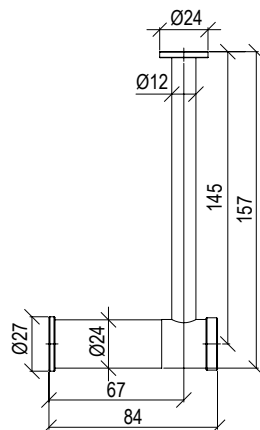

0282025X RÉTRO

- Porta rotolo a parete verticale inox 316L
- Wall-mount vertical toilet paper holder inox 316L

Cod. 022 021 PVD PVD SPECIAL