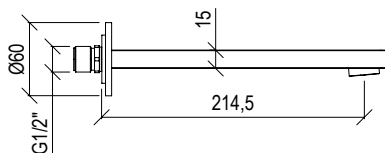

0361205X

- Bocca di erogazione a muro l. 21cm inox 316L
- Aeratore anticalcare M24x1
- Connessione G1/2"

- Wall-mount l. 21cm spout inox 316L
- Anti limestone aerator M24x1
- G1/2" connection

Cod. 022 021 PVD PVD SPECIAL