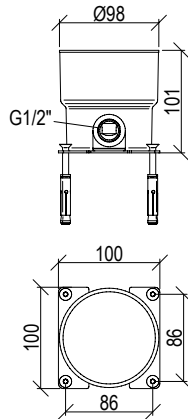

0033500X

- **
- Blocchetto incasso per colonna doccia a pavimento
- **
- Built-in part for freestanding shower column

Cod. 000