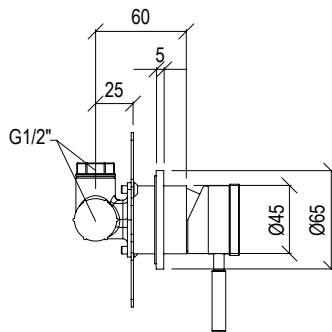

0281040X

*

- Miscelatore monocomando incasso Ø45mm inox 316L
- Uscita in alto
- Connessione G1/2"

- Built-in mixer Ø45mm inox 316L
- Up water output
- G1/2" connection

Cod. 022 021 PVD PVD SPECIAL