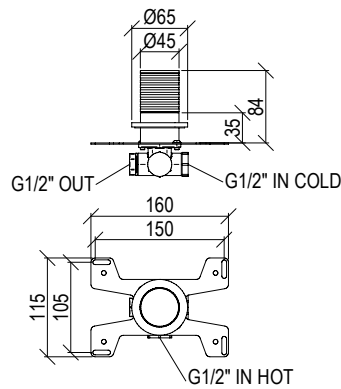

0431043X

*

- Miscelatore monocomando incasso $\varnothing 45$ mm inox 316L
- Uscita a sinistra
- Connessione G1/2"
- Built-in mixer $\varnothing 45$ mm inox 316L
- Left water output
- G1/2" connection

Cod. 022 021 PVD PVD SPECIAL