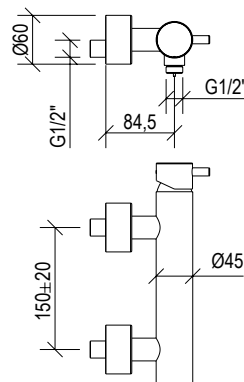

0251081X

*

- Miscelatore esterno doccia Ø45mm inox 316L
- Uscita doccia G1/2"
- Connessione G1/2"

- Wall-mount shower mixer Ø45mm inox 316L
- Shower connection G1/2"
- G1/2" connection

Cod. 022 021 PVD PVD SPECIAL