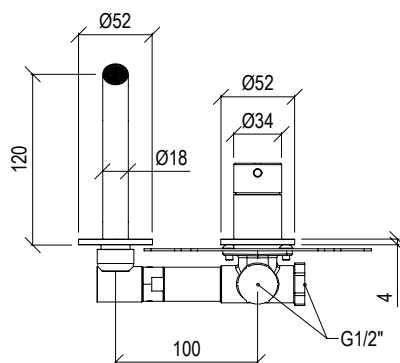

0341016X

*

- Miscelatore lavabo incasso Ø34mm inox 316L
- Bocca l. 12cm con aeratore anticalcare M16,5x1
- Connessione G1/2"

- Built-in washbasin mixer Ø34mm inox 316L
- Spout l. 12cm with anti limestone aerator M16,5x1
- G1/2" connection

Cod. 022 021 PVD PVD SPECIAL