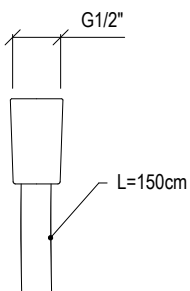

0131130X

- Flessibile doccia l. 150cm "Cromalux Supreme"
- Attacco conico G1/2" anti-torsione

- L. 150cm shower hose "Cromalux Supreme"
- Conical nut G1/2" with anti-twisting

Cod. 022 021 PVD PVD SPECIAL