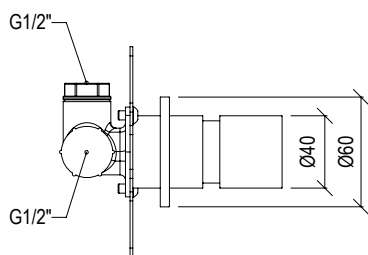

0361040X

*

- Miscelatore monocomando incasso Ø40mm inox 316L
- Uscita in alto
- Connessione G1/2"

- Built-in mixer Ø40mm inox 316L
- Up water output
- G1/2" connection

Cod. 022 021 PVD PVD SPECIAL