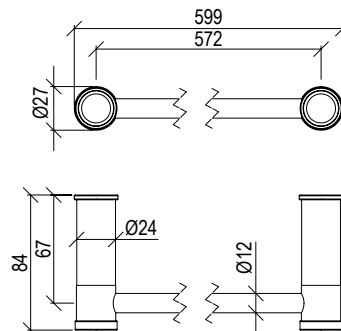

0282007X

- Porta asciugamani l. 60cm inox 316L

- *Towel rail l. 60cm inox 316L*

Cod. 022 021 PVD PVD SPECIAL