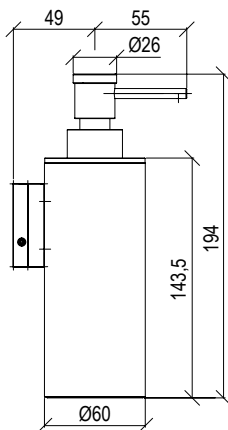

0282002X RÉTRO

- Dosa sapone a parete inox 316L
- Wall-mount soap dispenser inox 316L

Cod. 022 021 PVD PVD SPECIAL