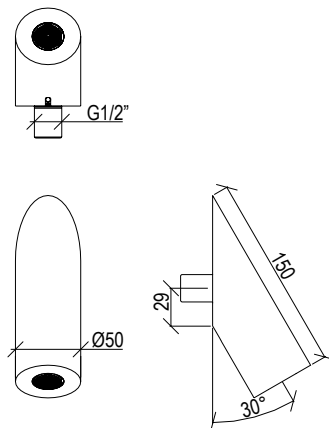

0031387X

- Soffione doccia a muro inclinato inox 304L
- Tondo Ø50mm con getto spray anticalcare
- Connessione G1/2"

- **N.B.:** Non disponibile nella finitura 164 PVD COFFEE

- *Reclined wall-mount shower head inox 304L*
- *Round Ø50mm with anti limestone spray*
- *G1/2" connection*
- **F.Y.I.:** Finish 164 PVD COFFEE not available

Cod. 022 021 PVD PVD SPECIAL