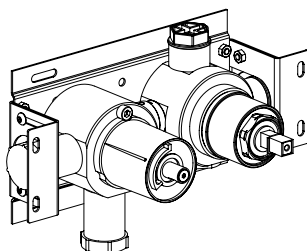

0274004X PARTE INCASSO / BUILT-IN PART

*

- Miscelatore termostatico incasso 2 vie
- Deviatore rotativo con STOP
- Connessione G1/2"
- Valvole antiritorno non ispezionabili

- 2-way built-in part thermostatic mixer
- Rotating diverter with STOP
- G1/2" connection
- Not inspectable check valves

Cod. 000