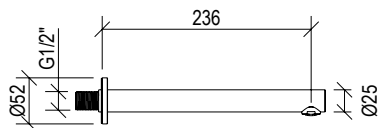

0031209X

- Bocca di erogazione a muro Ø25mm l. 24cm inox 316L
- Aeratore anticalcare M21x1
- Connessione G1/2"

- Wall-mount spout Ø25mm l. 24cm inox 316L
- Anti limestone aerator M21x1
- G1/2" connection

Cod. 022 021 PVD PVD SPECIAL