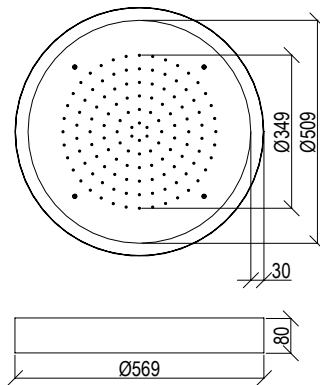

0031399X

- Soffione doccia a soffitto inox 304L c/carter bianco
- Tondo 570mm con ugelli anticalcare
- Getto pioggia
- Illuminazione LED cromoterapia con pulsantiera
- Connessione G1/2"
- **N.B.:** Non disponibile nella finitura 164 PVD COFFEE

- Ceiling shower head inox 304L with white carter
- Round 570mm with anti limestone nozzle
- Rain jet
- LED chromotherapy with remote control
- G1/2" connection
- **F.Y.I.:** Finish 164 PVD COFFEE not available

Cod. 022 021 PVD PVD SPECIAL