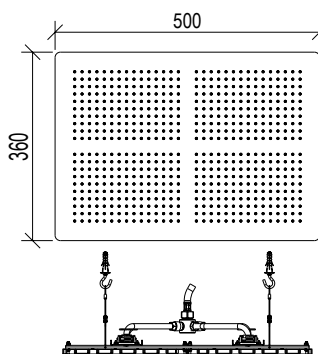

0151127X

- Soffione incasso doccia inox 316L
- Rettangolare 500x360mm con ugelli anticalcare
- Connessione G1/2"
- Fissaggio tramite agganci rapidi
- Built-in ceiling shower head inox 316L
- Rectangular 500x360mm with anti limestone nozzle
- G1/2" connection
- Fast hooking system

Cod. 022 021 PVD PVD SPECIAL