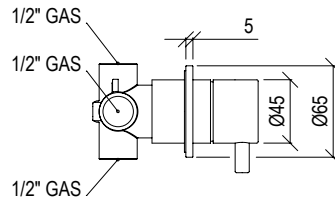

0251153X

*

- Deviatore rotativo incasso 3 vie con STOP Ø45mm inox 316L
- Connessione G1/2"

- 3-way built-in rotating diverter with STOP Ø45mm inox 316L
- G1/2" connection

Cod. 022 021 PVD PVD SPECIAL