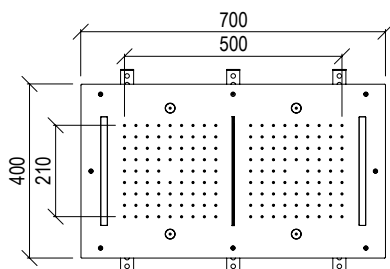

0161397X

- Soffione incasso doccia inox 304L
- Rettangolare 700x400mm con ugelli anticalcare
- Getto pioggia + getto cascata + getto nebulizzato
- Illuminazione LED cromoterapia con pulsantiera
- Connessione G1/2"
- **N.B.:** Non disponibile nella finitura 164 PVD COFFEE

- Built-in ceiling shower head inox 304L
- Rectangular 700x400mm with anti limestone nozzle
- Rain jet + waterfall jet + nebulized jet
- LED chromotherapy with remote control
- G1/2" connection
- **F.Y.I.:** Finish 164 PVD COFFEE not available

Cod. 022 021 PVD PVD SPECIAL