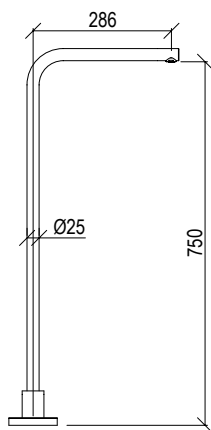

0031329X

- Bocca erogazione vasca Ø25mm h. 75cm inox 316L
- Aeratore anticalcare M21x1
- Connessione G1/2"

- *Bathtub spout Ø25mm h. 75cm inox 316L*
- *Anti limestone aerator M21x1*
- *G1/2" connection*

Cod. 022 021 PVD PVD SPECIAL