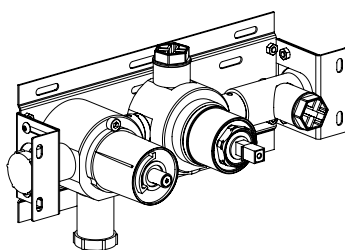

0274003X PARTE INCASSO / BUILT-IN PART

*