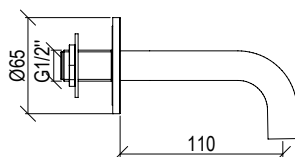

0331424X

- Bocca di erogazione a pannello Ø20mm l. 11cm inox 316L
- Areatore anticalcare M16,5X1
- Connessione G1/2"
- Panel-mount spout Ø20mm l. 11cm inox 316L
- Anti limestone aerator M16,5X1
- G1/2" connection

Cod. 022 021 PVD PVD SPECIAL