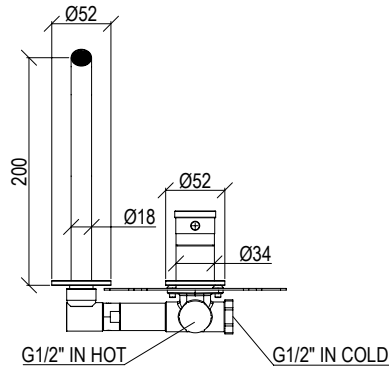

0381197X

*

- Miscelatore lavabo incasso Ø34mm inox 316L
- Bocca l. 20cm con aeratore anticalcare M16,5x1
- Connessione G1/2"
- Built-in washbasin mixer Ø34mm inox 316L
- Spout l. 20cm with anti limestone aerator M16,5x1
- G1/2" connection

Cod. 022 021 PVD PVD SPECIAL