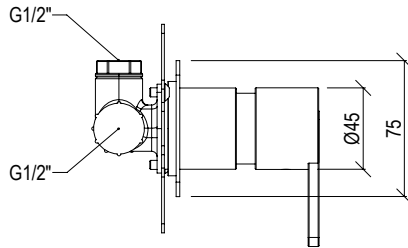

0301040X

*

- Miscelatore monocomando incasso Ø45mm inox 316L
- Uscita in alto
- Connessione G1/2"

- Built-in mixer Ø45mm inox 316L
- Up water output
- G1/2" connection

Cod. 022 021 PVD PVD SPECIAL