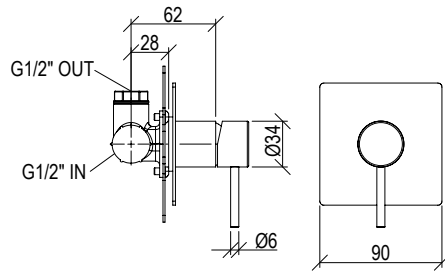

0451040X

*

- Miscelatore monocomando incasso Ø34mm inox 316L
- Uscita in alto
- Connessione G1/2"

- Built-in mixer Ø34mm inox 316L
- Up water output
- G1/2" connection

Cod. 022 021 PVD PVD SPECIAL