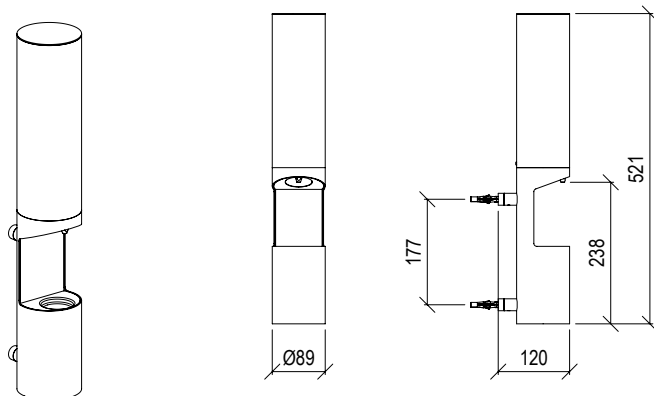

0032037X STILLA

- Dispenser gel igienizzante/sapone mani inox 304L
- Erogazione elettronica tramite sensore di prossimità
- Alimentazione a bassa tensione con 4 batterie AA
- Fissaggio a muro
- Serbatoio da 750ml

- *Hand sanitizer gel/soap dispenser inox 304L*
- *Electronic dispensing by proximity sensor*
- *Low voltage power supply with 4 AA batteries*
- *Wall fixing*
- *750ml tank*

Cod. 022 021 PVD PVD SPECIAL