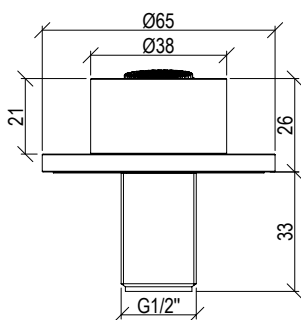

0251381X

- Bodyjet con rosone Ø65mm inox 316L
- Getto spray anticalcare orientabile
- Connessione G1/2"

- *Bodyjet with Ø65mm rosette inox 316L*
- *Adjustable anti limestone spray jet*
- *G1/2" connection*

Cod. 022 021 PVD PVD SPECIAL