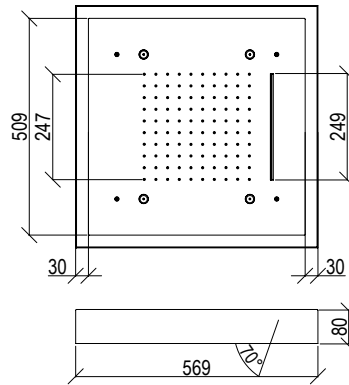

0161398X

- Soffione doccia a soffitto inox 304L c/carter bianco
- Quadrato 570mm con ugelli anticalcare
- Getto pioggia + getto cascata + getto nebulizzato
- Illuminazione LED cromoterapia con pulsantiera
- Connessione G1/2"
- **N.B.:** Non disponibile nella finitura 164 PVD COFFEE

- Ceiling shower head inox 304L with white carter
- Square 570mm with anti limestone nozzle
- Rain jet + waterfall jet + nebulized jet
- LED chromotherapy with remote control
- G1/2" connection
- **F.Y.I.:** Finish 164 PVD COFFEE not available

Cod. 022 021 PVD PVD SPECIAL