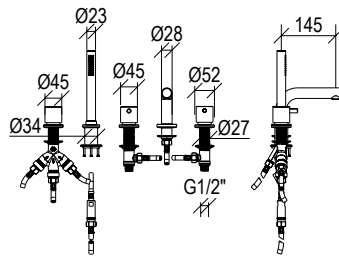

0031024X

*

- Gruppo bordo vasca 5 fori Ø45mm inox 316L
- Bocca l. 15cm con aeratore anticalcare M24x1
- Doccetta anticalcare con flessibile l. 200cm
- Deviatore a pulsante con ritorno automatico
- Vitone ceramico 1/4 di giro

- 5-hole deck-mount bathtub mixer Ø45mm inox 316L
- Spout l. 15cm with anti limestone aerator M24x1
- Anti limestone hand shower with l. 200cm flexible tube
- Push button diverter with automatic return
- 1/4 rotation ceramic valve

Cod. 022 021 PVD PVD SPECIAL