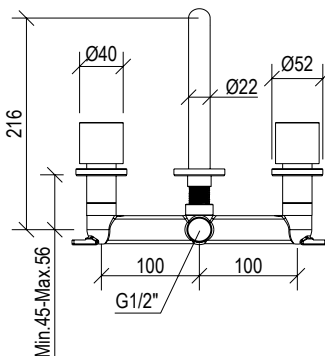

0251103X

*

- Miscelatore lavabo incasso 3 fori Ø40mm inox 316L
- Bocca l. 16cm con aeratore anticalcare M18,5x1
- Vitone ceramico 1/4 giro
- Connessione G1/2"
- 3-hole built-in washbasin mixer Ø40mm inox 316L
- Spout l. 16cm with anti limestone aerator M18,5x1
- 1/4 rotation ceramic valve
- G1/2" connection

Cod. 022 021 PVD PVD SPECIAL