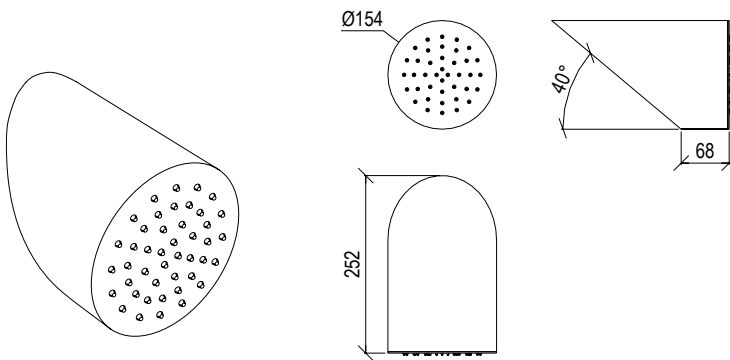

- Reclined wall-mount shower head inox 304L
- Square 155mm with anti limestone nozzle
- Rain jet
- G1/2" connection
- **F.Y.I.:** Finish 164 PVD COFFEE not available

Cod. 022 021 PVD PVD SPECIAL

0031400X