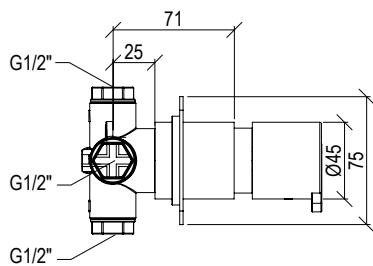

0301153X

*

- Deviatore rotativo incasso 3 vie con STOP Ø45mm inox 316L
- Connessione G1/2"

- 3-way built-in rotating diverter with STOP Ø45mm inox 316L
- G1/2" connection

Cod. 022 021 PVD PVD SPECIAL