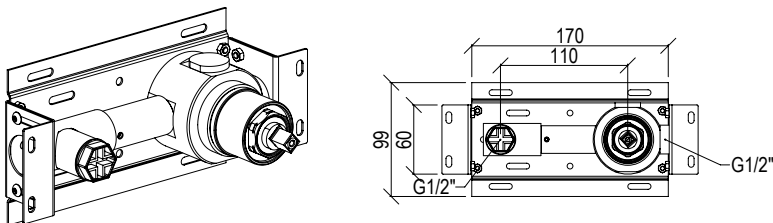

- Lavabo incasso mono acqua
- Uscita a sinistra
- Connessione G1/2"
- Built-in part cold water washbasin
- Left water output
- G1/2" connection

Cod. 000