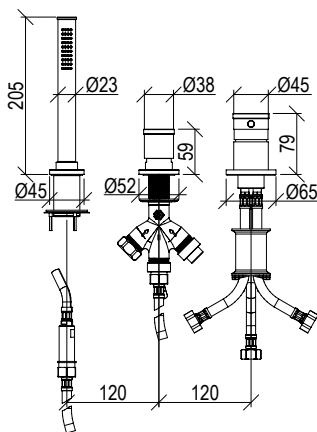

0281004X

*

- Gruppo bordo vasca 3 fori Ø45mm inox 316L
- Alimentazione per colonna di scarico vasca
- Doccetta anticalcare con flessibile l. 200mm
- Deviatore a pulsante con ritorno automatico
- Flessibili di collegamento G1/2"

- 3-hole deck-mount bathtub mixer Ø45mm inox 316L
- Water supply for bathtub
- Anti limestone hand shower with l. 200cm flexible tube
- Push button diverter with automatic return
- G1/2" inox flexible hoses

Cod. 022 021 PVD PVD SPECIAL