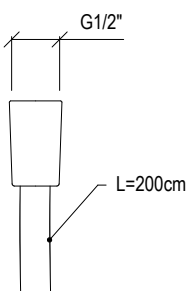

0131239X

- Flessibile doccia l. 200cm "Cromalux Supreme"
- Attacco conico G1/2" anti-torsione

- L. 200cm shower hose "Cromalux Supreme"
- Conical nut G1/2" with anti-twisting

Cod. 022 021 PVD PVD SPECIAL