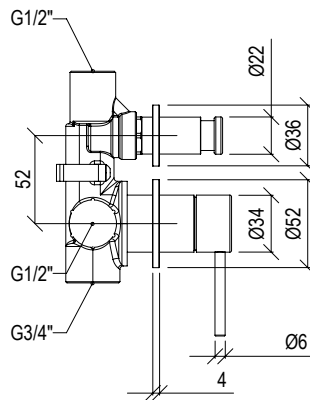

0341080X

*

- Miscelatore monocomando incasso 2 vie Ø34mm inox 316L
- Deviatore a pulsante con ritorno automatico
- Connessione G1/2"
- Installazione standard: Rosoni Ø36mm e Ø60mm
- Installazione alternativa: Piastra rettangolare 90x150mm
- **N.B.:** Abbinabile a soffione max. 250mm, non per vasca
- 2-way built-in mixer Ø34mm inox 316L
- Push button diverter with automatic return
- G1/2" connection
- Standard installation: Ø36mm and Ø60mm rosettes
- Alternative installation: 90x150mm rectangular plate
- **F.Y.I.:** Suitable for shower head max. 250mm, not for bathtub

Cod. 022 021 PVD PVD SPECIAL