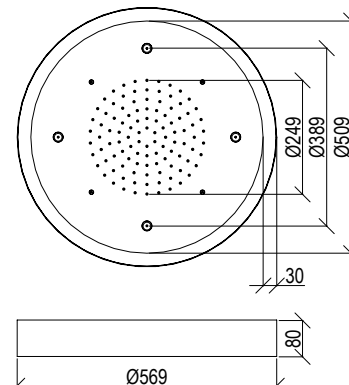

0031398X

- Soffione doccia a soffitto inox 304L c/carter bianco
- Tondo 570mm con ugelli anticalcare
- Getto pioggia + getto nebulizzato
- Illuminazione LED cromoterapia con pulsantiera
- Connessione G1/2"
- **N.B.:** Non disponibile nella finitura 164 PVD COFFEE

- Ceiling shower head inox 304L with white carter
- Round 570mm with anti limestone nozzle
- Rain jet + nebulized jet
- LED chromotherapy with remote control
- G1/2" connection
- **F.Y.I.:** Finish 164 PVD COFFEE not available

Cod. 022 021 PVD PVD SPECIAL