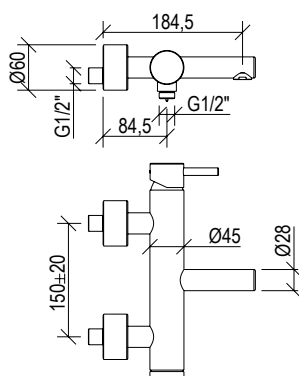

- Miscelatore monocomando esterno vasca Ø45mm inox 316L
- Deviatore a tiro con ritorno automatico
- Bocca con aeratore anticalcare M24x1
- Connessione G1/2"

- Wall-mount bathtub mixer Ø45mm inox 316L
- Pulling diverter with automatic return
- Spout with anti limestone aerator M24x1
- G1/2" connection

Cod. 022 021 PVD PVD SPECIAL