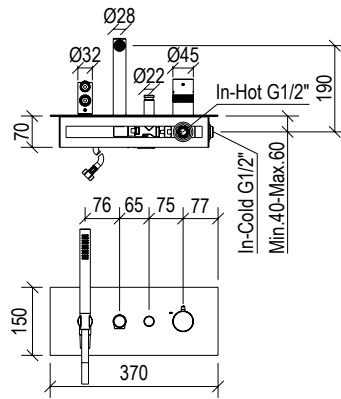

0031189X

*

- Miscelatore termostatico vasca incasso Ø45mm inox 316L
- Blocco temperatura 38°
- Bocca l. 16cm con aeratore anticalcare M24x1
- Doccetta anticalcare con flessibile l. 160cm
- Deviatore a pulsante con ritorno automatico

- Built-in thermostatic bathtub mixer Ø45mm inox 316L
- Safety block at 38°
- Spout l. 16cm with anti limestone aerator M24x1
- Anti limestone hand shower with l. 160cm flexible tube
- Push button diverter with automatic return

Cod. 022 021 PVD PVD SPECIAL