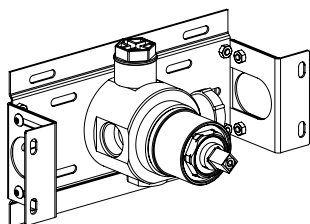

0274002X PARTE INCASSO / BUILT-IN PART

*

- Valvola incasso on/off
- Uscita in alto
- Connessione G1/2"

- Built-in part on/off straight valve
- Up water output
- G1/2" connection

Cod. 000