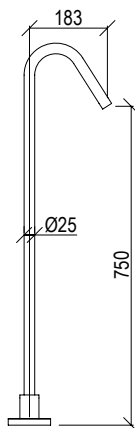

0251329X

- Bocca erogazione vasca Ø25mm h. 75cm inox 316L
- Aeratore anticalcare M21x1
- Connessione G1/2"

- Bathtub spout Ø25mm h. 75cm inox 316L
- Anti limestone aerator M21x1
- G1/2" connection

Cod. 022 021 PVD PVD SPECIAL