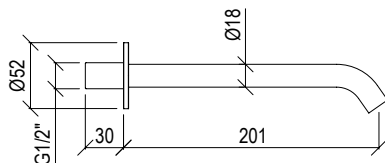

0341205X

- Bocca di erogazione a muro Ø18mm l. 20cm inox 316L
- Aeratore anticalcare M16x1
- Connessione G1/2"

- Wall-mount spout Ø18mm l. 20cm inox 316L
- Anti limestone aerator M16x1
- G1/2" connection

Cod. 022 021 PVD PVD SPECIAL