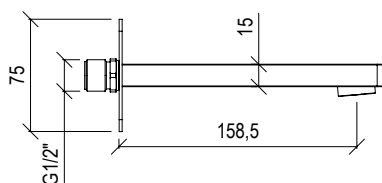

0301044X

- Bocca di erogazione a muro l. 16cm inox 316L
- Aeratore anticalcare M24x1
- Connessione G1/2"

- Wall-mount spout l. 16cm inox 316L
- Anti limestone aerator M24x1
- G1/2" connection

Cod. 022 021 PVD PVD SPECIAL