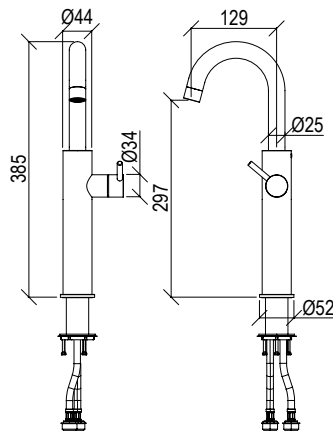

0331120X

- Miscelatore lavabo alto Ø44mm inox 316L **S/SCARICO**
- Bocca l. 12cm con aeratore anticalcare M16,5x1
- Flessibili di collegamento G3/8"

- High washbasin mixer Ø44mm inox 316L **W/O WASTE**
- Spout l. 12cm with anti limestone aerator M16,5x1
- G3/8" inox flexible hoses

Cod. 022 021 PVD PVD SPECIAL