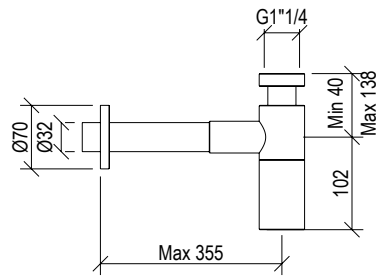

0031079X

- Sifone minimale tondo G1"1/4 inox 304L
- Modello lusso

- *Minimal round siphon G1"1/4 inox 304L*
- *Luxury model*

Cod. 022 021 PVD PVD SPECIAL