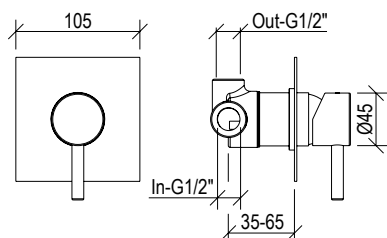

0031040X

*

- Miscelatore monocomando incasso Ø45mm inox 316L
- Uscita in alto
- Connessione G1/2"

- Built-in mixer Ø45mm inox 316L
- Up water output
- G1/2" connection

Cod. 022 021 PVD PVD SPECIAL