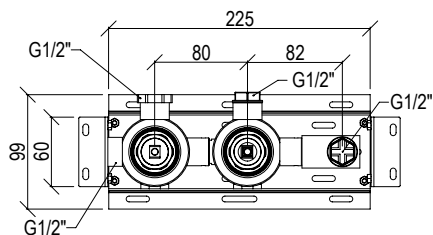

0274015X PARTE INCASSO / BUILT-IN PART

*