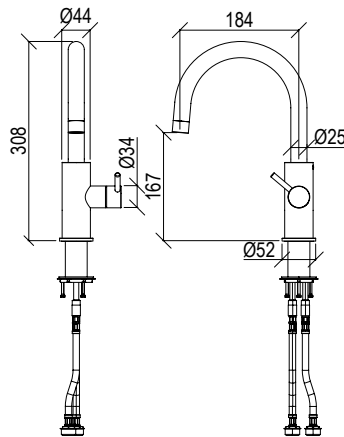

0331164X

- Miscelatore lavabo Ø44mm inox 316L **S/SCARICO**
- Bocca l. 18cm con aeratore anticalcare M16,5x1
- Flessibili di collegamento G3/8"

- Washbasin mixer Ø44mm inox 316L **W/O WASTE**
- Spout l. 18cm with anti limestone aerator M16,5x1
- G3/8" inox flexible hoses

Cod. 022 021 PVD PVD SPECIAL