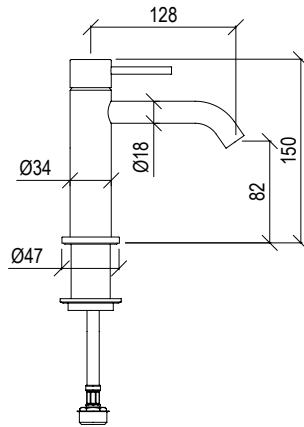

***MARLEY** The shape of simplicity. A minimalistic design which transforms purity into shape. The compact size, expression of essence and measure, enhances the eco-friendly soul of MARLEY.*

0341119X

- Miscelatore lavabo Ø34mm inox 316L **S/SCARICO**
- Bocca l. 13cm con aeratore anticalcare M16,5x1
- Flessibili di collegamento G3/8"