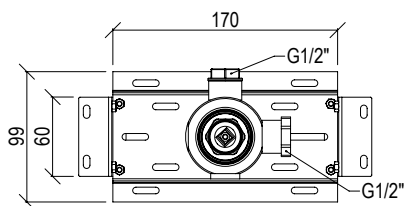

0274002X PARTE INCASSO / BUILT-IN PART

*

- Valvola incasso on/off
- Uscita in alto
- Connessione G1/2"

- Built-in part on/off straight valve
- Up water output
- G1/2" connection

Cod. 000