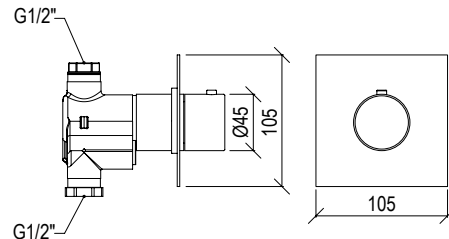

0031935X

*

- Miscelatore termostatico incasso Ø45mm inox 316L
- Valvole antiritorno ispezionabili
- Connessione G1/2"

- *Built-in thermostatic mixer Ø45mm inox 316L*
- *Inspectionable check valves*
- *G1/2" connection*

Cod. 022 021 PVD PVD SPECIAL