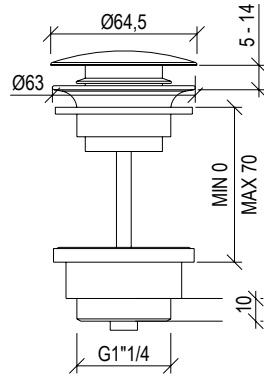

0031170X

- Scarico lavabo "Click-Clack" G1"1/4 inox 304L
- Modello universale
- Washbasin "Pop-Up" waste G1"1/4 inox 304L
- Universal model

Cod. 022 021 PVD PVD SPECIAL