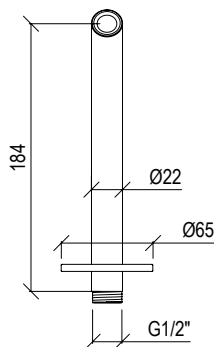

0251087X

- Bocca di erogazione a muro Ø22mm l. 18cm inox 316L
- Aeratore anticalcare M18,5x1
- Connessione G1/2"

- Wall-mount spout Ø22mm l. 18cm inox 316L
- Anti limestone aerator M18,5x1
- G1/2" connection

Cod. 022 021 PVD PVD SPECIAL