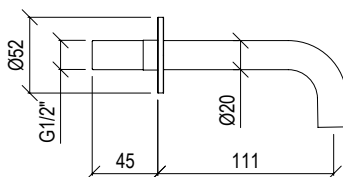

0331324X

- Bocca di erogazione a muro Ø20mm l. 11cm inox 316L
- Aeratore anticalcare M16x1
- Connessione G1/2"

- Wall-mount spout Ø20mm l. 11cm inox 316L
- Anti limestone aerator M16x1
- G1/2" connection

Cod. 022 021 PVD PVD SPECIAL