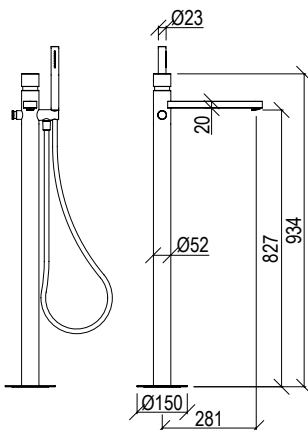

0361124X

*

- Miscelatore vasca a pavimento Ø52mm inox 316L
- Deviatore a tiro con ritorno automatico
- Doccetta anticalcare con flessibile l. 160cm
- Bocca con aeratore anticalcare M24x1
- Connessione G1/2"

- Floorstanding bathtub mixer Ø52mm inox 316L
- Pulling diverter with automatic return
- Antilimestone hand shower with l. 160cm flexible tube
- Spout with anti limestone aerator M24x1
- G1/2" connection

Cod. 022 021 PVD PVD SPECIAL