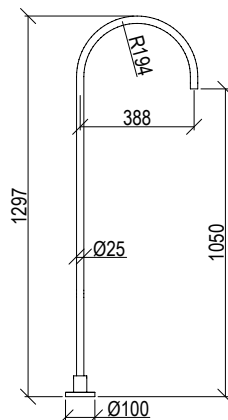

0331330X

- Bocca erogazione lavabo Ø25mm h. 105cm inox 316L
- Aeratore anticalcare M21,5x1
- Connessione G1/2"
- **N.B.:** Non disponibile nelle finiture 141 PVD HIGH BRASS e 164 PVD COFFEE; articolo in PVD h. + 20mm

- Washbasin spout Ø25mm h. 105cm inox 316L
- Anti limestone aerator M21,5x1
- G1/2" connection
- **F.Y.I.:** Finishes 141 PVD HIGH BRASS and 164 PVD COFFEE not available; PVD article h. + 20mm

Cod. 022 021 PVD PVD SPECIAL