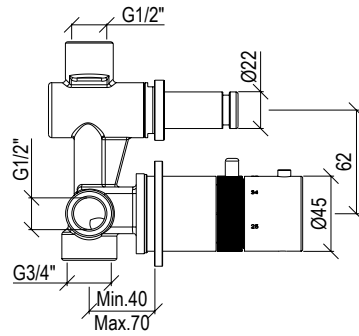

0251117X

*

- Miscelatore termostatico incasso 2 vie Ø45mm inox 316L
- Deviatore a pulsante con ritorno automatico
- Connessione G1/2"

- 2-way built-in thermostatic mixer Ø45mm inox 316L
- Push button diverter with automatic return
- G1/2" connection

Cod.	022	021	PVD	PVD SPECIAL