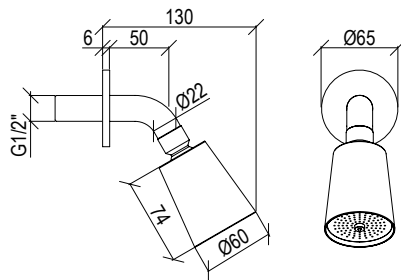

- Soffione a muro orientabile "campana" Ø60mm inox 316L
- Getto pioggia libero (senza ugelli)
- Connessione G1/2"

- *Wall-mount adjustable shower head Ø60mm inox 316L*
- *Free rain jet (without nozzle)*
- *G1/2" connection*

Cod. 022 021 PVD PVD SPECIAL