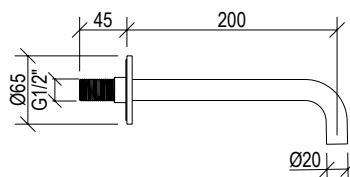

0031306X

- Bocca di erogazione a muro Ø20mm l. 20cm inox 316L
- Aeratore anticalcare M16x1
- Connessione G1/2"

- Wall-mount spout Ø20mm l. 20cm inox 316L
- Anti limestone aerator M16x1
- G1/2" connection

Cod. 022 021 PVD PVD SPECIAL