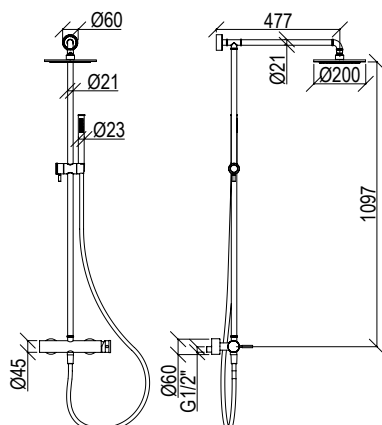

0281157X

*

- Colonna doccia monocomando con scorrevole inox 316L
- Deviatore a tiro con ritorno automatico
- Doccetta anticalcare con flessibile l. 150cm
- Connessione G1/2"
- Soffione ispezionabile Ø20cm

- *Shower column with sliding rail inox 316L*
- *Pulling diverter with automatic return*
- *Anti limestone hand shower with l. 150cm flexible tube*
- *G1/2" connection*
- *Inspectionable shower head Ø20cm*

Cod. 022 021 PVD PVD SPECIAL