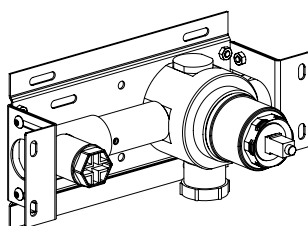

0274006X PARTE INCASSO / BUILT-IN PART

*