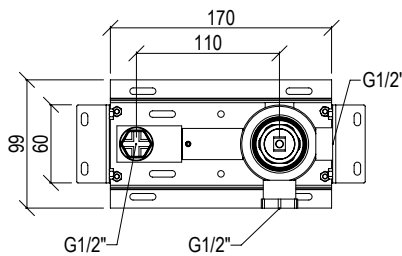

0274006X PARTE INCASSO / BUILT-IN PART

*