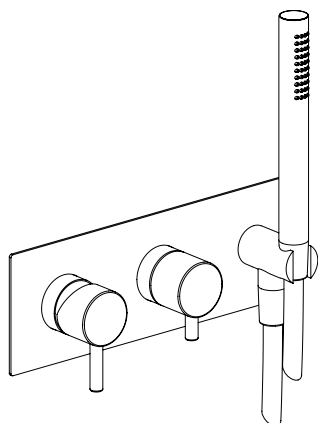

0035412X PARTE ESTERNA / EXTERNAL PART