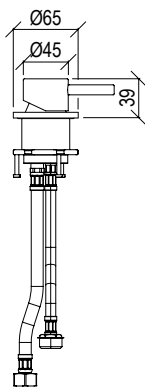

0251141X

*

- Miscelatore comando remoto da piano Ø45mm inox 316L
- Flessibili di collegamento G3/8" IN e G1/2" OUT

- Deck-mount remote control mixer Ø45mm inox 316L
- G3/8" IN and G1/2" OUT inox flexible hoses

Cod. 022 021 PVD PVD SPECIAL