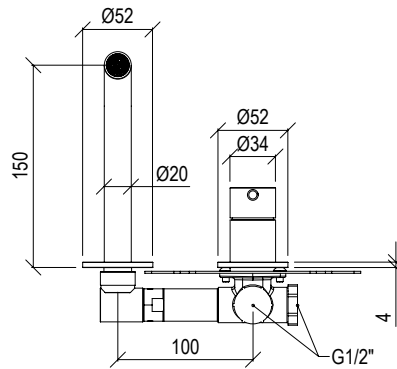

0331131X

*

- Miscelatore lavabo incasso Ø34mm inox 316L
- Bocca l. 15cm con aeratore anticalcare M16,5x1
- Connessione G1/2"

- Built-in washbasin mixer Ø34mm inox 316L
- Spout l. 15cm with anti limestone aerator M16,5x1
- G1/2" connection

Cod. 022 021 PVD PVD SPECIAL