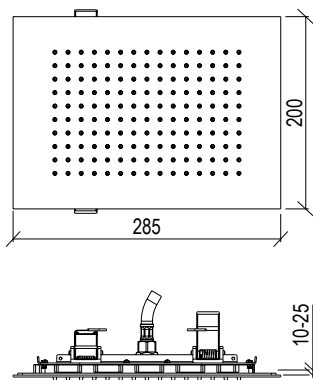

0151149X

- Soffione incasso doccia inox 316L
- Rettangolare 285x200mm con ugelli anticalcare
- Connessione G1/2"
- Fissaggio tramite agganci rapidi
- Built-in ceiling shower head inox 316L
- Rectangular 285x200mm with anti limestone nozzle
- G1/2" connection
- Fast hooking system

Cod. 022 021 PVD PVD SPECIAL