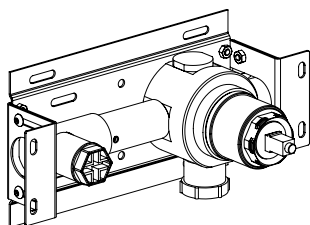

0274006X PARTE INCASSO / BUILT-IN PART

*