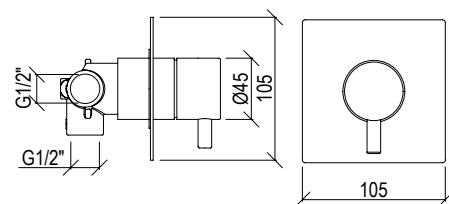

0031042X

*

- Deviatore rotativo incasso 2 vie con STOP Ø45mm inox 316L
- Connessione G1/2"

- *2-way built-in rotating diverter with STOP Ø45mm inox 316L*
- *G1/2" connection*

Cod. 022 021 PVD PVD SPECIAL