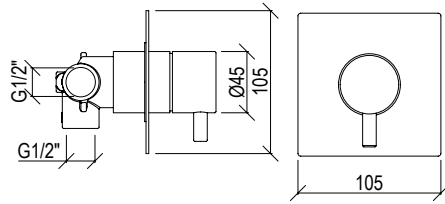

0031152X

*

- Deviatore rotativo incasso 2 vie Ø45mm inox 316L
- Connessione G1/2"

- 2-way built-in rotating diverter Ø45mm inox 316L
- G1/2" connection

Cod. 022 021 PVD PVD SPECIAL