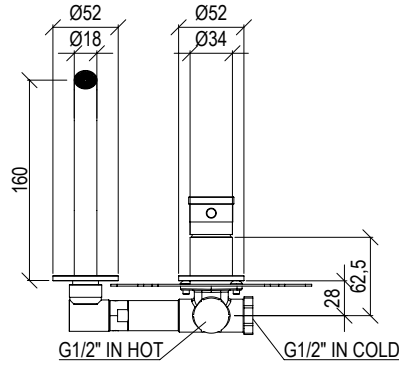

0381131X

*

- Miscelatore lavabo incasso Ø34mm inox 316L
- Bocca l. 16cm con aeratore anticalcare M16,5x1
- Connessione G1/2"
- Built-in washbasin mixer Ø34mm inox 316L
- Spout l. 16cm with anti limestone aerator M16,5x1
- G1/2" connection

Cod. 022 021 PVD PVD SPECIAL