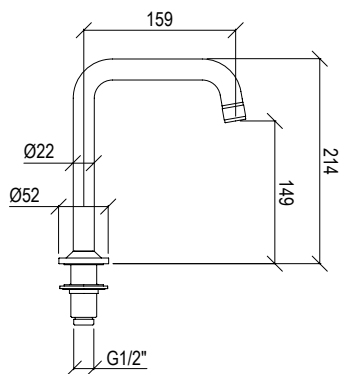

0281191X RÉTRO

- Bocca di erogazione da piano alta Ø22mm inox 316L
- Aeratore anticalcare M18,5x1
- Connessione G1/2"

- Deck-mount high spout Ø22mm inox 316L
- Anti limestone aerator M18,5x1
- G1/2" connection

Cod. 022 021 PVD PVD SPECIAL