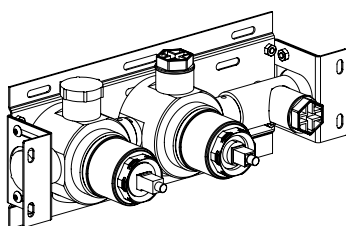

0274015X PARTE INCASSO / BUILT-IN PART

*