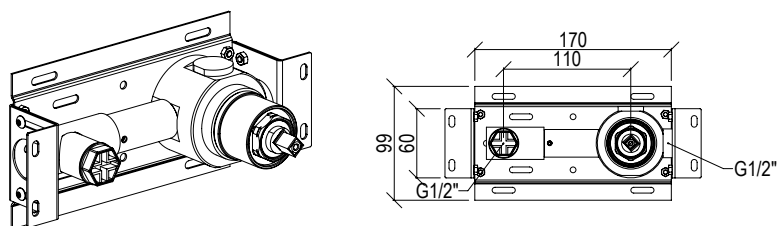

0274009X PARTE INCASSO / BUILT-IN PART

*