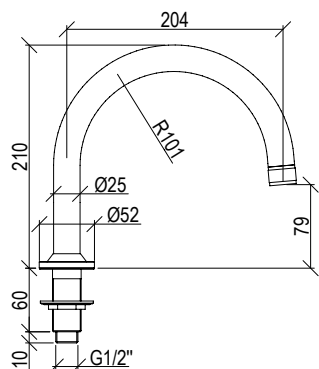

0281200X RÉTRO

- Bocca erogazione bordovasca ad arco Ø25mm inox 316L
- Connessione G1/2"

- Bathtub arch spout Ø25mm inox 316L
- G1/2" connection

Cod. 022 021 PVD PVD SPECIAL