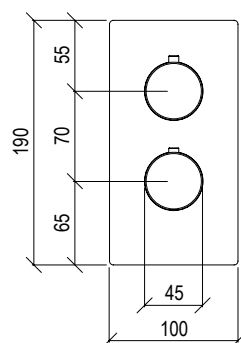

0031932X

*

- Miscelatore termostatico incasso 1 via Ø45mm inox 316L
- Deviatore rotativo
- Valvole antiritorno ispezionabili
- Connessione G1/2"
- Scatola incasso

- 1-way built-in thermostatic mixer Ø45mm inox 316L
- Rotating diverter
- Inspectionable check valves
- G1/2" connection
- Built-in box

Cod. 022 021 PVD PVD SPECIAL