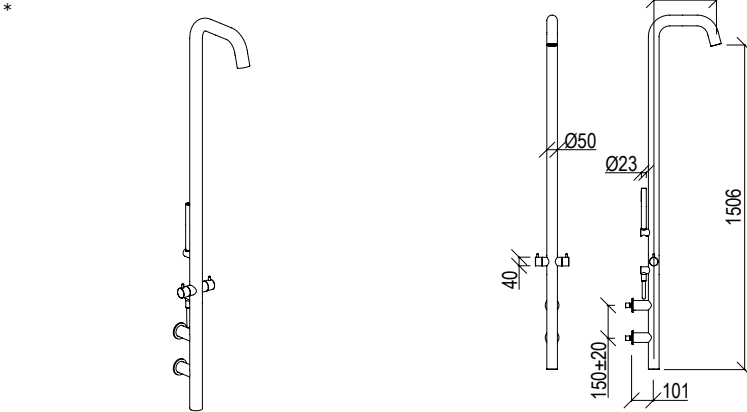

0033505X

- Colonna doccia a muro Ø50mm inox 316L
- Miscelatore progressivo e deviatore rotativo 2 vie
- Doccetta "full inox" con flessibile l. 160cm
- Blocchetto incasso cod. 0273505X - Necessario ***

- Wall-mount shower column Ø50mm inox 316L
- Progressive mixer and 2-way rotating diverter
- Full inox hand shower with l. 160cm flexible tube
- Built-in part cod. 0273505X - Necessary ***

Cod. 022 021 PVD PVD SPECIAL