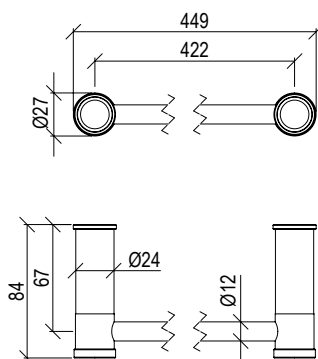

0282006X RÉTRO

- Porta asciugamani l. 45cm inox 316L

- Towel rail l. 45cm inox 316L

Cod. 022 021 PVD PVD SPECIAL