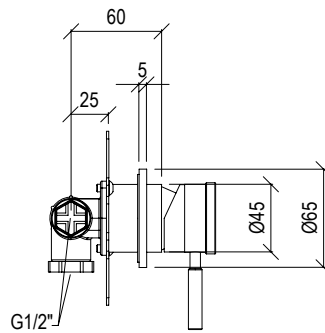

0281043X

*

- Miscelatore monocomando incasso Ø45mm inox 316L
- Uscita a sinistra
- Connessione G1/2"

- Built-in mixer Ø45mm inox 316L
- Left water output
- G1/2" connection

Cod. 022 021 PVD PVD SPECIAL