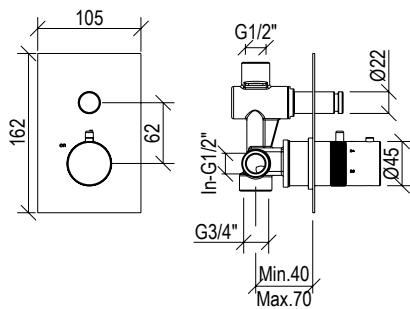

0031117X

*

- Miscelatore termostatico incasso 2 vie Ø45mm inox 316L
- Deviatore a pulsante con ritorno automatico
- Regolatore di flusso
- Fermo temperatura 38°
- Connessione G1/2"

- 2-way built-in thermostatic mixer Ø45mm inox 316L
- Push button diverter with automatic return
- Water flow regulator
- Safety block 38°
- G1/2" connection

Cod. 022 021 PVD PVD SPECIAL