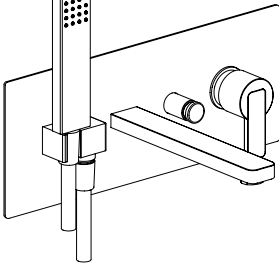

0301198X

*

- Miscelatore monocomando vasca incasso Ø45mm inox 316L
- Bocca l. 21cm con aeratore anticalcare M24x1
- Doccetta anticalcare con flessibile l. 160cm
- Deviatore a pulsante con ritorno automatico
- Connessione G1/2"

- *Built-in bathtub mixer Ø45mm inox 316L*
- *Spout l. 21cm with anti limestone aerator M24x1*
- *Anti limestone hand shower with l. 160cm flexible tube*
- *Push button diverter with automatic return*
- *G1/2" connection*

Cod. 022 021 PVD PVD SPECIAL