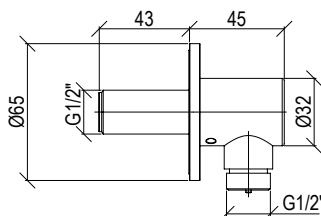

0251068X

- Presa acqua tonda G1/2" inox 316L
- Rosone Ø65mm
- Round G1/2" water connection inox 316L
- Rosette Ø65mm

Cod. 022 021 PVD PVD SPECIAL