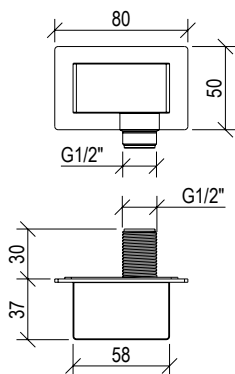

0141068X

- Presa acqua quadra G1/2" inox 316L
- Square G1/2" water connection inox 316L

Cod. 022 021 PVD PVD SPECIAL