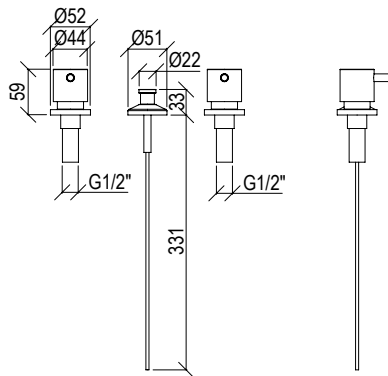

0031026X

*

- Miscelatore bidet 3 fori Ø45mm inox 316L **C/SCARICO**
- Centralina con asta per scarico G1"1/4
- Vitone ceramico 1/4 giro
- Connessione G1/2"

- 3-hole bidet mixer Ø45mm inox 316L **W/ WASTE**
- Central unit with rod for G1"1/4 waste
- 1/4 rotation ceramic valve
- G1/2" connection

Cod. 022 021 PVD PVD SPECIAL