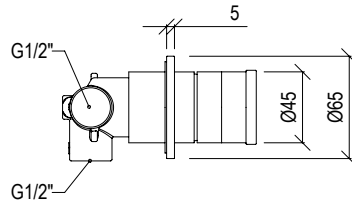

- Deviatore rotativo incasso 2 vie con STOP Ø45mm inox 316L
- Connessione G1/2"

- 2-way built-in rotating diverter with STOP Ø45mm inox 316L
- G1/2" connection

Cod. 022 021 PVD PVD SPECIAL

**0281152X**

\*