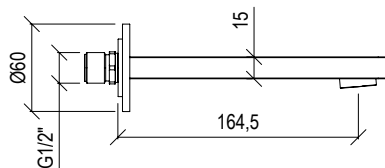

0361044X

- Bocca di erogazione a muro l. 16cm inox 316L
- Aeratore anticalcare M24x1
- Connessione G1/2"

- Wall-mount spout l. 16cm inox 316L
- Anti limestone aerator M24x1
- G1/2" connection

Cod. 022 021 PVD PVD SPECIAL