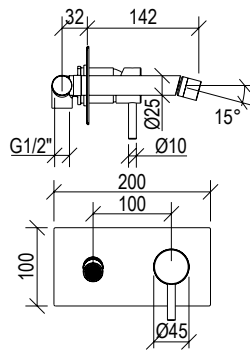

0031132X

*

- Miscelatore bidet incasso Ø45mm inox 316L
- Bocca l. 14cm con snodo e aeratore anticalcare M22x1
- Connessione G1/2"

- Built-in bidet mixer Ø45mm inox 316L
- Spout l. 14cm with joint and anti limestone aerator M22x1
- G1/2" connection

Cod. 022 021 PVD PVD SPECIAL