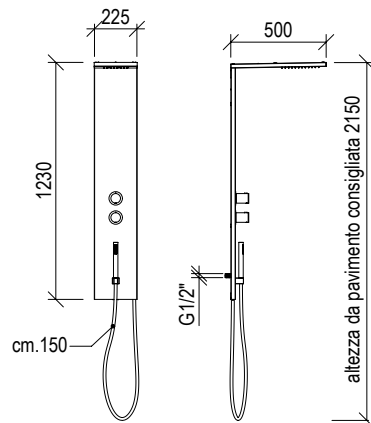

0161154X

*

- Colonna doccia a muro con miscelatore inox 304L
- Deviatore rotativo 2 vie
- Doccetta anticalcare con flessibile l. 150cm
- Connessione G1/2"

- Wall-mount shower column with mixer inox 304L
- 2-way rotating diverter
- Anti limestone hand shower with l. 150cm flexible tube
- G1/2" connection

Cod. 022 021 PVD PVD SPECIAL