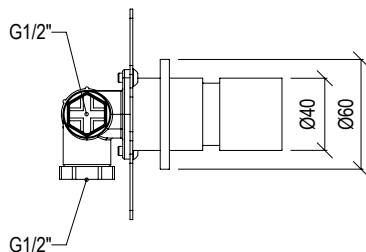

0361043X

*

- Miscelatore monocomando incasso Ø40mm inox 316L
- Uscita a sinistra
- Connessione G1/2"

- Built-in mixer Ø40mm inox 316L
- Left water output
- G1/2" connection

Cod. 022 021 PVD PVD SPECIAL