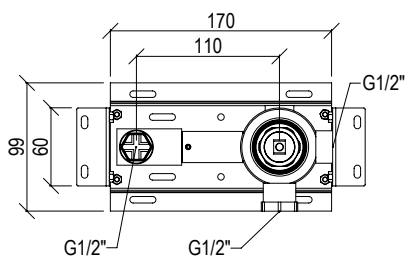

0274006X PARTE INCASSO / BUILT-IN PART

*

- Miscelatore lavabo incasso
- Uscita a sinistra
- Connessione G1/2"

- Built-in part washbasin mixer
- Left water output
- G1/2" connection

Disponibile anche in versione inox 316L
Codice prodotto: **0274016X** - Prezzo: € 378

Also available in inox 316L
Product code: **0274016X** - Price: € 378

Cod. 000