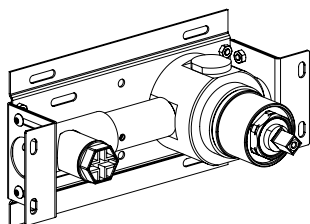

- Lavabo incasso mono acqua
- Uscita a sinistra
- Connessione G1/2"
- Built-in part cold water washbasin
- Left water output
- G1/2" connection

Cod. 000