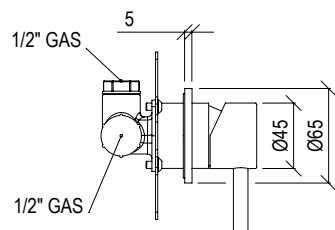

0251040X

*

- Miscelatore monocomando incasso Ø45mm inox 316L
- Uscita in alto
- Connessione G1/2"

- Built-in mixer Ø45mm inox 316L
- Up water output
- G1/2" connection

Cod. 022 021 PVD PVD SPECIAL