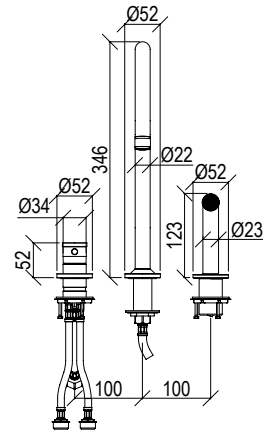

0280225X K-SPRAY

- Miscelatore cucina 3 fori da piano inox 316L
- Canna tonda con aeratore anticalcare
- Doccetta a pulsante con flessibile l. 125cm
- Deviatore automatico
- Flessibili di collegamento G3/8"

- 3-hole kitchen mixer inox 316L
- Round spout with anti limestone aerator
- Push-button hand shower with l. 125cm flexible tube
- Automatic diverter
- G3/8" inox flexible hoses

Cod. 022 021 PVD PVD SPECIAL