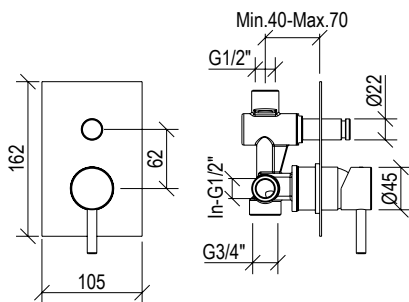

0031080X

*

- Miscelatore monocomando incasso 2 vie Ø45mm inox 316L
- Deviatore a pulsante con ritorno automatico
- Connessione G1/2"

- 2-way built-in mixer Ø45mm inox 316L
- Push button diverter with automatic return
- G1/2" connection

Cod. 022 021 PVD PVD SPECIAL

0031014X

*