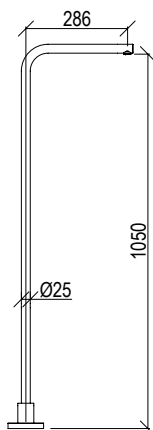

0031330X

- Bocca erogazione lavabo Ø25mm h. 105cm inox 316L
- Aeratore anticalcare M21x1
- Connessione G1/2"

- *Washbasin spout Ø25mm h. 105cm inox 316L*
- *Anti limestone aerator M21x1*
- *G1/2" connection*

Cod. 022 021 PVD PVD SPECIAL