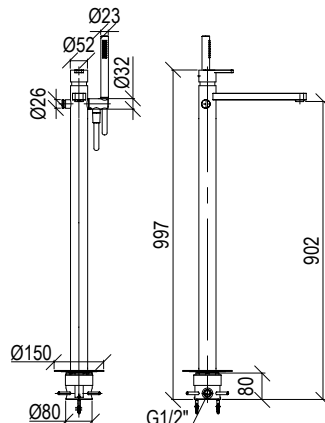

0301124X

*

- Miscelatore vasca a pavimento Ø52mm inox 316L
- Deviatore a tiro con ritorno automatico
- Doccetta anticalcare con flessibile l. 160cm
- Bocca con aeratore anticalcare M24x1
- Connessione G1/2"

- *Floorstanding bathtub mixer Ø52mm inox 316L*
- *Pulling diverter with automatic return*
- *Anti limestone hand shower with l. 160cm flexible tube*
- *Spout with anti limestone aerator M24x1*
- *G1/2" connection*

Cod. 022 021 PVD PVD SPECIAL