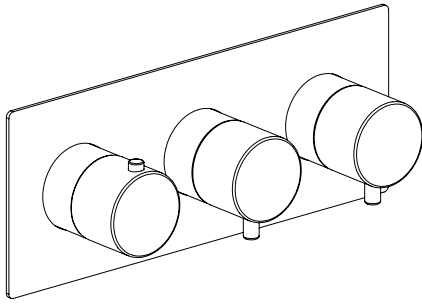

0035408X PARTE ESTERNA / EXTERNAL PART