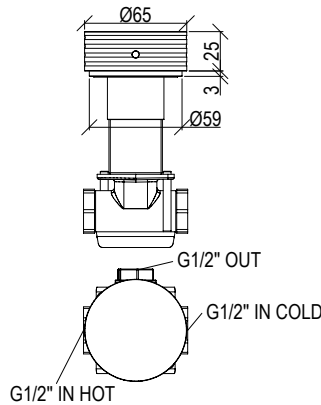

0431540X

*

- Miscelatore idroprogressivo monocomando incasso $\varnothing 65$ mm inox 316L
- Uscita in alto
- Connessione G1/2"
- **N.B.:** Abbinabile a soffione max. 250mm, non per vasca
- Built-in progressive mixer $\varnothing 65$ mm inox 316L
- Up water output
- G1/2" connection
- **F.Y.I.:** Suitable for shower head max. 250mm, not for bathtub

Cod. 022 021 PVD PVD SPECIAL