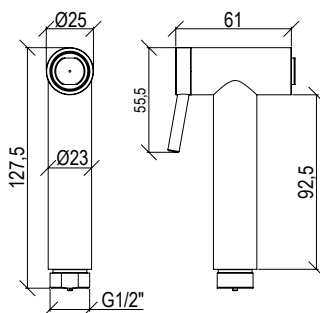

- Idroscopino inox 316L
- Hydrobrush inox 316L

Cod. 022 021 PVD PVD SPECIAL