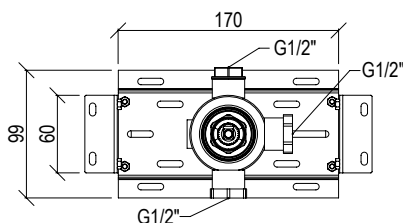

0274001X PARTE INCASSO / BUILT-IN PART

*

- Miscelatore incasso monocomando
- Uscita in alto
- Connessione G1/2"

- Built-in part mixer
- Up water output
- G1/2" connection

Cod. 000

0285040X PARTE ESTERNA / EXTERNAL PART