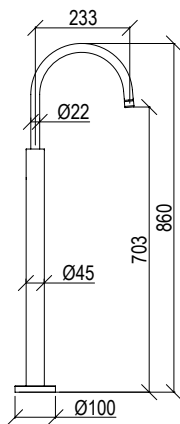

0281322X

- Bocca di erogazione a pavimento Ø45mm inox 316L
- Connessione G1/2"

- Floorstanding spout Ø45mm inox 316L
- G1/2" connection

Cod. 022 021 PVD PVD SPECIAL