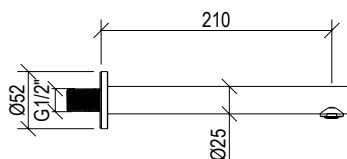

0031205X

- Bocca di erogazione a muro Ø25mm l. 21cm inox 316L
- Aeratore anticalcare M21x1
- Connessione G1/2"

- Wall-mount spout Ø25mm l. 21cm inox 316L
- Anti limestone aerator M21x1
- G1/2" connection

Cod. 022 021 PVD PVD SPECIAL