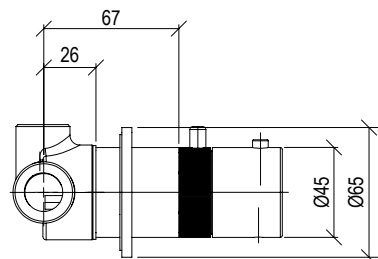

0251014X

*

- Miscelatore termostatico coassiale incasso Ø45mm inox 316L
- Uscita in alto
- Connessione G1/2"

- Built-in thermostatic mixer Ø45mm inox 316L
- Up water output
- G1/2" connection

Cod.	022	021	PVD	PVD SPECIAL