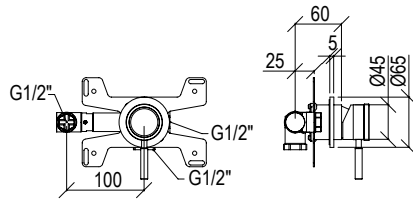

0281139X

*

- Miscelatore monocomando incasso Ø45mm inox 316L
- Uscita a sinistra con presa acqua
- Connessione G1/2"

- Built-in mixer Ø45mm inox 316L
- Left water output with connection
- G1/2" connection

Cod. 022 021 PVD PVD SPECIAL