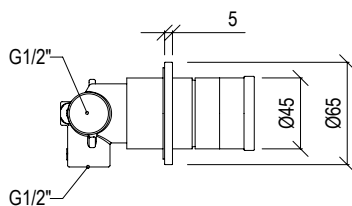

- Deviatore rotativo incasso 2 vie con STOP Ø45mm inox 316L
- Connessione G1/2"

- 2-way built-in rotating diverter with STOP Ø45mm inox 316L
- G1/2" connection

Cod. 022 021 PVD PVD SPECIAL

**0281152X**

\*