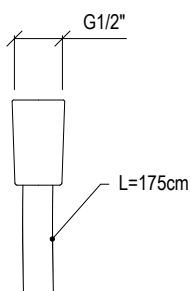

0151173X

- Flessibile doccia l. 175cm "Cromalux Inox"
- Attacco conico G1/2" anti-torsione

- L. 175cm shower hose "Cromalux Inox"
- Conical nut G1/2" with anti-twisting

Cod. 022 021 PVD PVD SPECIAL