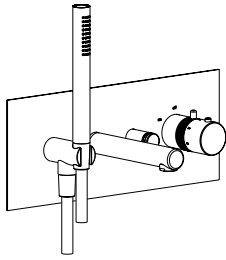

0031189X

*

- Miscelatore termostatico vasca incasso Ø45mm inox 316L
- Blocco temperatura 38°
- Bocca l. 16cm con aeratore anticalcare M24x1
- Doccetta anticalcare con flessibile l. 160cm
- Deviatore a pulsante con ritorno automatico

- Built-in thermostatic bathtub mixer Ø45mm inox 316L
- Safety block at 38°
- Spout l. 16cm with anti limestone aerator M24x1
- Anti limestone hand shower with l. 160cm flexible tube
- Push button diverter with automatic return

Cod. 022 021 PVD PVD SPECIAL