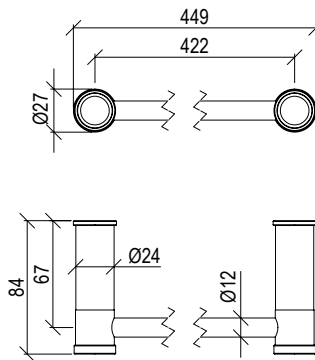

0282006X

- Porta asciugamani l. 45cm inox 316L

- *Towel rail l. 45cm inox 316L*

Cod. 022 021 PVD PVD SPECIAL