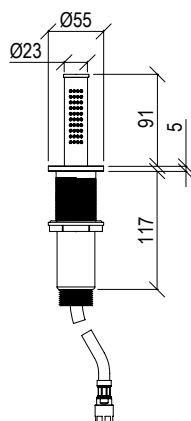

- Set doccetta da piano inox 316L
- Doccetta anticalcare con flessibile l. 200cm
- Supporto doccia incassato

- Deck-mount hand shower set inox 316L
- Anti limestone hand shower with l. 200cm flexible tube
- Built-in shower holder

Cod. 022 021 PVD PVD SPECIAL