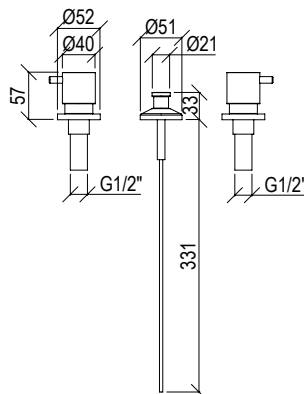

0251026X

*

- Miscelatore bidet 3 fori Ø40mm inox 316L **C/SCARICO**
- Centralina con asta per scarico G1"1/4
- Vitone ceramico 1/4 giro
- Connessione G1/2"

- *3-hole bidet mixer Ø40mm inox 316L **W/ WASTE***
- *Central unit with rod for G1"1/4 waste*
- *1/4 rotation ceramic valve*
- *G1/2" connection*

Cod. 022 021 PVD PVD SPECIAL