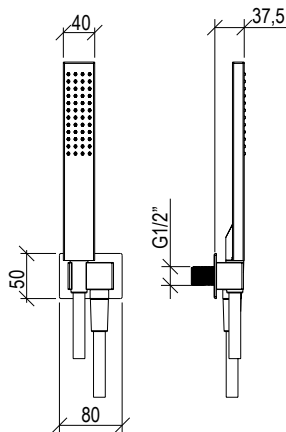

0301054X

- Set doccia inox 316L
- Doccetta anticalcare con flessibile l. 160cm
- Presa acqua con supporto doccia con connessione G1/2"
- Shower set inox 316L
- Anti limestone hand shower with l. 160cm flexible tube
- G1/2" water connection with shower holder

Cod. 022 021 PVD PVD SPECIAL

0061046X