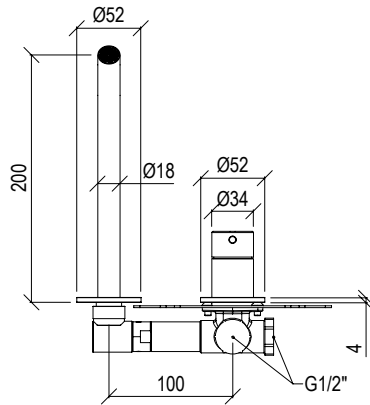

0341197X

*

- Miscelatore lavabo incasso Ø34mm inox 316L
- Bocca l. 20cm con aeratore anticalcare M16,5x1
- Connessione G1/2"
- Built-in washbasin mixer Ø34mm inox 316L
- Spout l. 20cm with anti limestone aerator M16,5x1
- G1/2" connection

Cod. 022 021 PVD PVD SPECIAL