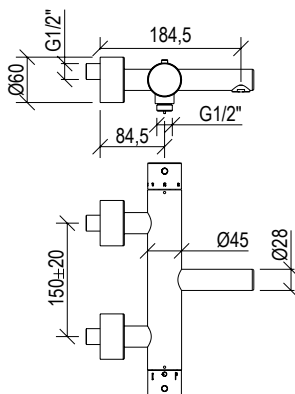

0031018X

*

- Miscelatore termostatico esterno vasca Ø45mm inox 316L
- Deviatore rotativo
- Blocco temperatura 38°
- Bocca con aeratore anticalcare M24x1
- Connessione G1/2" con valvole antiritorno

- *Wall-mount thermostatic bathtub mixer Ø45mm inox 316L*
- *Rotating diverter*
- *Safety block at 38°*
- *Spout with anti limestone aerator M24x1*
- *G1/2" connection with check valves*

Cod. 022 021 PVD PVD SPECIAL