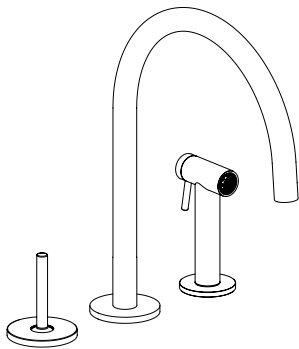

0330225X K-SPRAY

- Miscelatore cucina 3 fori da piano inox 316L
- Canna tonda con aeratore anticalcare
- Doccetta a pulsante con flessibile l. 125cm
- Deviatore automatico
- Flessibili di collegamento G3/8"

- 3-hole kitchen mixer inox 316L
- Round spout with anti limestone aerator
- Push-button hand shower with l. 125cm flexible tube
- Automatic diverter
- G3/8" inox flexible hoses

Cod. 022 021 PVD PVD SPECIAL