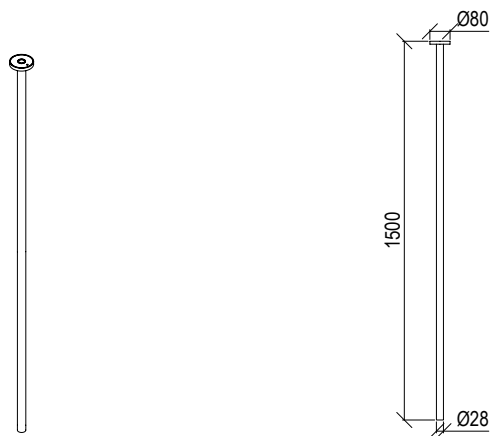

0031331X

- Bocca di erogazione a soffitto l. 150cm inox 316L
- Aeratore anticalcare M18,5x1
- Connessione G1/2"
- Ceiling-mount spout l. 150cm inox 316L
- Anti limestone aerator M18,5x1
- G1/2" connection

Cod. 022 021 PVD PVD SPECIAL