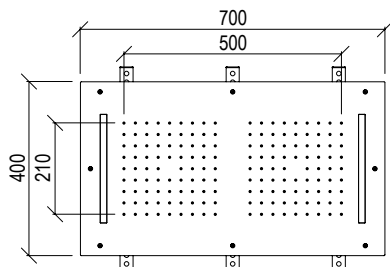

0161396X

- Soffione incasso doccia inox 304L
- Rettangolare 700x400mm con ugelli anticalcare
- Getto pioggia
- Illuminazione LED cromoterapia con pulsantiera
- Connessione G1/2"
- **N.B.:** Non disponibile nella finitura 164 PVD COFFEE

- Built-in ceiling shower head inox 304L
- Rectangular 700x400mm with anti limestone nozzle
- Rain jet
- LED chromotherapy with remote control
- G1/2" connection
- **F.Y.I.:** Finish 164 PVD COFFEE not available

Cod. 022 021 PVD PVD SPECIAL