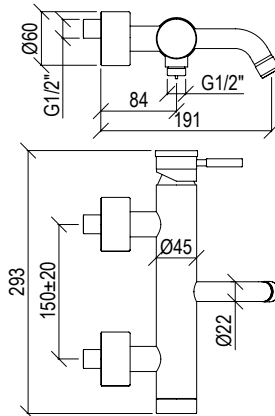

0281011X

*

- Miscelatore monocomando esterno vasca Ø45mm inox 316L
- Deviatore a tiro con ritorno automatico
- Bocca con aeratore anticalcare M18,5x1
- Connessione G1/2"

- *Wall-mount bathtub mixer Ø45mm inox 316L*
- *Pull-out diverter with automatic return*
- *Spout with anti limestone aerator M18,5x1*
- *G1/2" connection*

Cod. 022 021 PVD PVD SPECIAL

0281124X

*