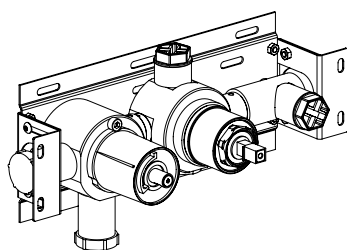

0274003X PARTE INCASSO / BUILT-IN PART

*