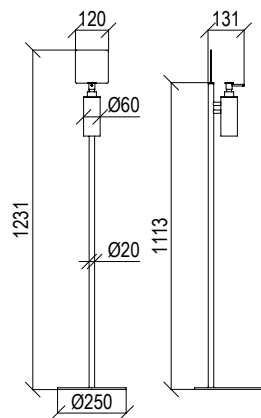

0032003X STILLA

- Dispenser gel igienizzante/sapone mani inox 316L
- Appoggio a terra con piantana
- Serbatoio da 250ml

- Hand sanitizer gel/soap dispenser inox 316L
- Freestanding
- 250ml tank

Cod. 022 021 PVD PVD SPECIAL