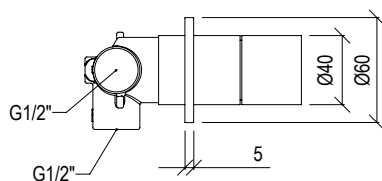

0361152X

*

- Deviatore rotativo incasso 2 vie Ø40mm inox 316L
- Connessione G1/2"

- 2-way built-in rotating diverter Ø40mm inox 316L
- G1/2" connection

Cod. 022 021 PVD PVD SPECIAL