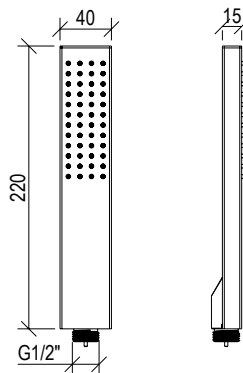

Cod. 022 021 PVD PVD SPECIAL

\* Corpo incasso in ottone - Brass built-in body  
\*\* Prodotto in ottone - Brass product

**0151064X**

- Doccetta quadra monogetto inox 304L anticalcare
- Square hand shower inox 304L with anti limestone system