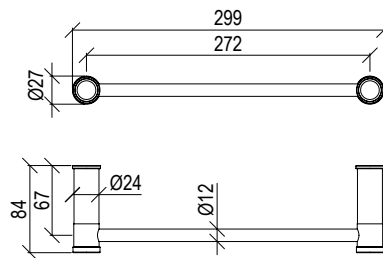

0282005X

- Porta asciugamani l. 30cm inox 316L

- *Towel rail l. 30cm inox 316L*

Cod. 022 021 PVD PVD SPECIAL