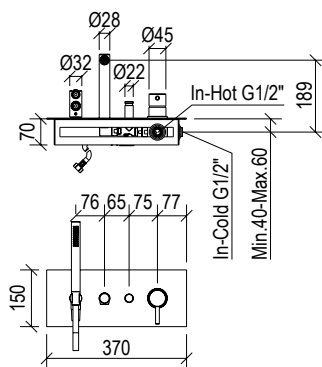

0031115X

*

- Miscelatore monocomando vasca incasso Ø45mm inox 316L
- Bocca l. 16cm con aeratore anticalcare M24x1
- Doccetta anticalcare con flessibile l. 160cm
- Deviatore a pulsante con ritorno automatico
- Connessione G1/2"

- *Built-in bathtub mixer Ø45mm inox 316L*
- *Spout l. 16cm with anti limestone aerator M24x1*
- *Anti limestone hand shower with l. 160cm flexible tube*
- *Push button diverter with automatic return*
- *G1/2" connection*

Cod. 022 021 PVD PVD SPECIAL