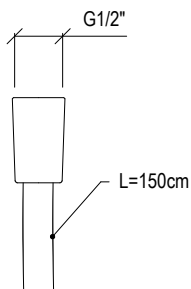

0151130X

- Flessibile doccia l. 150cm "Cromalux Inox"
- Attacco conico G1/2" anti-torsione

- *L. 150cm shower hose "Cromalux Inox"*
- *Conical nut G1/2" with anti-twisting*

Cod. 022 021 PVD PVD SPECIAL