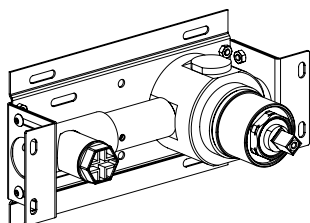

0274009X PARTE INCASSO / BUILT-IN PART

*

- Lavabo incasso mono acqua
- Uscita a sinistra
- Connessione G1/2"
- Built-in part cold water washbasin
- Left water output
- G1/2" connection

Cod. 000