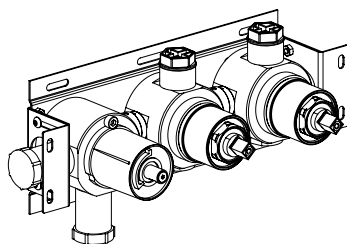

0274011X PARTE INCASSO / BUILT-IN PART

*

- Miscelatore termostatico incasso 2 vie
- 2 valvole on/off indipendenti
- Connessione G1/2"
- Valvole antiritorno non ispezionabili

- 2-way built-in part thermostatic mixer
- 2 on/off straight valves
- G1/2" connection
- Not inspectable check valves

Cod. 000