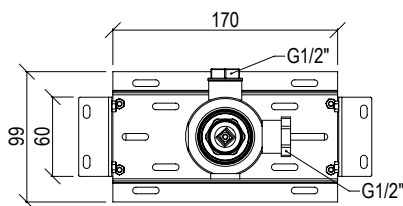

0274002X PARTE INCASSO / BUILT-IN PART

*

- Valvola incasso on/off
- Uscita in alto
- Connessione G1/2"

- Built-in part on/off straight valve
- Up water output
- G1/2" connection

Cod. 000