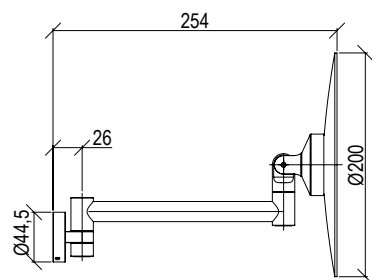

0032043X

- Specchio ingranditore a muro monobraccio inox 316L
- Ingrandimento 2X

- Wall-mount single arm magnifying mirror inox 316L
- Magnification 2X

Cod. 022 021 PVD PVD SPECIAL