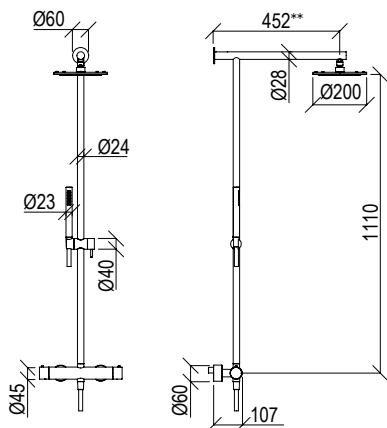

0031134X

*

- Colonna doccia termostatica con scorrevole inox 316L
- Deviatore rotativo
- Doccetta anticalcare con flessibile l. 160cm
- Connessione G1/2" con valvole antiritorno
- Soffione ispezionabile Ø20cm, braccio 45cm

** Disponibile con braccio da 35cm, cod. 0251134X

- Thermostatic shower column with sliding rail inox 316L
- Rotating diverter
- Anti limestone hand shower with l. 160cm flexible tube
- G1/2" connection with check valves

- Inspectionable shower head Ø20cm, 45cm shower arm

** Available with 35cm shower arm, cod. 0251134X

Cod. 022 021 PVD PVD SPECIAL

0031011X

*