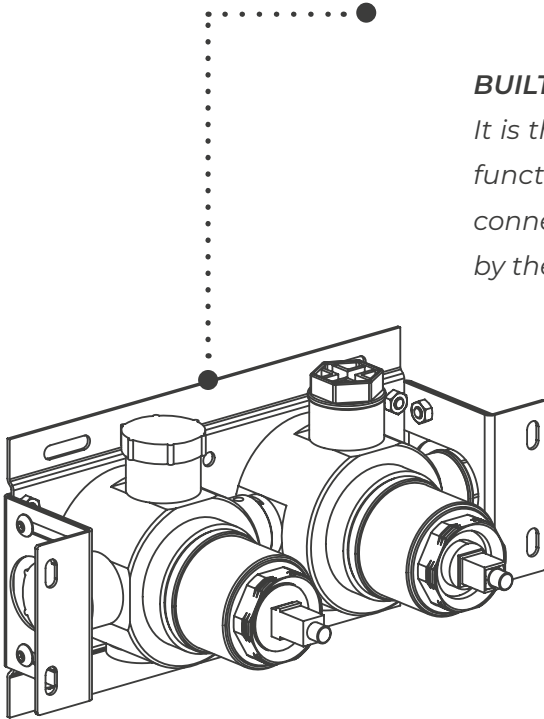

### BUILT-IN PART

*It is the 'core' of the SbyS system. Essential for the functioning of the tap, it is concealed in the wall, connected to the hydraulic plant and then hidden by the bathroom finishing.*