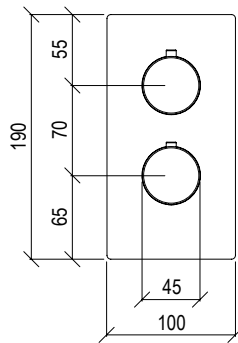

0031934X

*

- Miscelatore termostatico incasso 3 vie Ø45mm inox 316L
- Deviatore rotativo
- Valvole antiritorno ispezionabili
- Connessione G1/2"
- Scatola incasso

- *3-way built-in thermostatic mixer Ø45mm inox 316L*
- *Rotating diverter*
- *Inspectionable check valves*
- *G1/2" connection*
- *Built-in box*

Cod. 022 021 PVD PVD SPECIAL