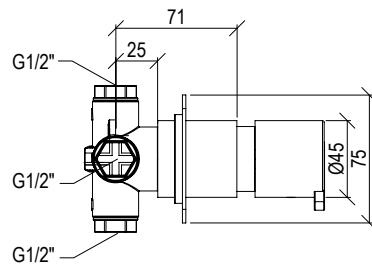

0301151X

*

- Deviatore rotativo incasso 3 vie Ø45mm inox 316L
- Connessione G1/2"

- *3-way built-in rotating diverter Ø45mm inox 316L*
- *G1/2" connection*

Cod. 022 021 PVD PVD SPECIAL