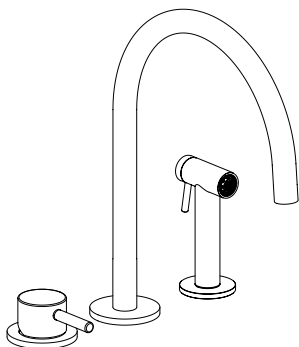

0250225X K-SPRAY

- Miscelatore cucina 3 fori da piano inox 316L
- Canna tonda con aeratore anticalcare
- Doccetta a pulsante con flessibile l. 125cm
- Deviatore automatico
- Flessibili di collegamento G3/8"

- 3-hole kitchen mixer inox 316L
- Round spout with anti limestone aerator
- Push-button hand shower with l. 125cm flexible tube
- Automatic diverter
- G3/8" inox flexible hoses

Cod. 022 021 PVD PVD SPECIAL