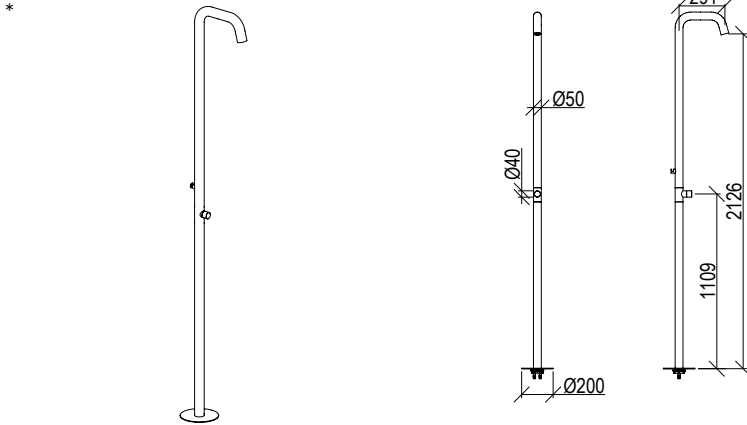

0283511X RÉTRO