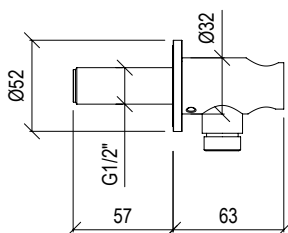

Cod. 022 021 PVD PVD SPECIAL

**0141068X**

- Presa acqua quadra G1/2" inox 316L
- Square G1/2" water connection inox 316L

Cod. 022 021 PVD PVD SPECIAL

**0031069X**

- Presa acqua tonda G1/2" con supporto doccia fisso inox 316L
- Rosone Ø52mm
- Round G1/2" water connection with fixed shower holder inox 316L
- Rosette Ø52mm