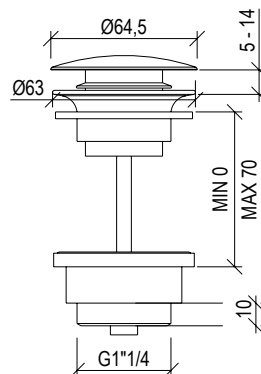

0031170X

- Scarico lavabo "Click-Clack" G1"1/4 inox 304L
- Modello universale

- Washbasin "Pop-Up" waste G1"1/4 inox 304L
- Universal model

Cod. 022 021 PVD PVD SPECIAL