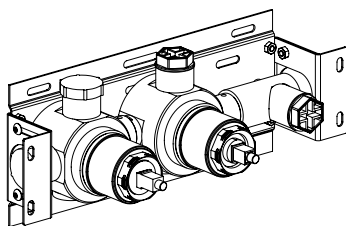

0274015X PARTE INCASSO / BUILT-IN PART

*