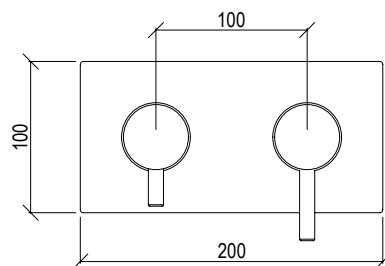

0031930X

*

- Miscelatore monocomando incasso 2 vie Ø45mm inox 316L
- Deviatore rotativo
- Connessione G1/2"

- 2-way built-in mixer Ø45mm inox 316L
- Rotating diverter
- G1/2" connection

Cod. 022 021 PVD PVD SPECIAL