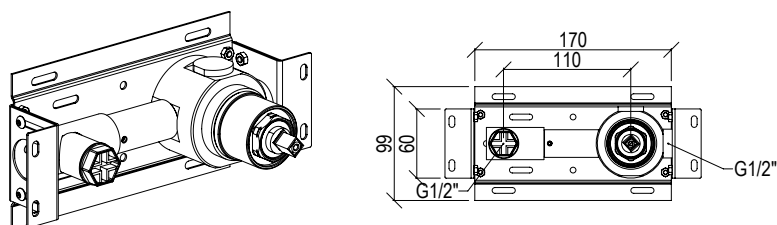

0274009X PARTE INCASSO / BUILT-IN PART

*

- Lavabo incasso mono acqua
- Uscita a sinistra
- Connessione G1/2"
- Built-in part cold water washbasin
- Left water output
- G1/2" connection

Cod. 000