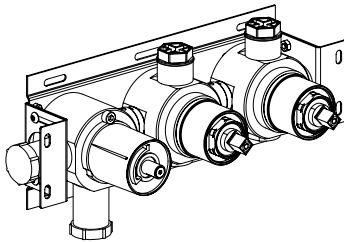

0274011X PARTE INCASSO / BUILT-IN PART

*