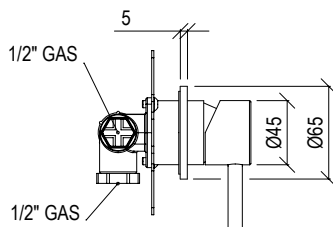

0251043X

*

- Miscelatore monocomando incasso Ø45mm inox 316L
- Uscita a sinistra
- Connessione G1/2"

- Built-in mixer Ø45mm inox 316L
- Left water output
- G1/2" connection

Cod. 022 021 PVD PVD SPECIAL