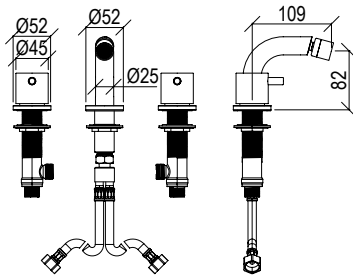

0031027X

*

- Miscelatore bidet 3 fori Ø45mm inox 316L **C/SCARICO**
- Bocca con snodo e aeratore anticalcare M22x1
- Vitone ceramico 1/4 giro
- Scarico G1"1/4
- Connessione G1/2"

- 3-hole bidet mixer Ø45mm inox 316L **W/ WASTE**
- Spout with joint and anti limestone aerator M22x1
- 1/4 rotation ceramic valve
- G1"1/4 waste
- G1/2" connection

Cod. 022 021 PVD PVD SPECIAL