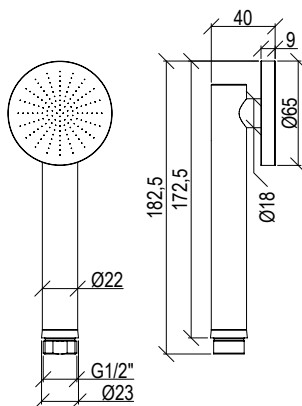

0431064X

- Doccetta tonda monogetto inox 316L
- Round hand shower inox 316L

Cod. 022 021 PVD PVD SPECIAL

0031070X