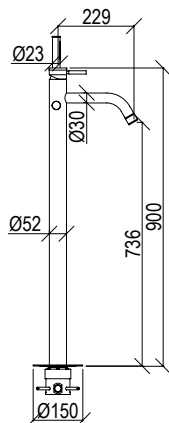

0281124X

*

- Miscelatore vasca a pavimento Ø52mm inox 316L
- Deviatore a tiro con ritorno automatico
- Doccetta anticalcare con flessibile l. 150cm
- Bocca con aeratore anticalcare M24x1
- Connessione G1/2"

- *Floorstanding bathtub mixer Ø52mm inox 316L*
- *Pulling diverter with automatic return*
- *Anti limestone hand shower with l. 150cm flexible tube*
- *Spout with anti limestone aerator M24x1*
- *G1/2" connection*

Cod. 022 021 PVD PVD SPECIAL