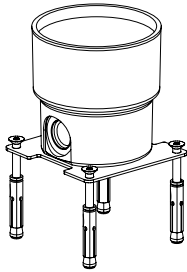

0033500X

- **
- Blocchetto incasso per colonna doccia a pavimento
- **
- Built-in part for freestanding shower column

Cod. 000