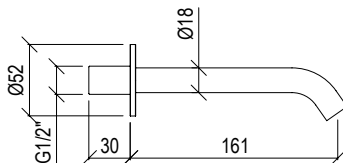

0341044X

- Bocca di erogazione a muro Ø18mm l. 16cm inox 316L
- Aeratore anticalcare M16x1
- Connessione G1/2"

- Wall-mount spout Ø18mm l. 16cm inox 316L
- Anti limestone aerator M16x1
- G1/2" connection

Cod. 022 021 PVD PVD SPECIAL