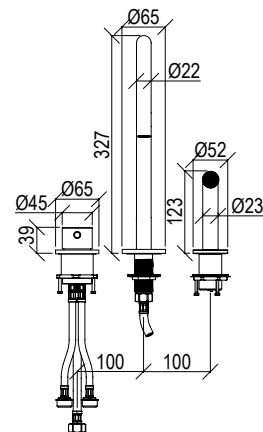

0250225X K-SPRAY

- Miscelatore cucina 3 fori da piano inox 316L
- Canna tonda con aeratore anticalcare
- Doccetta a pulsante con flessibile l. 125cm
- Deviatore automatico
- Flessibili di collegamento G3/8"

- 3-hole kitchen mixer inox 316L
- Round spout with anti limestone aerator
- Push-button hand shower with l. 125cm flexible tube
- Automatic diverter
- G3/8" inox flexible hoses

Cod. 022 021 PVD PVD SPECIAL