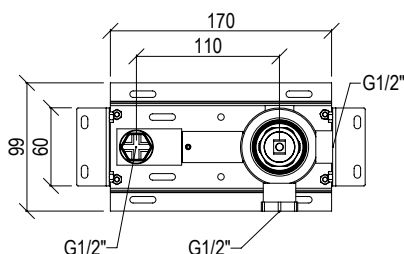

0274006X PARTE INCASSO / BUILT-IN PART

*

- Miscelatore lavabo incasso
- Uscita a sinistra
- Connessione G1/2"

- Built-in part washbasin mixer
- Left water output
- G1/2" connection

Disponibile anche in versione inox 316L
Codice prodotto: **0274016X** - Prezzo: € 378

Also available in inox 316L
Product code: **0274016X** - Price: € 378

Cod. 000