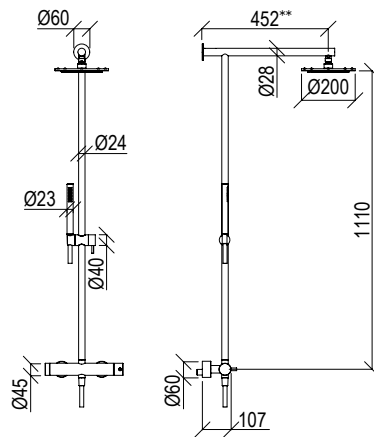

0031157X

*

- Colonna doccia monocomando con scorrevole inox 316L
- Deviatore a tiro con ritorno automatico
- Doccetta anticalcare con flessibile l. 160cm
- Connessione G1/2"
- Soffione ispezionabile Ø20cm, braccio 45cm

** Disponibile con braccio da 35cm, cod. 0251157X

- Shower column with sliding rail inox 316L
- Pulling diverter with automatic return
- Anti limestone hand shower with l. 160cm flexible tube
- G1/2" connection
- Inspectionable shower head Ø20cm, 45cm shower arm

** Available with 35cm shower arm, cod. 0251157X

Cod. 022 021 PVD PVD SPECIAL