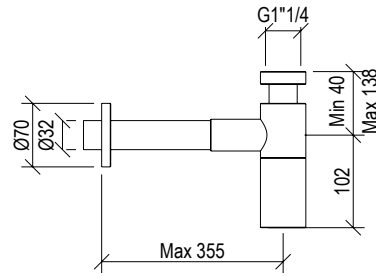

0031079X

- Sifone minimale tondo G1"1/4 inox 304L
- Modello lusso

- *Minimal round siphon G1"1/4 inox 304L*
- *Luxury model*

Cod. 022 021 PVD PVD SPECIAL