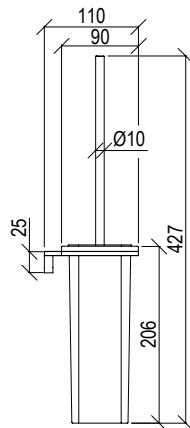

0302015X

- Porta scopino a parete inox 316L
- Vaso in vetro
- *Wall-mount toilet brush holder inox 316L*
- *Tempered glass vase*

Cod. 022 021 PVD PVD SPECIAL