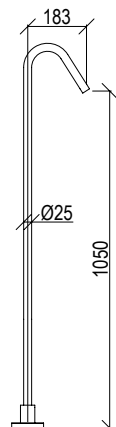

0251330X

- Bocca erogazione lavabo Ø25mm h. 105cm inox 316L
- Aeratore anticalcare M21x1
- Connessione G1/2"

- Washbasin spout Ø25mm h. 105cm inox 316L
- Anti limestone aerator M21x1
- G1/2" connection

Cod. 022 021 PVD PVD SPECIAL