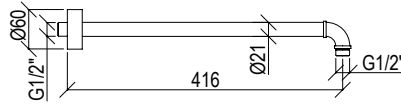

0281236X

- Braccio doccia a parete l. 40cm inox 316L
- Connessione G1/2"
- Wall-mount l. 40cm shower arm inox 316L
- G1/2" connection

Cod. 022 021 PVD PVD SPECIAL