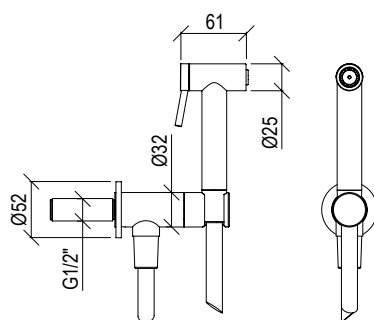

0031061X

- Set WC inox 316L
- Idroscopino con flessibile l. 125cm
- Presa acqua con supporto doccia con funzione on-off
- Connessione G1/2"
- WC set inox 316L
- Hydrobrush with l. 125cm flexible tube
- Water connection with shower holder with on-off function
- G1/2" connection

Cod. 022 021 PVD PVD SPECIAL