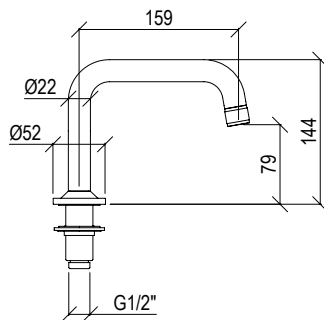

0281181X RÉTRO

- Bocca di erogazione da piano bassa Ø22mm inox 316L
- Aeratore anticalcare M18,5x1
- Connessione G1/2"

- Deck-mount low spout Ø22mm inox 316L
- Anti limestone aerator M18,5x1
- G1/2" connection

Cod. 022 021 PVD PVD SPECIAL