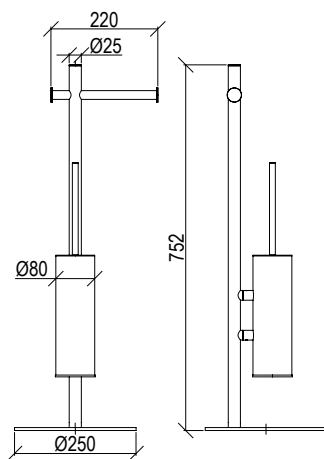

- Barra portaoggetti a muro con accessori inox 316L
- *Wall-mount shower bar with accessories inox 316L*

Cod. 022 021 PVD PVD SPECIAL

**0032044X**

- Piantana porta scopino e porta rotolo inox 316L
- *Freestanding toilet brush and paper holder inox 316L*