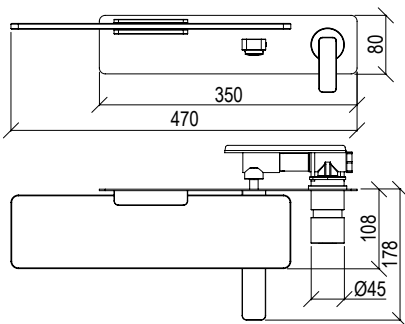

0301531X

*

- Miscelatore lavabo incasso Ø45mm inox 316L
- Mensola in vetro temperato
- Bocca l. 16cm con aeratore anticalcare M24x1
- Connessione G1/2"

- Built-in washbasin mixer Ø45mm inox 316L
- Tempered glass shelf
- Spout l. 16cm with anti limestone aerator M24x1
- G1/2" connection

Cod. 022 021 PVD PVD SPECIAL