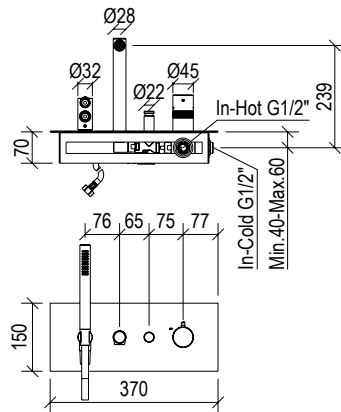

0031199X

*

- Miscelatore termostatico vasca incasso Ø45mm inox 316L
- Blocco temperatura 38°
- Bocca l. 21cm con aeratore anticalcare M24x1
- Doccetta anticalcare con flessibile l. 160cm
- Deviatore a pulsante con ritorno automatico

- Built-in thermostatic bathtub mixer Ø45mm inox 316L
- Safety block at 38°
- Spout l. 21cm with anti limestone aerator M24x1
- Anti limestone hand shower with l. 160cm flexible tube
- Push button diverter with automatic return

Cod. 022 021 PVD PVD SPECIAL