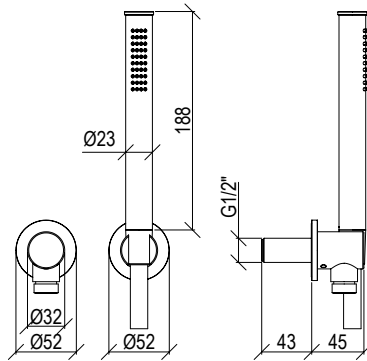

0381055X

- Set doccia inox 316L
- Doccetta anticalcare con flessibile l. 160cm
- Presa acqua con connessione G1/2" + supporto doccia
- Rosone Ø52mm

- Shower set inox 316L
- Anti limestone hand shower with l. 160cm flexible tube
- G1/2" water connection + shower holder
- Rosette Ø52mm

Cod. 022 021 PVD PVD SPECIAL