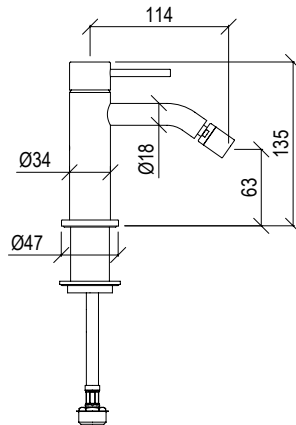

0341274X

- Miscelatore bidet Ø34mm inox 316L **S/SCARICO**
- Bocca con snodo e aeratore anticalcare M16x1
- Flessibili di collegamento G3/8"
- Bidet mixer Ø34mm inox 316L **W/O WASTE**
- Spout with joint and anti limestone aerator M16x1
- G3/8" inox flexible hoses

Cod. 022 021 PVD PVD SPECIAL