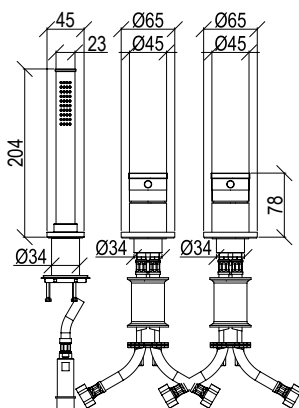

0281404X

*

- Gruppo bordo vasca 3 fori Ø45mm inox 316L
- Alimentazione per colonna di scarico vasca
- Doccetta anticalcare con flessibile l. 200cm
- Deviatore rotativo
- Flessibili di collegamento G1/2"

- 3-hole deck-mount bathtub mixer Ø45mm inox 316L
- Water supply for bathtub
- Anti limestone hand shower with l. 200cm flexible tube
- Rotating diverter
- G1/2" inox flexible hoses

Cod. 022 021 PVD PVD SPECIAL