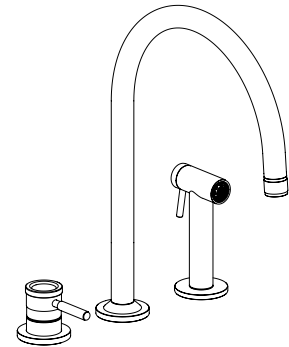

0280225X K-SPRAY

- Miscelatore cucina 3 fori da piano inox 316L
- Canna tonda con aeratore anticalcare
- Doccetta a pulsante con flessibile l. 125cm
- Deviatore automatico
- Flessibili di collegamento G3/8"

- 3-hole kitchen mixer inox 316L
- Round spout with anti limestone aerator
- Push-button hand shower with l. 125cm flexible tube
- Automatic diverter
- G3/8" inox flexible hoses

Cod. 022 021 PVD PVD SPECIAL