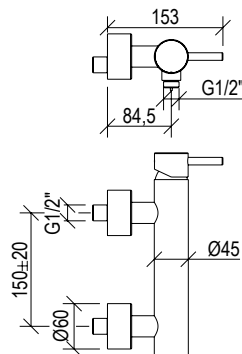

**0031081X**

\*

- Miscelatore esterno doccia Ø45mm inox 316L
- Uscita doccia G1/2"
- Connessione G1/2"

- Wall-mount shower mixer Ø45mm inox 316L
- Shower connection G1/2"
- G1/2" connection

Cod. 022 021 PVD PVD SPECIAL