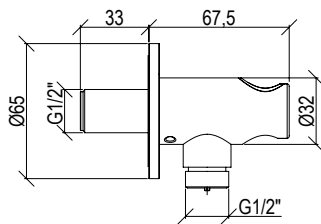

0251069X

- Presa acqua tonda G1/2" con supporto doccia fisso inox 316L
- Rosone Ø65mm
- Round G1/2" water connection with fixed shower holder inox 316L
- Rosette Ø65mm

Cod. 022 021 PVD PVD SPECIAL