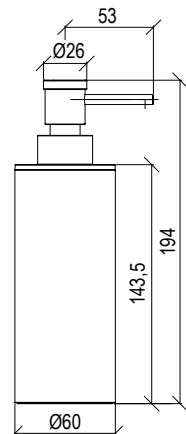

0282017X RÉTRO

- Dosa sapone da piano inox 316L
- Soap dispenser inox 316L

Cod. 022 021 PVD PVD SPECIAL