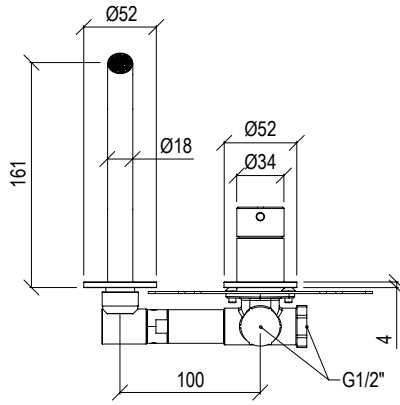

0341131X

*

- Miscelatore lavabo incasso Ø34mm inox 316L
- Bocca l. 16cm con aeratore anticalcare M16,5x1
- Connessione G1/2"
- Built-in washbasin mixer Ø34mm inox 316L
- Spout l. 16cm with anti limestone aerator M16,5x1
- G1/2" connection

Cod. 022 021 PVD PVD SPECIAL