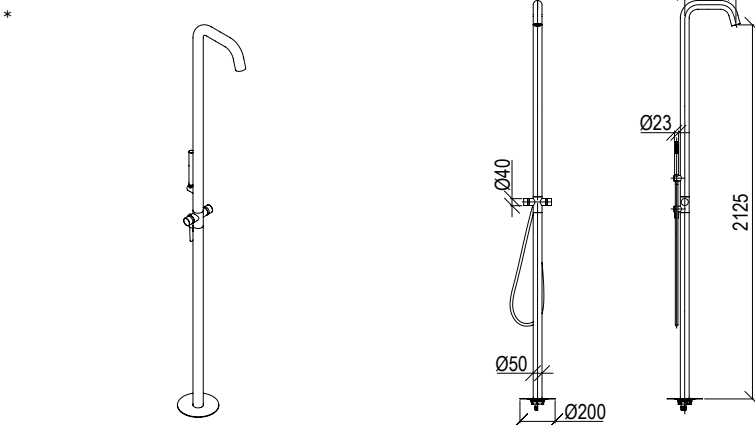

0283502X RÉTRO

- Colonna doccia da pavimento Ø50mm inox 316L
- Miscelatore progressivo e deviatore rotativo 2 vie
- Doccetta "full inox" con flessibile l. 160cm
- Manopola godronata
- Blocchetto incasso cod. 0033500X - Necessario **

- Freestanding shower column Ø50mm inox 316L
- Progressive mixer and 2-way rotating diverter
- Full inox hand shower with l. 160cm flexible tube
- Knurled handle
- Built-in part cod. 0033500X - Necessary **

Cod. 022 021 PVD PVD SPECIAL

* Corpo incasso in ottone - Brass built-in body