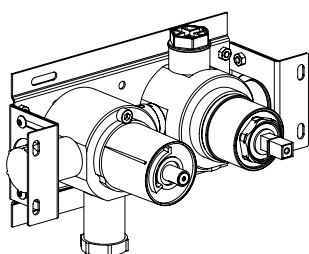

0274004X PARTE INCASSO / BUILT-IN PART

*

- Miscelatore termostatico incasso 2 vie
- Deviatore rotativo con STOP
- Connessione G1/2"
- Valvole antiritorno non ispezionabili

- 2-way built-in part thermostatic mixer
- Rotating diverter with STOP
- G1/2" connection
- Not inspectable check valves

Cod. 000