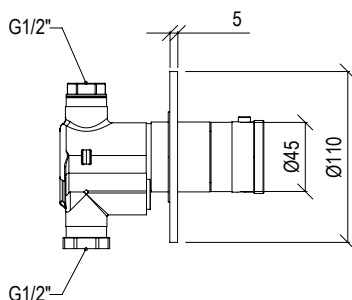

0281935X

*

- Miscelatore termostatico incasso Ø45mm inox 316L
- Valvole antiritorno ispezionabili
- Connessione G1/2"

- Built-in thermostatic mixer Ø45mm inox 316L
- Inspectionable check valves
- G1/2" connection

Cod. 022 021 PVD PVD SPECIAL