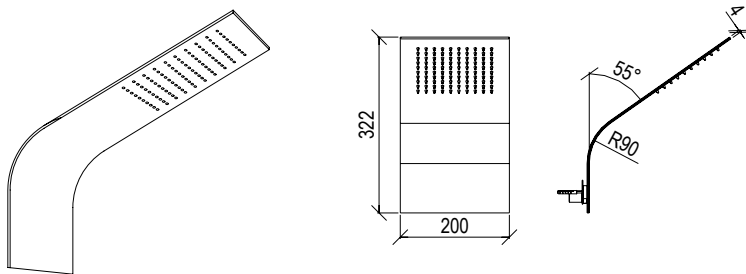

- Soffione doccia a muro inclinato inox 304L
- Rettangolare, sottile e con ugelli anticalcare
- Getto pioggia
- Connessione G1/2"

- Reclined wall-mount shower head inox 304L
- Rectangular, slim, with anti limestone nozzle
- Rain jet
- G1/2" connection

Cod. 022 021 PVD PVD SPECIAL