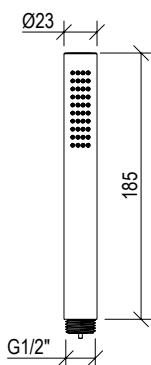

- Doccetta tonda monogetto inox 316L anticalcare
- Round hand shower inox 316L with anti limestone system

Cod. 022 021 PVD PVD SPECIAL