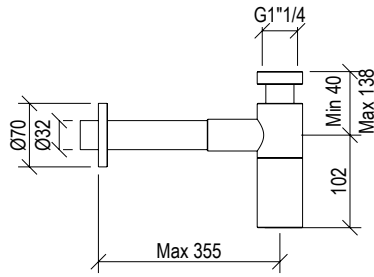

0031079X

- Sifone minimale tondo G1"1/4 inox 304L
- Modello lusso

- *Minimal round siphon G1"1/4 inox 304L*
- *Luxury model*

Cod. 022 021 PVD PVD SPECIAL