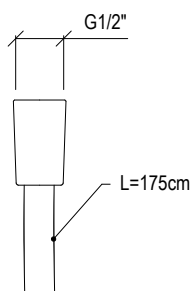

0131173X

- Flessibile doccia l. 175cm "Cromalux Supreme"
- Attacco conico G1/2" anti-torsione

- L. 175cm shower hose "Cromalux Supreme"
- Conical nut G1/2" with anti-twisting

Cod. 022 021 PVD PVD SPECIAL