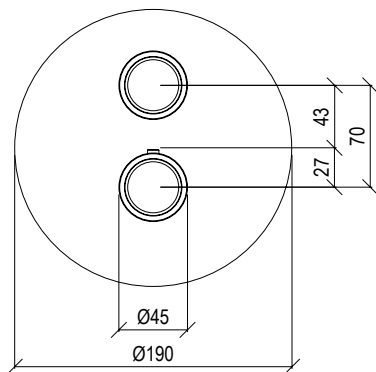

0281934X

*

- Miscelatore termostatico incasso 3 vie Ø45mm inox 316L
- Deviatore rotativo
- Valvole antiritorno ispezionabili
- Connessione G1/2"
- Scatola incasso

- 3-way built-in thermostatic mixer Ø45mm inox 316L
- Rotating diverter
- Inspectionable check valves
- G1/2" connection
- Built-in box

Cod. 022 021 PVD PVD SPECIAL