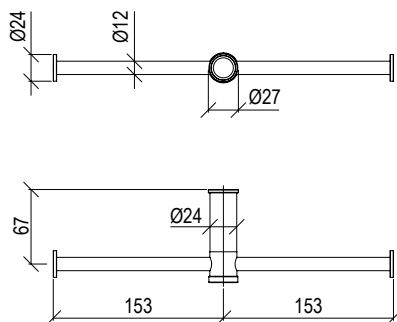

0282023X

- Porta rotolo a parete doppio inox 316L
- Wall-mount double toilet paper holder inox 316L

Cod. 022 021 PVD PVD SPECIAL