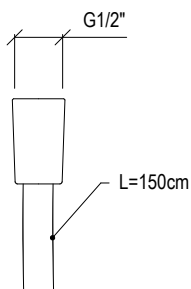

Cod. 022 021 PVD PVD SPECIAL

**0281130X RÉTRO**

- Flessibile doccia l. 150cm inox 304L
- Attacco conico G1/2" anti-torsione

- *L. 150cm shower hose inox 304L*
- *Conical nut G1/2" with anti-twisting*

Cod. 022 021 PVD PVD SPECIAL