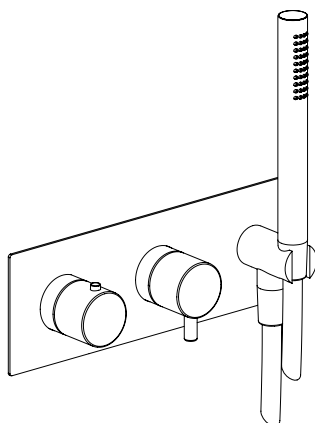

0035411X PARTE ESTERNA / EXTERNAL PART