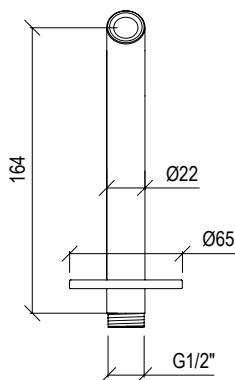

0251044X

- Bocca di erogazione a muro Ø22mm l. 16cm inox 316L
- Aeratore anticalcare M18,5x1
- Connessione G1/2"

- Wall-mount spout Ø22mm l. 16cm inox 316L
- Anti limestone aerator M18,5x1
- G1/2" connection

Cod. 022 021 PVD PVD SPECIAL