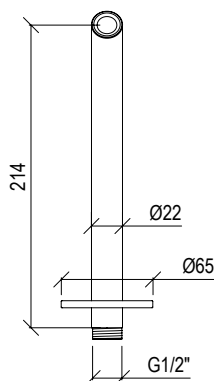

0251205X

- Bocca di erogazione a muro Ø22mm l. 21cm inox 316L
- Aeratore anticalcare M18,5x1
- Connessione G1/2"

- Wall-mount spout Ø22mm l. 21cm inox 316L
- Anti limestone aerator M18,5x1
- G1/2" connection

Cod. 022 021 PVD PVD SPECIAL