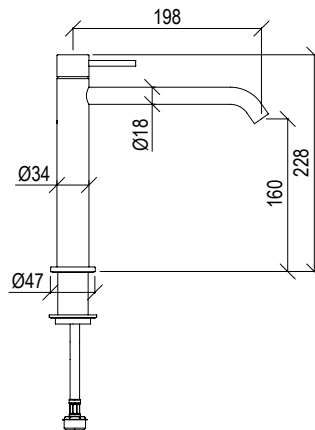

0341166X

- Miscelatore lavabo alto Ø34mm inox 316L **S/SCARICO**
- Bocca l. 20cm con aeratore anticalcare M16,5x1
- Flessibili di collegamento G3/8"

- High washbasin mixer Ø34mm inox 316L **W/O WASTE**
- Spout l. 20cm with anti limestone aerator M16,5x1
- G3/8" inox flexible hoses

Cod. 022 021 PVD PVD SPECIAL