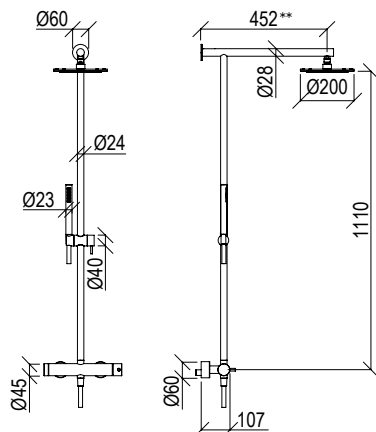

0031157X

*

- Colonna doccia monocomando con scorrevole inox 316L
- Deviatore a tiro con ritorno automatico
- Doccetta anticalcare con flessibile l. 160cm
- Connessione G1/2"
- Soffione ispezionabile Ø20cm, braccio 45cm

** Disponibile con braccio da 35cm, cod. 0251157X

- Shower column with sliding rail inox 316L
- Pulling diverter with automatic return
- Anti limestone hand shower with l. 160cm flexible tube
- G1/2" connection

- Inspectionable shower head Ø20cm, 45cm shower arm

** Available with 35cm shower arm, cod. 0251157X

Cod. 022 021 PVD PVD SPECIAL