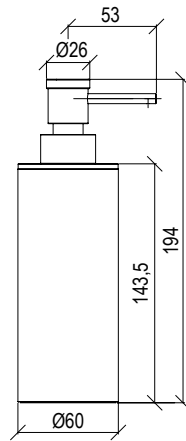

0282017X

- Dosa sapone da piano inox 316L
- Soap dispenser inox 316L

Cod. 022 021 PVD PVD SPECIAL