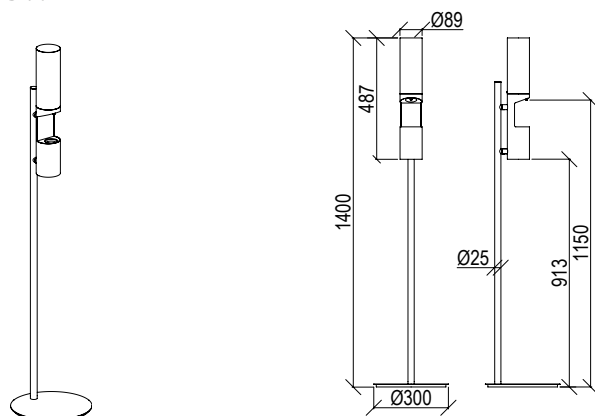

0032034X STILLA

- Dispenser gel igienizzante/sapone mani inox 304L
- Erogazione elettronica tramite sensore di prossimità
- Alimentazione a bassa tensione con 4 batterie AA
- Appoggio a terra con piantana
- Serbatoio da 750ml

- *Hand sanitizer gel/soap dispenser inox 304L*
- *Electronic dispensing by proximity sensor*
- *Low voltage power supply with 4 AA batteries*
- *Freestanding*
- *750ml tank*

Cod. 022 021 PVD PVD SPECIAL