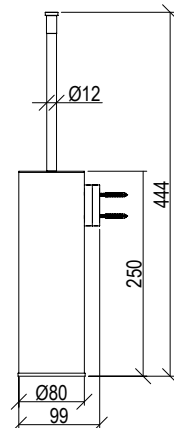

0282015X

- Porta scopino a parete inox 316L
- Wall-mount toilet brush holder inox 316L

Cod. 022 021 PVD PVD SPECIAL