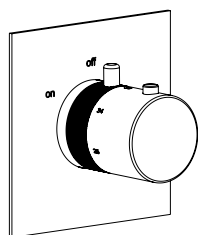

0031014X

*

- Miscelatore termostatico incasso Ø45mm inox 316L
- Regolatore di flusso
- Fermo temperatura 38°
- Uscita in alto
- Connessione G1/2"

- Built-in thermostatic mixer Ø45mm inox 316L
- Water flow regulator
- Safety block 38°
- Up water output
- G1/2" connection

Cod. 022 021 PVD PVD SPECIAL