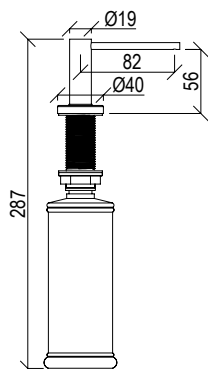

0032030X

- Dispenser sapone/detersivo incasso da piano inox 304L
- Deck-mount built-in soap/detergent dispenser inox 304L

Cod. 022 021 PVD PVD SPECIAL