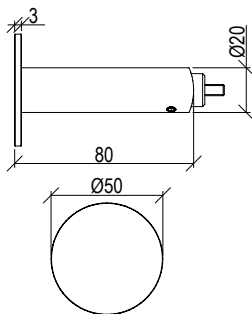

R003925S

- Supporto inox 316L
- Tubo flessibile da 3 metri con aeratore anticalcare M21,5×1
- Connessione G1/2"
- Disponibile solo per art. **0033502X** e **0283502X**

- *Support inox 316L*
- *3-metre hose with anti limestone aerator M21,5×1*
- *G1/2" connection*
- *Only available for art. 0033502X and 0283502X*

Cod. 022 021 PVD PVD SPECIAL