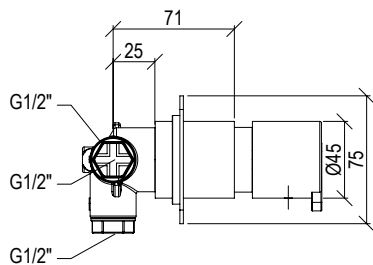

0301152X

*

- Deviatore rotativo incasso 2 vie Ø45mm inox 316L
- Connessione G1/2"

- 2-way built-in rotating diverter Ø45mm inox 316L
- G1/2" connection

Cod. 022 021 PVD PVD SPECIAL