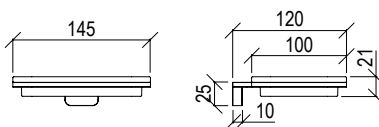

0302004X EXO

- Porta sapone a parete inox 316L
- Piatto in vetro temperato
- Wall-mount soap holder inox 316L
- Tempered glass plate

Cod. 022 021 PVD PVD SPECIAL