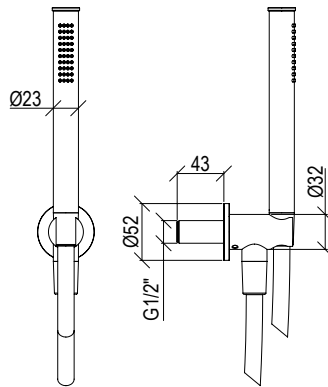

0381054X

- Set doccia inox 316L
- Doccetta anticalcare con flessibile l. 160cm
- Presa acqua con supporto doccia con connessione G1/2"
- Rosone Ø52mm

- Shower set inox 316L
- Anti limestone hand shower with l. 160cm flexible tube
- G1/2" water connection with shower holder
- Rosette Ø52mm

Cod. 022 021 PVD PVD SPECIAL