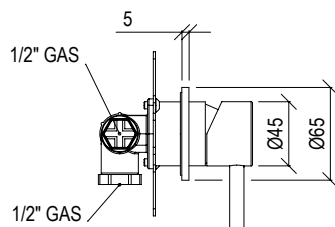

0251043X

*

- Miscelatore monocomando incasso Ø45mm inox 316L
- Uscita a sinistra
- Connessione G1/2"

- Built-in mixer Ø45mm inox 316L
- Left water output
- G1/2" connection

Cod. 022 021 PVD PVD SPECIAL