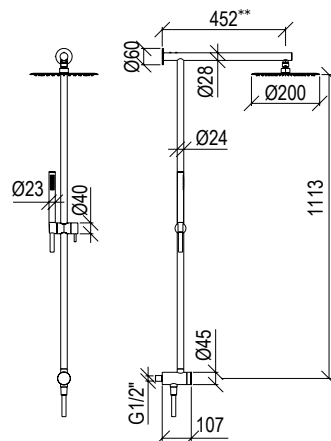

0031122X

- Colonna doccia con deviatore 2 vie inox 304L
- Deviatore a tiro con ritorno automatico
- Doccetta anticalcare con flessibile l. 160cm
- Connessione G1/2"
- Soffione ispezionabile Ø20cm, braccio 45cm
- ** Disponibile con braccio da 35cm, cod. 0251122X
- Shower column with 2-way diverter inox 304L
- Pulling diverter with automatic return
- Anti limestone hand shower with l. 160cm flexible tube
- G1/2" connection
- Inspectionable shower head Ø20cm, 45cm shower arm
- ** Available with 35cm shower arm, cod. 0251122X

Cod. 022 021 PVD PVD SPECIAL