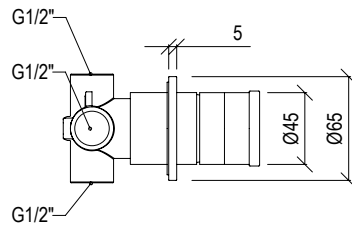

0281153X

*

- Deviatore rotativo incasso 3 vie con STOP Ø45mm inox 316L
- Connessione G1/2"

- 3-way built-in rotating diverter with STOP Ø45mm inox 316L
- G1/2" connection

Cod. 022 021 PVD PVD SPECIAL