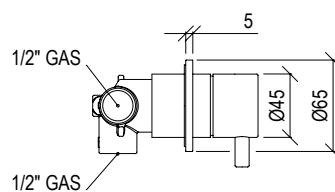

0251152X

*

- Deviatore rotativo incasso 2 vie Ø45mm inox 316L
- Connessione G1/2"

- 2-way built-in rotating diverter Ø45mm inox 316L
- G1/2" connection

Cod.	022	021	PVD	PVD SPECIAL