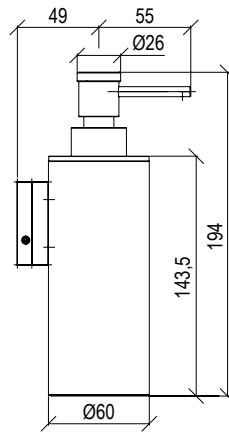

0282002X

- Dosa sapone a parete inox 316L
- Wall-mount soap dispenser inox 316L

Cod. 022 021 PVD PVD SPECIAL