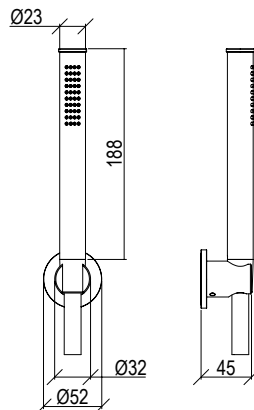

0381076X

- Set doccia inox 316L
- Doccetta anticalcare con flessibile l. 160cm
- Supporto doccia
- Rosone Ø52mm

- Shower set inox 316L
- Anti limestone hand shower with l. 160cm flexible tube
- Shower holder
- Rosette Ø52mm

Cod. 022 021 PVD PVD SPECIAL