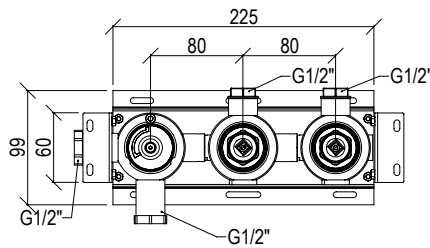

0274011X PARTE INCASSO / BUILT-IN PART

*