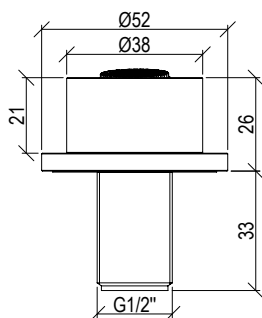

0031381X

- Bodyjet con rosone Ø52mm inox 316L
- Getto spray anticalcare orientabile
- Connessione G1/2"

- *Bodyjet with Ø52mm rosette inox 316L*
- *Adjustable anti limestone spray jet*
- *G1/2" connection*

Cod. 022 021 PVD PVD SPECIAL