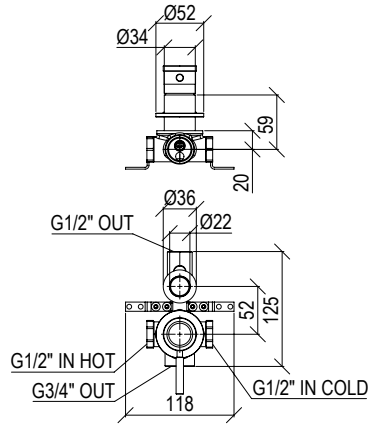

0381080X

*

- Miscelatore monocomando incasso 2 vie Ø34mm inox 316L
- Deviatore a pulsante con ritorno automatico
- Connessione G1/2"
- Installazione standard: Rosoni Ø36mm e Ø60mm
- Installazione alternativa: Piastra rettangolare 90x150mm
- **N.B.:** Abbinabile a soffione max. 250mm, non per vasca

- 2-way built-in mixer Ø34mm inox 316L
- Push button diverter with automatic return
- G1/2" connection
- Standard installation: Ø36mm and Ø60mm rosettes
- Alternative installation: 90x150mm rectangular plate
- **F.Y.I.:** Suitable for shower head max. 250mm, not for bathtub

Cod. 022 021 PVD PVD SPECIAL