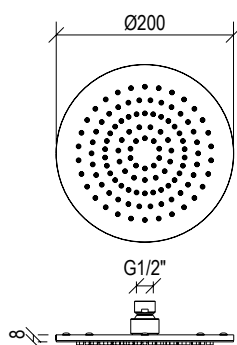

0260072X

- Soffione doccia tondo Ø20cm inox 316L
- Ispezionabile
- Ugelli anticalcare
- Connessione con snodo a sfera G1/2"
- Round shower head Ø20cm inox 316L
- Inspectionable
- Anti limestone nozzle
- Ball joint with G1/2" connection

Cod. 022 021 PVD PVD SPECIAL