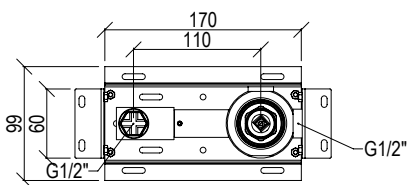

0274009X PARTE INCASSO / BUILT-IN PART

*

- Lavabo incasso mono acqua
- Uscita a sinistra
- Connessione G1/2"
- Built-in part cold water washbasin
- Left water output
- G1/2" connection

Cod. 000