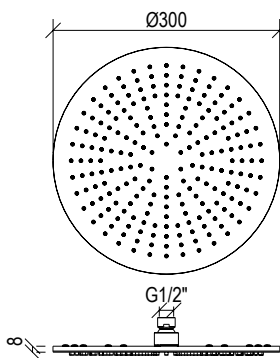

0260276X

- Soffione doccia tondo Ø30cm inox 316L
- Ispezionabile
- Ugelli anticalcare
- Connessione con snodo a sfera G1/2"
- Round shower head Ø30cm inox 316L
- Inspectionable
- Anti limestone nozzle
- Ball joint with G1/2" connection

Cod. 022 021 PVD PVD SPECIAL