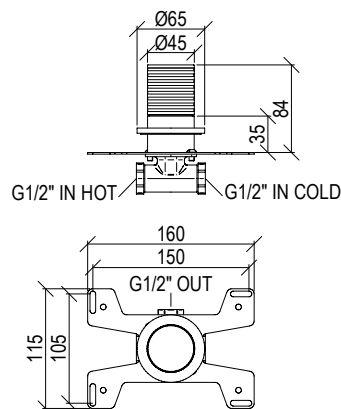

0431040X

*

- Miscelatore monocomando incasso $\varnothing 45$ mm inox 316L
- Uscita in alto
- Connessione G1/2"
- Built-in mixer $\varnothing 45$ mm inox 316L
- Up water output
- G1/2" connection

Cod. 022 021 PVD PVD SPECIAL