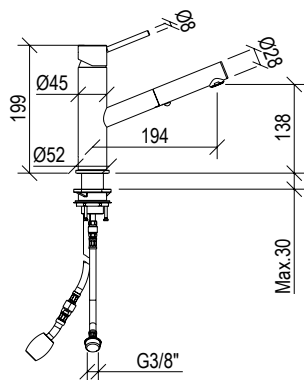

0031028X DMB

- Miscelatore cucina inox 316L
- Doccetta estraibile a 2 getti anticalcare
- Flessibili di collegamento G3/8"

- Kitchen mixer inox 316L
- 2-way pull-out anti limestone shower
- G3/8" inox flexible hoses

Cod. 022 021 PVD PVD SPECIAL