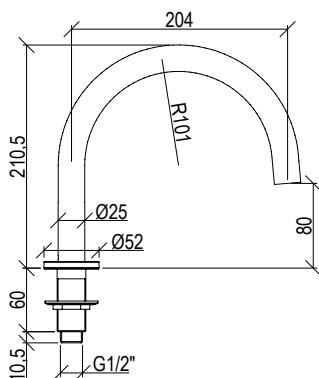

0331200X

- Bocca erogazione bordovasca ad arco Ø25mm inox 316L
- Aeratore anticalcare M21,5X1
- Connessione G1/2"

- Bathtub arch spout Ø25mm inox 316L
- Anti limestone aerator M21,5X1
- G1/2" connection

Cod. 022 021 PVD PVD SPECIAL