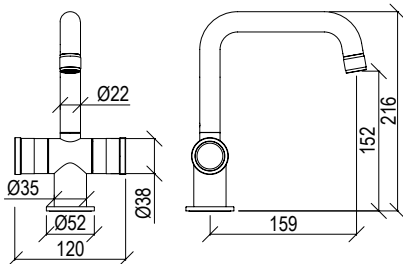

0281240X

- Miscelatore lavabo monoforo inox 316L **S/SCARICO**
- Bocca l. 16cm con aeratore anticalcare M18,5x1
- Vitone ceramico 1/4 giro
- Flessibili di collegamento G3/8"

- 1-hole washbasin mixer inox 316L **W/O WASTE**
- Spout l. 16cm with anti limestone aerator M18,5x1
- 1/4 rotation ceramic valve
- G3/8" inox flexible hoses

Cod. 022 021 PVD PVD SPECIAL