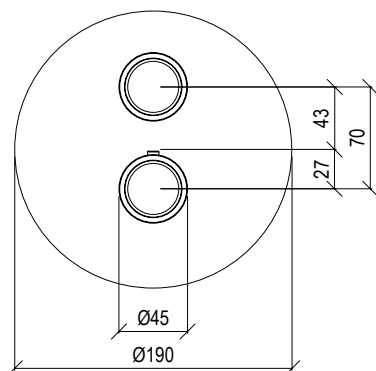

0281933X

*

- Miscelatore termostatico incasso 2 vie Ø45mm inox 316L
- Deviatore rotativo
- Valvole antiritorno ispezionabili
- Connessione G1/2"
- Scatola incasso

- 2-way built-in thermostatic mixer Ø45mm inox 316L
- Rotating diverter
- Inspectionable check valves
- G1/2" connection
- Built-in box

Cod. 022 021 PVD PVD SPECIAL