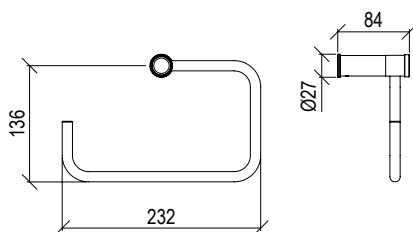

0282008X

- Porta asciugamani ad anello inox 316L
- Ring towel rail inox 316L

Cod. 022 021 PVD PVD SPECIAL