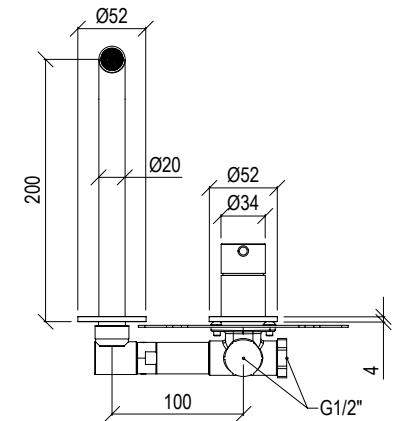

0331197X

*

- Miscelatore lavabo incasso Ø34mm inox 316L
- Bocca l. 20cm con aeratore anticalcare M16,5x1
- Connessione G1/2"

- Built-in washbasin mixer Ø34mm inox 316L
- Spout l. 20cm with anti limestone aerator M16,5x1
- G1/2" connection

Cod. 022 021 PVD PVD SPECIAL