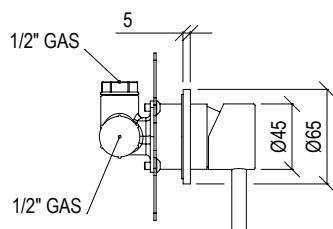

0251040X

*

- Miscelatore monocomando incasso Ø45mm inox 316L
- Uscita in alto
- Connessione G1/2"

- Built-in mixer Ø45mm inox 316L
- Up water output
- G1/2" connection

Cod. 022 021 PVD PVD SPECIAL