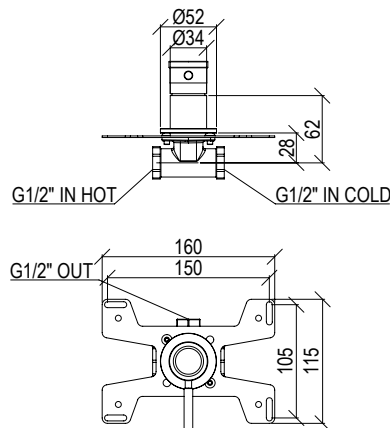

0381040X

*

- Miscelatore monocomando incasso Ø34mm inox 316L
- Uscita in alto
- Connessione G1/2"
- **N.B.:** Abbinabile a soffione max. 250mm, non per vasca
- Built-in mixer Ø34mm inox 316L
- Up water output
- G1/2" connection
- **F.Y.I.:** Suitable for shower head max. 250mm, not for bathtub

Cod. 022 021 PVD PVD SPECIAL