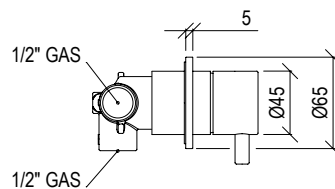

0251042X

*

- Deviatore rotativo incasso 2 vie con STOP Ø45mm inox 316L
- Connessione G1/2"

- 2-way built-in rotating diverter with STOP Ø45mm inox 316L
- G1/2" connection

Cod.	022	021	PVD	PVD SPECIAL