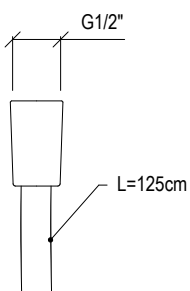

**0151173X**

- Flessibile doccia l. 175cm "Cromalux Inox"
- Attacco conico G1/2" anti-torsione

- L. 175cm shower hose "Cromalux Inox"
- Conical nut G1/2" with anti-twisting

Cod. 022 021 PVD PVD SPECIAL

**0131238X**