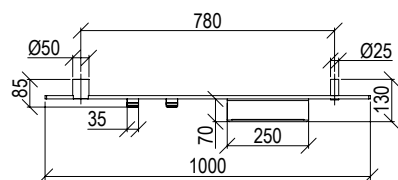

- Barra portaoggetti a muro con accessori inox 316L
- *Wall-mount shower bar with accessories inox 316L*

Cod. 022 021 PVD PVD SPECIAL

**0032044X**

- Piantana porta scopino e porta rotolo inox 316L
- *Freestanding toilet brush and paper holder inox 316L*