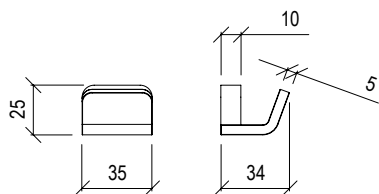

0302018X EXO

- Appendiabiti l. 3cm inox 316L
- Robe hook l. 3cm inox 316L

Cod. 022 021 PVD PVD SPECIAL