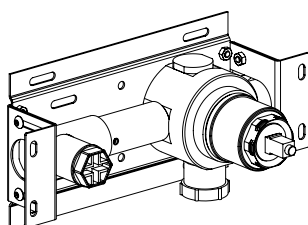

0274006X PARTE INCASSO / BUILT-IN PART

*

- Miscelatore lavabo incasso
- Uscita a sinistra
- Connessione G1/2"

- Built-in part washbasin mixer
- Left water output
- G1/2" connection

Disponibile anche in versione inox 316L
Codice prodotto: **0274016X** - Prezzo: € 378

Also available in inox 316L
Product code: **0274016X** - Price: € 378

Cod. 000