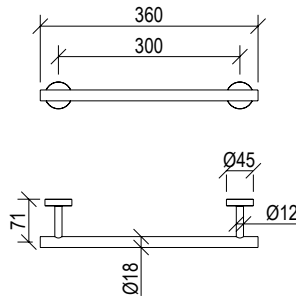

0032005X

- Porta asciugamani l. 30cm inox 316L

- *Towel rail l. 30cm inox 316L*

Cod. 022 021 PVD PVD SPECIAL