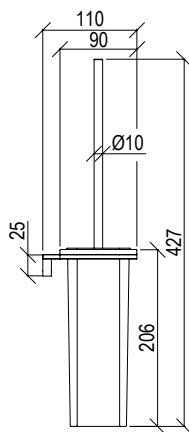

0302015X EXO

- Porta scopino a parete inox 316L
- Vaso in vetro
- *Wall-mount toilet brush holder inox 316L*
- *Tempered glass vase*

Cod. 022 021 PVD PVD SPECIAL