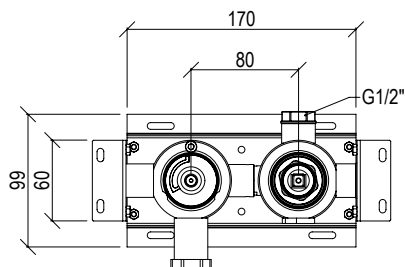

0274004X PARTE INCASSO / BUILT-IN PART

*

- Miscelatore termostatico incasso 2 vie
- Deviatore rotativo con STOP
- Connessione G1/2"
- Valvole antiritorno non ispezionabili

- 2-way built-in part thermostatic mixer
- Rotating diverter with STOP
- G1/2" connection
- Not inspectable check valves

Cod. 000