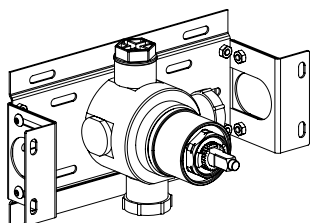

0274001X PARTE INCASSO / BUILT-IN PART

*

- Miscelatore incasso monocomando
- Uscita in alto
- Connessione G1/2"

- Built-in part mixer
- Up water output
- G1/2" connection

Cod. 000

0285040X PARTE ESTERNA / EXTERNAL PART