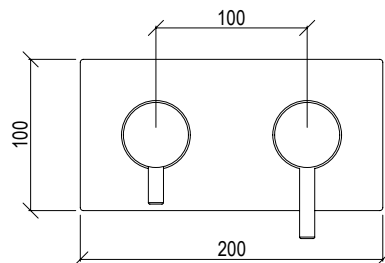

0031931X

*

- Miscelatore monocomando incasso 3 vie Ø45mm inox 316L
- Deviatore rotativo
- Connessione G1/2"

- 3-way built-in mixer Ø45mm inox 316L
- Rotating diverter
- G1/2" connection

Cod. 022 021 PVD PVD SPECIAL