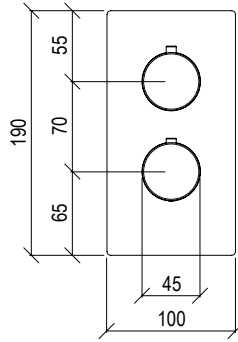

0031933X

*

- Miscelatore termostatico incasso 2 vie Ø45mm inox 316L
- Deviatore rotativo
- Valvole antiritorno ispezionabili
- Connessione G1/2"
- Scatola incasso

- *2-way built-in thermostatic mixer Ø45mm inox 316L*
- *Rotating diverter*
- *Inspectionable check valves*
- *G1/2" connection*
- *Built-in box*

Cod. 022 021 PVD PVD SPECIAL