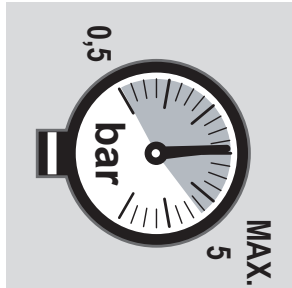

SUPER INOX®

Made in Italy

1 0515040X

0515410X

0515412X

FOR INSTALLATION OF THE SHOWER PLEASE REFER TO THE ATTACHED INSTRUCTION: 0511054X_H

2 0515040X

2 0515410X / 0515412X