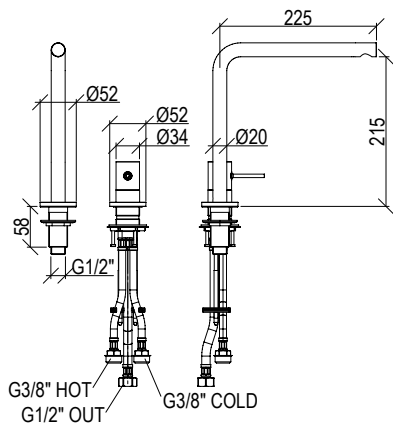

0511193X

*

- Miscelatore lavabo 2 fori Ø34mm inox 316L **S/SCARICO**
- Bocca di erogazione con aeratore anticalcare M16x1
- Flessibili di collegamento G3/8"

- 2-hole washbasin mixer Ø34mm inox 316L **W/O WASTE**
- Spout with anti limestone aerator M16x1
- G3/8" inox flexible hoses

Cod. 022 021 PVD PVD SPECIAL