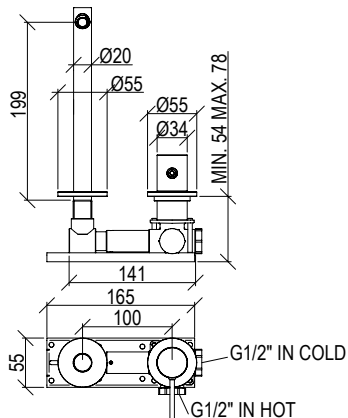

0511197X

*

- Miscelatore lavabo incasso Ø34mm inox 316L
- Bocca l. 20cm con aeratore anticalcare M16x1
- Connessione G1/2"

- Built-in washbasin mixer Ø34mm inox 316L
- Spout l. 20cm with anti limestone aerator M16x1
- G1/2" connection

Cod. 022 021 PVD PVD SPECIAL