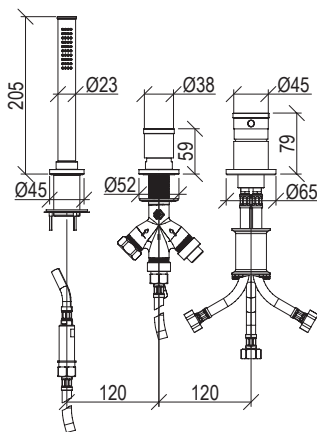

0281004X RÉTRO

*

- Gruppo bordo vasca 3 fori Ø45mm inox 316L
- Alimentazione per colonna di scarico vasca
- Doccetta anticalcare con flessibile l. 200mm
- Deviatore a pulsante con ritorno automatico
- Flessibili di collegamento G1/2"

- 3-hole deck-mount bathtub mixer Ø45mm inox 316L
- Water supply for bathtub
- Anti limestone hand shower with l. 200cm flexible tube
- Push button diverter with automatic return
- G1/2" inox flexible hoses

Cod. 022 021 PVD PVD SPECIAL