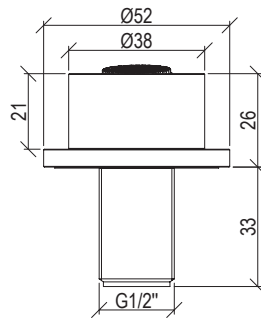

0031381X

- Bodyjet con rosone Ø52mm inox 316L
- Getto spray anticalcare orientabile
- Connessione G1/2"

- *Bodyjet with Ø52mm rosette inox 316L*
- *Adjustable anti limestone spray jet*
- *G1/2" connection*

Cod. 022 021 PVD PVD SPECIAL