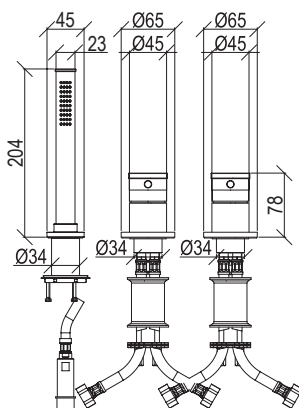

0281404X RÉTRO

*

- Gruppo bordo vasca 3 fori Ø45mm inox 316L
- Alimentazione per colonna di scarico vasca
- Doccetta anticalcare con flessibile l. 200cm
- Deviatore rotativo
- Flessibili di collegamento G1/2"

- 3-hole deck-mount bathtub mixer Ø45mm inox 316L
- Water supply for bathtub
- Anti limestone hand shower with l. 200cm flexible tube
- Rotating diverter
- G1/2" inox flexible hoses

Cod. 022 021 PVD PVD SPECIAL