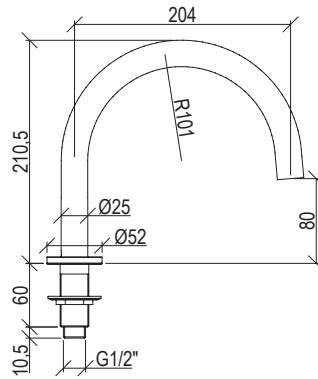

0331200X

- Bocca erogazione bordovasca ad arco Ø25mm inox 316L
- Areatore anticalcare M21,5X1
- Connessione G1/2"

- Bathtub arch spout Ø25mm inox 316L
- Anti limestone aerator M21,5X1
- G1/2" connection

Cod. 022 021 PVD PVD SPECIAL