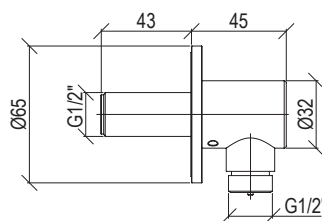

0251068X

- Presa acqua tonda G1/2" inox 316L
- Rosone Ø65mm
- Round G1/2" water connection inox 316L
- Rosette Ø65mm

Cod. 022 021 PVD PVD SPECIAL