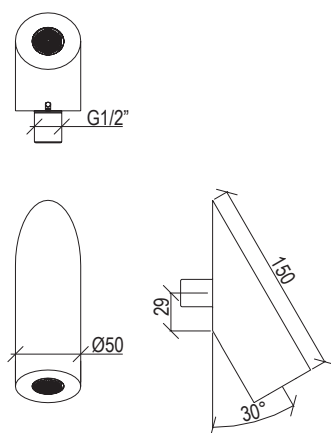

Cod. 000

0031387X

- Soffione doccia a muro inclinato inox 304L
- Tondo Ø50mm con getto spray anticalcare
- Connessione G1/2"

- Reclined wall-mount shower head inox 304L
- Round Ø50mm with anti limestone spray
- G1/2" connection