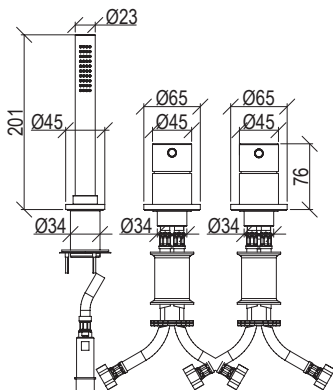

0031404X DMB

*

- Gruppo bordo vasca 3 fori Ø45mm inox 316L
- Alimentazione per colonna di scarico vasca
- Doccetta anticalcare con flessibile l. 200cm
- Deviatore rotativo
- Flessibili di collegamento G1/2"

- 3-hole deck-mount bathtub mixer Ø45mm inox 316L
- Water supply for bathtub
- Anti limestone hand shower with l. 200cm flexible tube
- Rotating diverter
- G1/2" inox flexible hoses

Cod. 022 021 PVD PVD SPECIAL