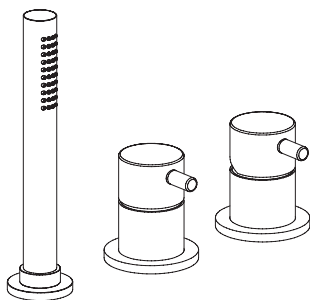

0031404X DMB

*

- Gruppo bordo vasca 3 fori Ø45mm inox 316L
- Alimentazione per colonna di scarico vasca
- Doccetta anticalcare con flessibile l. 200cm
- Deviatore rotativo
- Flessibili di collegamento G1/2"

- 3-hole deck-mount bathtub mixer Ø45mm inox 316L
- Water supply for bathtub
- Anti limestone hand shower with l. 200cm flexible tube
- Rotating diverter
- G1/2" inox flexible hoses

Cod. 022 021 PVD PVD SPECIAL