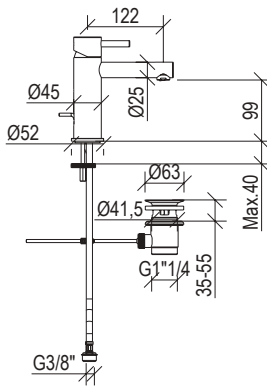

0031020X

- Miscelatore lavabo Ø45mm inox 316L **C/SCARICO**
- Bocca l. 12cm con aeratore anticalcare M21x1
- Scarico G1"1/4
- Flessibili di collegamento G3/8"

- Washbasin mixer Ø45mm inox 316L **W/ WASTE**
- Spout l. 12cm with anti limestone aerator M21x1
- G1"1/4 waste
- G3/8" inox flexible hoses

Cod. 022 021 PVD PVD SPECIAL