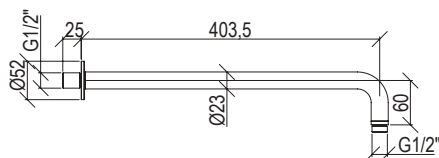

0331236X

- Braccio doccia a parete l. 40cm inox 316L
- Connessione G1/2"
- Wall-mount l. 40cm shower arm inox 316L
- G1/2" connection

Cod. 022 021 PVD PVD SPECIAL