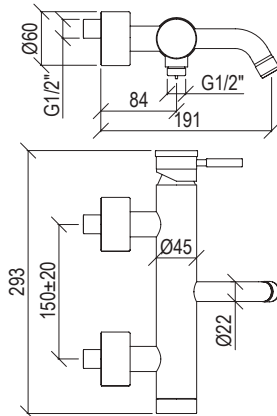

0281011X

*

- Miscelatore monocomando esterno vasca Ø45mm inox 316L
- Deviatore a tiro con ritorno automatico
- Bocca con aeratore anticalcare M18,5x1
- Connessione G1/2"

- *Wall-mount bathtub mixer Ø45mm inox 316L*
- *Pull-out diverter with automatic return*
- *Spout with anti limestone aerator M18,5x1*
- *G1/2" connection*

Cod. 022 021 PVD PVD SPECIAL

0281124X

*