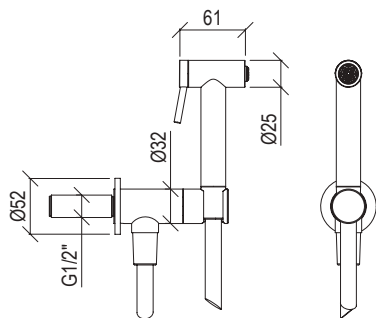

0031062X

- Set WC inox 316L
- Doccetta igienica con flessibile l. 125cm
- Presa acqua con supporto doccia con funzione on-off
- Connessione G1/2"
- WC set inox 316L
- Hygienic hand shower with l. 125cm flexible tube
- Water connection with shower holder with on-off function
- G1/2" connection

Cod. 022 021 PVD PVD SPECIAL