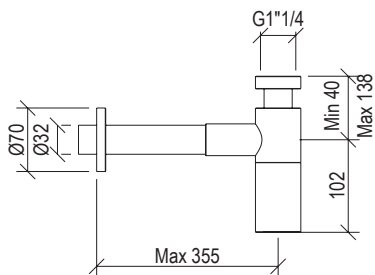

- Sifone minimale tondo G1"1/4 inox 304L
- Modello lusso
- Minimal round siphon G1"1/4 inox 304L
- Luxury model

Cod. 022 021 PVD PVD SPECIAL

* Corpo incasso in ottone - Brass built-in body
** Prodotto in ottone - Brass product