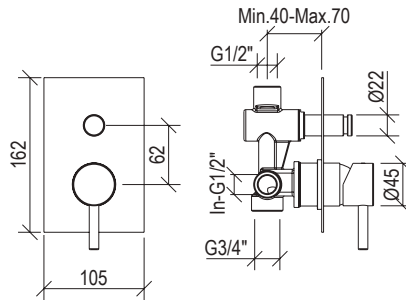

0031080X

*

- Miscelatore monocomando incasso 2 vie Ø45mm inox 316L
- Deviatore a pulsante con ritorno automatico
- Connessione G1/2"

- 2-way built-in mixer Ø45mm inox 316L
- Push button diverter with automatic return
- G1/2" connection

Cod. 022 021 PVD PVD SPECIAL

0031014X

*