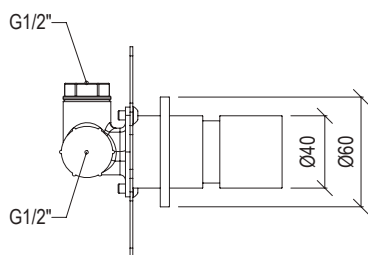

0361040X

*

- Miscelatore monocomando incasso Ø40mm inox 316L
- Uscita in alto
- Connessione G1/2"

- Built-in mixer Ø40mm inox 316L
- Up water output
- G1/2" connection

Cod. 022 021 PVD PVD SPECIAL