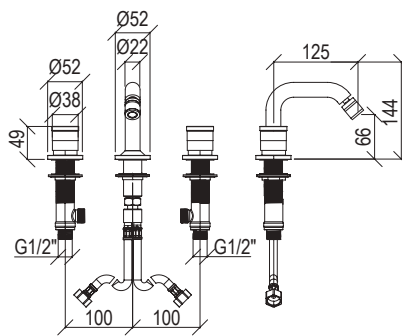

0281053X

*

- Miscelatore bidet 3 fori Ø38mm inox 316L **S/SCARICO**
- Bocca con snodo e aeratore anticalcare M16x1
- Vitone ceramico 1/4 giro
- Connessione G1/2"

- 3-hole bidet mixer Ø38mm inox 316L **W/O WASTE**
- Spout with joint and anti limestone aerator M16x1
- 1/4 rotation ceramic valve
- G1/2" connection

Cod. 022 021 PVD PVD SPECIAL