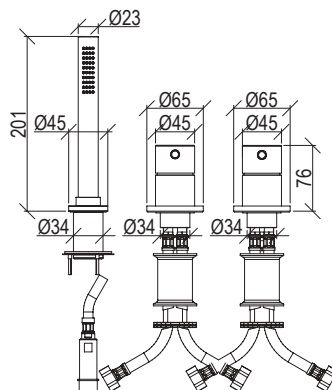

0031404X

*

- Gruppo bordo vasca 3 fori Ø45mm inox 316L
- Alimentazione per colonna di scarico vasca
- Doccetta anticalcare con flessibile l. 200cm
- Deviatore rotativo
- Flessibili di collegamento G1/2"

- 3-hole deck-mount bathtub mixer Ø45mm inox 316L
- Water supply for bathtub
- Anti limestone hand shower with l. 200cm flexible tube
- Rotating diverter
- G1/2" inox flexible hoses

Cod. 022 021 PVD PVD SPECIAL