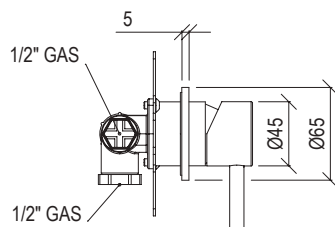

0251043X

*

- Miscelatore monocomando incasso Ø45mm inox 316L
- Uscita a sinistra
- Connessione G1/2"

- Built-in mixer Ø45mm inox 316L
- Left water output
- G1/2" connection

Cod. 022 021 PVD PVD SPECIAL