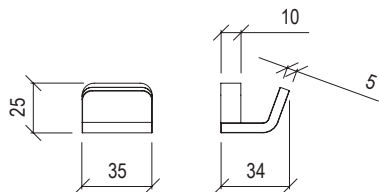

0302018X EXO

- Appendiabiti l. 3cm inox 316L
- Robe hook l. 3cm inox 316L

Cod. 022 021 PVD PVD SPECIAL