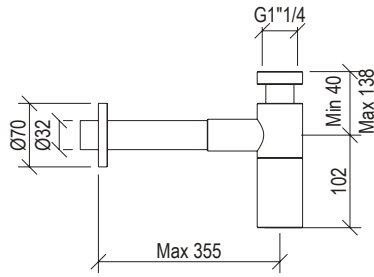

0031079X

- Sifone minimale tondo G1"1/4 inox 304L
- Modello lusso

- *Minimal round siphon G1"1/4 inox 304L*
- *Luxury model*

Cod. 022 021 PVD PVD SPECIAL