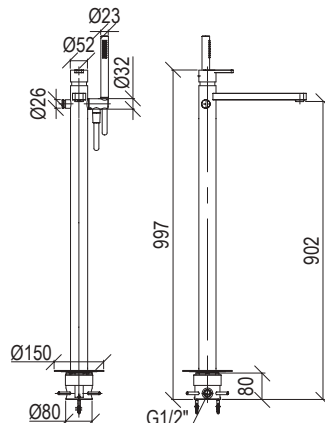

0301124X

*

- Miscelatore vasca a pavimento Ø52mm inox 316L
- Deviatore a tiro con ritorno automatico
- Doccetta anticalcare con flessibile l. 160cm
- Bocca con aeratore anticalcare M24x1
- Connessione G1/2"

- Floorstanding bathtub mixer Ø52mm inox 316L
- Pulling diverter with automatic return
- Anti limestone hand shower with l. 160cm flexible tube
- Spout with anti limestone aerator M24x1
- G1/2" connection

Cod. 022 021 PVD PVD SPECIAL