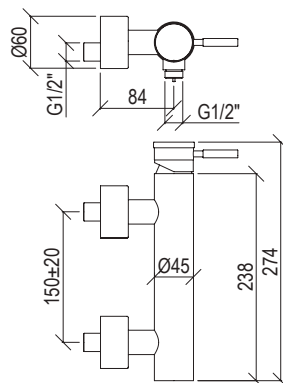

0281081X

*

- Miscelatore monocomando esterno doccia Ø45mm inox 316L
- Uscita doccia G1/2"
- Connessione G1/2"

- Wall-mount shower mixer Ø45mm inox 316L
- Shower connection G1/2"
- G1/2" connection

Cod. 022 021 PVD PVD SPECIAL