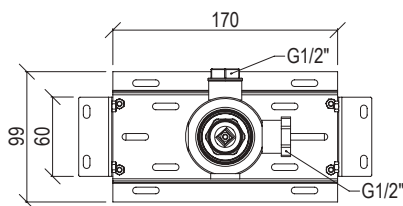

0274002X PARTE INCASSO / BUILT-IN PART

*

- Valvola incasso on/off
- Uscita in alto
- Connessione G1/2"

- Built-in part on/off straight valve
- Up water output
- G1/2" connection

Cod. 000