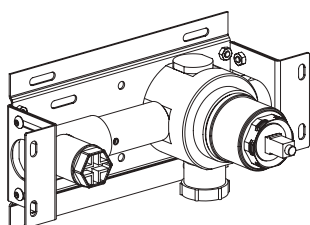

0274006X PARTE INCASSO / BUILT-IN PART

*

- Miscelatore lavabo incasso
- Uscita a sinistra
- Connessione G1/2"

- Built-in part washbasin mixer
- Left water output
- G1/2" connection

Disponibile anche in versione inox 316L
Codice prodotto: **0274016X** - Prezzo: € 378

Also available in inox 316L
Product code: **0274016X** - Price: € 378

Cod. 000

0255197X PARTE ESTERNA / EXTERNAL PART