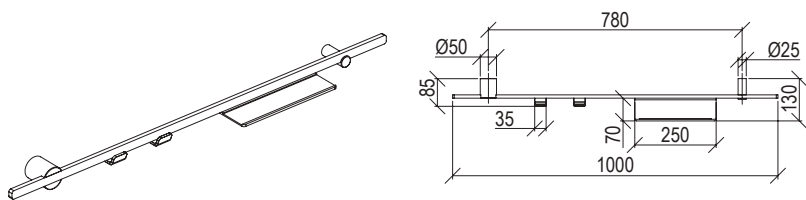

0302041X

- Barra portaggetti a muro con accessori inox 316L

- Wall-mount shower bar with accessories inox 316L

Cod. 022 021 PVD PVD SPECIAL