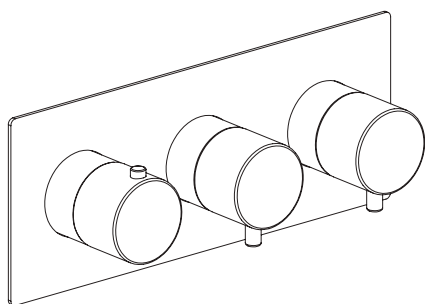

0035408X PARTE ESTERNA / EXTERNAL PART