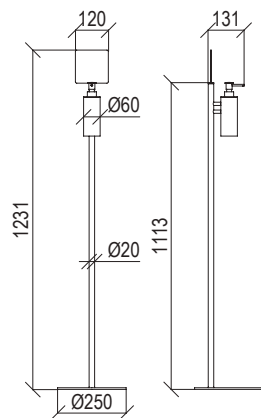

0032003X STILLA

- Dispenser gel igienizzante/sapone mani inox 316L
- Appoggio a terra con piantana
- Serbatoio da 250ml

- Hand sanitizer gel/soap dispenser inox 316L
- Freestanding
- 250ml tank

Cod. 022 021 PVD PVD SPECIAL