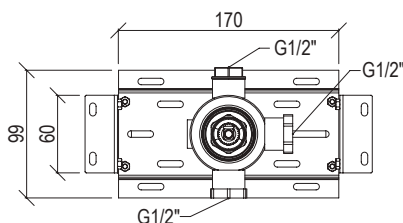

0435040X PARTE ESTERNA / EXTERNAL PART

- Miscelatore incasso idroprogressivo Ø45mm inox 316L
- Built-in progressive mixer Ø45mm inox 316L

Cod. 022 021 PVD PVD SPECIAL

0274001X PARTE INCASSO / BUILT-IN PART

*

- Miscelatore incasso
- Uscita in alto
- Connessione G1/2"
- Built-in part washbasin mixer
- Up water output
- G1/2" connection

Cod. 000

0435410X PARTE ESTERNA / EXTERNAL PART

- Miscelatore idroprogressivo incasso 2 vie Ø45mm inox 316L
- Deviatore rotativo
- 2-way built-in progressive mixer Ø45mm inox 316L
- Rotating diverter