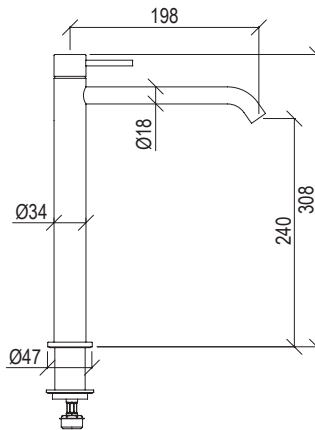

0341120X

- Miscelatore lavabo alto Ø34mm inox 316L **S/SCARICO**
- Bocca l. 20cm con aeratore anticalcare M16,5x1
- Flessibili di collegamento G3/8"

- High washbasin mixer Ø34mm inox 316L **W/O WASTE**
- Spout l. 20cm with anti limestone aerator M16,5x1
- G3/8" inox flexible hoses

Cod. 022 021 PVD PVD SPECIAL