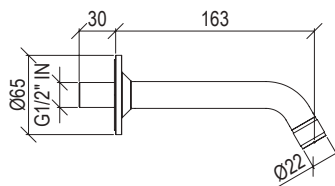

0281044X RÉTRO

- Bocca di erogazione a muro Ø22mm l. 16cm inox 316L
- Aeratore anticalcare M18,5x1
- Connessione G1/2"

- Wall-mount spout Ø22mm l. 16cm inox 316L
- Anti limestone aerator M18,5x1
- G1/2" connection

Cod. 022 021 PVD PVD SPECIAL