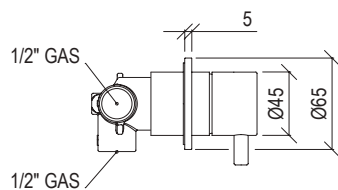

0251152X

*

- Deviatore rotativo incasso 2 vie Ø45mm inox 316L
- Connessione G1/2"

- 2-way built-in rotating diverter Ø45mm inox 316L
- G1/2" connection

Cod.	022	021	PVD	PVD SPECIAL