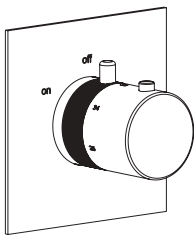

0031014X

*

- Miscelatore termostatico incasso Ø45mm inox 316L
- Regolatore di flusso
- Fermo temperatura 38°
- Uscita in alto
- Connessione G1/2"

- Built-in thermostatic mixer Ø45mm inox 316L
- Water flow regulator
- Safety block 38°
- Up water output
- G1/2" connection

Cod. 022 021 PVD PVD SPECIAL