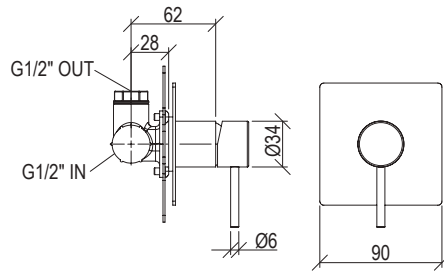

0451040X

*

- Miscelatore monocomando incasso Ø34mm inox 316L
- Uscita in alto
- Connessione G1/2"

- Built-in mixer Ø34mm inox 316L
- Up water output
- G1/2" connection

Cod. 022 021 PVD PVD SPECIAL