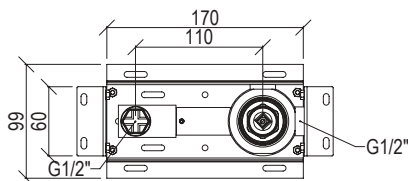

- Lavabo incasso mono acqua
- Uscita a sinistra
- Connessione G1/2"
- Built-in part cold water washbasin
- Left water output
- G1/2" connection

Cod. 000