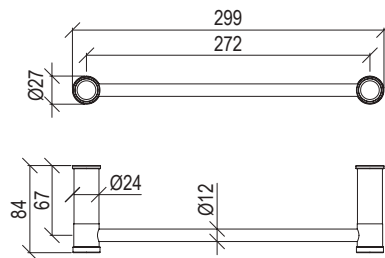

0282005X

- Porta asciugamani l. 30cm inox 316L

- *Towel rail l. 30cm inox 316L*

Cod. 022 021 PVD PVD SPECIAL