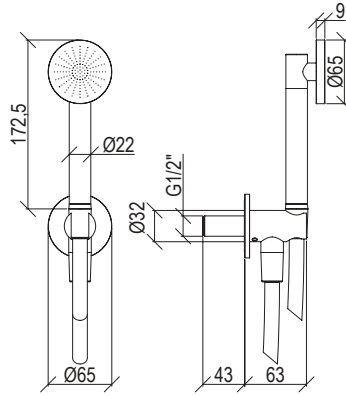

0431054X

- Set doccia inox 316L
- Doccetta con flessibile l. 160cm
- Presa acqua con supporto doccia con connessione G1/2"
- Rosone Ø65mm

- Shower set inox 316L
- Hand shower with l. 160cm flexible tube
- G1/2" water connection with shower holder
- Rosette Ø65mm

Cod. 022 021 PVD PVD SPECIAL

0251046X

- Braccio doccia a parete l. 20cm inox 316L
- Connessione G1/2"

- Wall-mount l. 20cm shower arm inox 316L
- G1/2" connection

Cod. 022 021 PVD PVD SPECIAL

CAVE