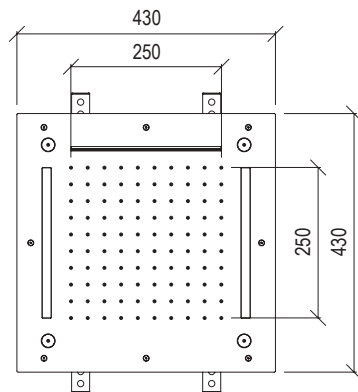

0161389X

- Soffione incasso doccia inox 304L
- Quadrato 430mm con ugelli anticalcare
- Getto pioggia + getto cascata + getto nebulizzato
- Illuminazione LED cromoterapia con pulsantiera
- Connessione G1/2"
- **N.B.:** Non disponibile nella finitura 164 PVD COFFEE

- Built-in ceiling shower head inox 304L
- Square 430mm with anti limestone nozzle
- Rain jet + waterfall jet + nebulized jet
- LED chromotherapy with remote control
- G1/2" connection
- **F.Y.I.:** Finish 164 PVD COFFEE not available

Cod. 022 021 PVD PVD SPECIAL