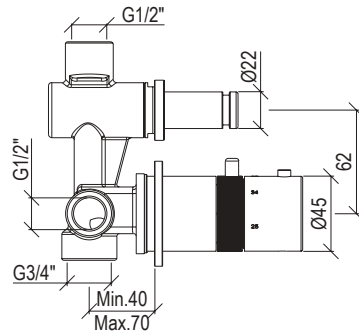

0251117X

*

- Miscelatore termostatico incasso 2 vie Ø45mm inox 316L
- Deviatore a pulsante con ritorno automatico
- Connessione G1/2"

- 2-way built-in thermostatic mixer Ø45mm inox 316L
- Push button diverter with automatic return
- G1/2" connection

Cod.	022	021	PVD	PVD SPECIAL