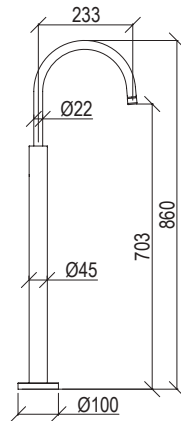

0281322X

- Bocca di erogazione a pavimento Ø45mm inox 316L
- Connessione G1/2"

- Floorstanding spout Ø45mm inox 316L
- G1/2" connection

Cod. 022 021 PVD PVD SPECIAL