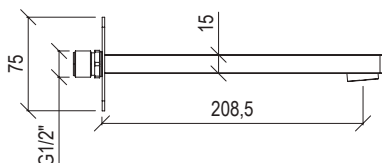

0301205X

- Bocca di erogazione a muro l. 21cm inox 316L
- Aeratore anticalcare M18,5x1
- Connessione G1/2"

- Wall-mount spout l. 21cm inox 316L
- Anti limestone aerator M18,5x1
- G1/2" connection

Cod. 022 021 PVD PVD SPECIAL