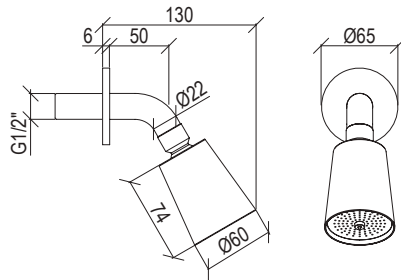

0031390X

- Soffione a muro orientabile "campana" Ø60mm inox 316L
- Getto pioggia libero (senza ugelli)
- Connessione G1/2"

- *Wall-mount adjustable shower head Ø60mm inox 316L*
- *Free rain jet (without nozzle)*
- *G1/2" connection*

Cod. 022 021 PVD PVD SPECIAL