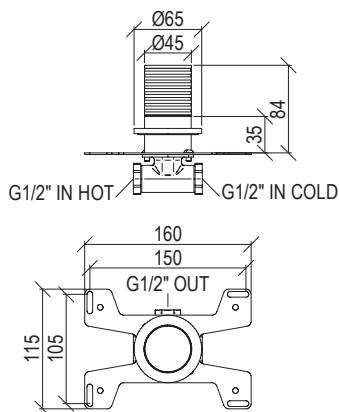

0431040X

*

- Miscelatore monocomando incasso Ø45mm inox 316L
- Uscita in alto
- Connessione G1/2"
- Built-in mixer Ø45mm inox 316L
- Up water output
- G1/2" connection

Cod. 022 021 PVD PVD SPECIAL