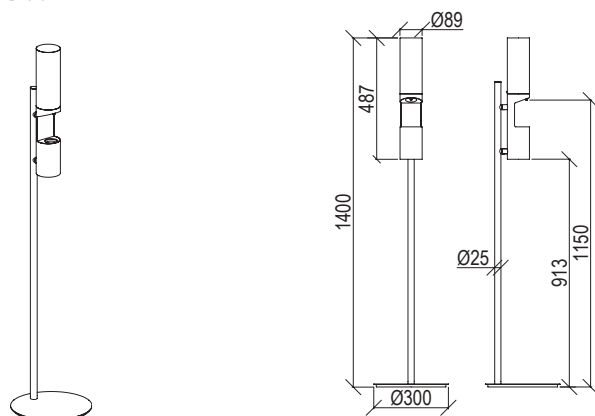

0032034X STILLA

- Dispenser gel igienizzante/sapone mani inox 304L
- Erogazione elettronica tramite sensore di prossimità
- Alimentazione a bassa tensione con 4 batterie AA
- Appoggio a terra con piantana
- Serbatoio da 750ml

- *Hand sanitizer gel/soap dispenser inox 304L*
- *Electronic dispensing by proximity sensor*
- *Low voltage power supply with 4 AA batteries*
- *Freestanding*
- *750ml tank*

Cod. 022 021 PVD PVD SPECIAL