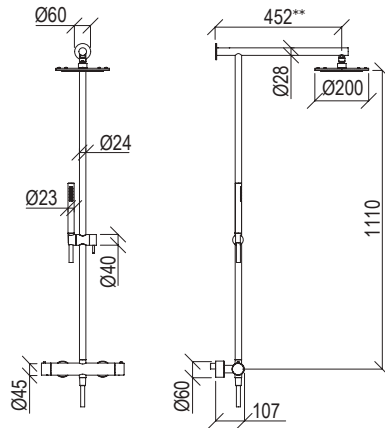

0031134X

*

- Colonna doccia termostatica con scorrevole inox 316L
- Deviatore rotativo
- Doccetta anticalcare con flessibile l. 160cm
- Connessione G1/2" con valvole antiritorno
- Soffione ispezionabile Ø20cm, braccio 45cm

** Disponibile con braccio da 35cm, cod. 0251134X

- Thermostatic shower column with sliding rail inox 316L
- Rotating diverter
- Anti limestone hand shower with l. 160cm flexible tube
- G1/2" connection with check valves

- Inspectionable shower head Ø20cm, 45cm shower arm

** Available with 35cm shower arm, cod. 0251134X

Cod. 022 021 PVD PVD SPECIAL

0031011X

*