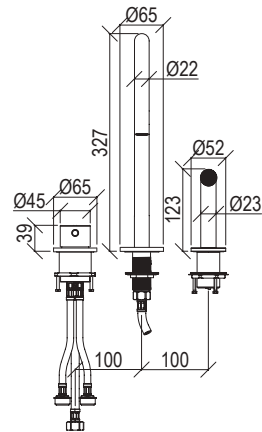

0250225X K-SPRAY

- Miscelatore cucina 3 fori da piano inox 316L
- Canna tonda con aeratore anticalcare
- Doccetta a pulsante con flessibile l. 125cm
- Deviatore automatico
- Flessibili di collegamento G3/8"

- 3-hole kitchen mixer inox 316L
- Round spout with anti limestone aerator
- Push-button hand shower with l. 125cm flexible tube
- Automatic diverter
- G3/8" inox flexible hoses

Cod. 022 021 PVD PVD SPECIAL