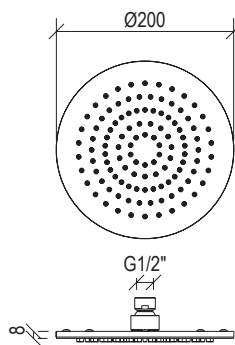

0260072X

- Soffione doccia tondo Ø20cm inox 316L
- Ispezionabile
- Ugelli anticalcare
- Connessione con snodo a sfera G1/2"

- Round shower head Ø20cm inox 316L
- Inspectionable
- Anti limestone nozzle
- Ball joint with G1/2" connection

Cod. 022 021 PVD PVD SPECIAL