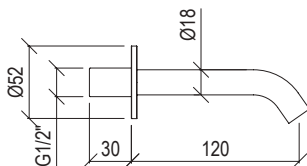

0341324X

- Bocca di erogazione a muro Ø18mm l. 12cm inox 316L
- Aeratore anticalcare M16x1
- Connessione G1/2"

- Wall-mount spout Ø18mm l. 12cm inox 316L
- Anti limestone aerator M16x1
- G1/2" connection

Cod. 022 021 PVD PVD SPECIAL