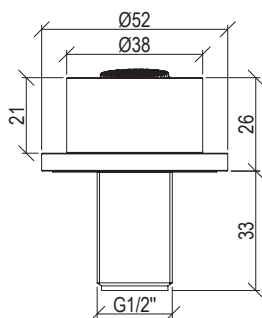

0031381X

- Bodyjet con rosone Ø52mm inox 316L
- Getto spray anticalcare orientabile
- Connessione G1/2"

- *Bodyjet with Ø52mm rosette inox 316L*
- *Adjustable anti limestone spray jet*
- *G1/2" connection*

Cod.	022	021	PVD	PVD SPECIAL