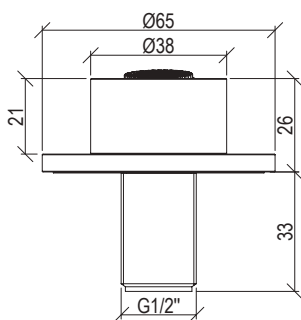

0251381X

- Bodyjet con rosone Ø65mm inox 316L
- Getto spray anticalcare orientabile
- Connessione G1/2"

- *Bodyjet with Ø65mm rosette inox 316L*
- *Adjustable anti limestone spray jet*
- *G1/2" connection*

Cod.	022	021	PVD	PVD SPECIAL