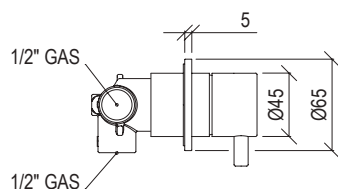

0251042X

*

- Deviatore rotativo incasso 2 vie con STOP Ø45mm inox 316L
- Connessione G1/2"

- 2-way built-in rotating diverter with STOP Ø45mm inox 316L
- G1/2" connection

Cod.	022	021	PVD	PVD SPECIAL