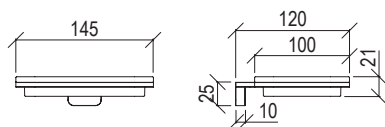

0302004X EXO

- Porta sapone a parete inox 316L
- Piatto in vetro temperato
- Wall-mount soap holder inox 316L
- Tempered glass plate

Cod. 022 021 PVD PVD SPECIAL