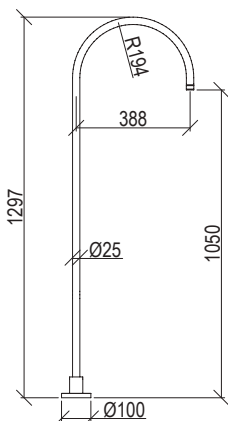

0281330X RÉTRO

- Bocca erogazione lavabo Ø25mm h. 105cm inox 316L
- Connessione G1/2"
- **N.B.:** Non disponibile nelle finiture 141 PVD HIGH BRASS e 164 PVD COFFEE; articolo in PVD h. + 20mm
- Washbasin spout Ø25mm h. 105cm inox 316L
- G1/2" connection
- **F.Y.I.:** Finishes 141 PVD HIGH BRASS and 164 PVD COFFEE not available; PVD article h. + 20mm

Cod. 022 021 PVD PVD SPECIAL