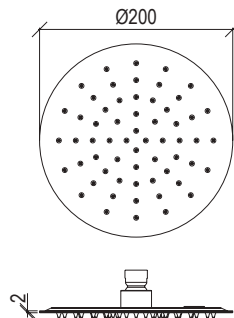

0011072X

- Soffione doccia tondo Ø20cm inox 304L
- Ugelli anticalcare
- Connessione con snodo a sfera G1/2"
- **N.B.:** Non disponibile nella finitura 164 PVD COFFEE

- Round shower head Ø20cm inox 304L
- Anti limestone nozzle
- Ball joint with G1/2" connection
- **F.Y.I.:** Finish 164 PVD COFFEE not available

Cod. 022 021 PVD PVD SPECIAL