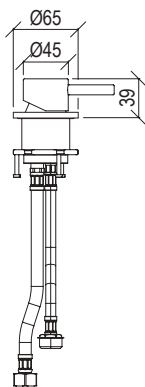

0251141X

*

- Miscelatore comando remoto da piano Ø45mm inox 316L
- Flessibili di collegamento G3/8" IN e G1/2" OUT

- Deck-mount remote control mixer Ø45mm inox 316L
- G3/8" IN and G1/2" OUT inox flexible hoses

Cod. 022 021 PVD PVD SPECIAL