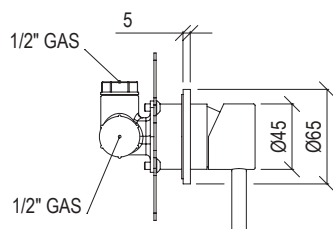

0251040X

*

- Miscelatore monocomando incasso Ø45mm inox 316L
- Uscita in alto
- Connessione G1/2"

- Built-in mixer Ø45mm inox 316L
- Up water output
- G1/2" connection

Cod. 022 021 PVD PVD SPECIAL