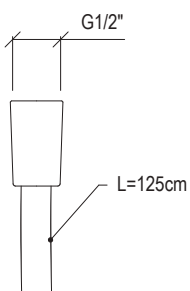

0131238X

- Flessibile doccia l. 125cm "Cromalux Supreme"
- Attacco conico G1/2" anti-torsione

- L. 125cm shower hose "Cromalux Supreme"
- Conical nut G1/2" with anti-twisting

Cod. 022 021 PVD PVD SPECIAL