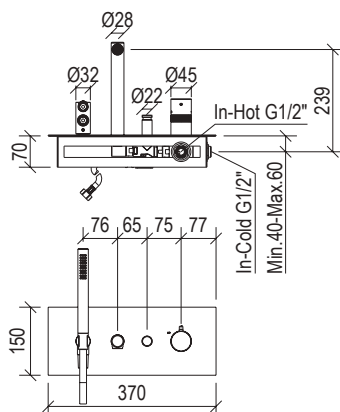

0031199X

*

- Miscelatore termostatico vasca incasso Ø45mm inox 316L
- Blocco temperatura 38°
- Bocca l. 21cm con aeratore anticalcare M24x1
- Doccetta anticalcare con flessibile l. 160cm
- Deviatore a pulsante con ritorno automatico

- Built-in thermostatic bathtub mixer Ø45mm inox 316L
- Safety block at 38°
- Spout l. 21cm with anti limestone aerator M24x1
- Anti limestone hand shower with l. 160cm flexible tube
- Push button diverter with automatic return

Cod. 022 021 PVD PVD SPECIAL