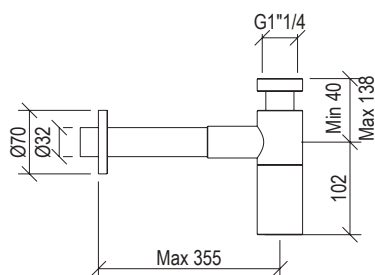

0031079X

- Sifone minimale tondo G1"1/4 inox 304L
- Modello lusso

- *Minimal round siphon G1"1/4 inox 304L*
- *Luxury model*

Cod. 022 021 PVD PVD SPECIAL