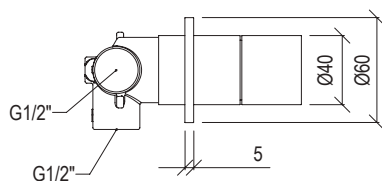

0361152X

*

- Deviatore rotativo incasso 2 vie Ø40mm inox 316L
- Connessione G1/2"

- 2-way built-in rotating diverter Ø40mm inox 316L
- G1/2" connection

Cod. 022 021 PVD PVD SPECIAL