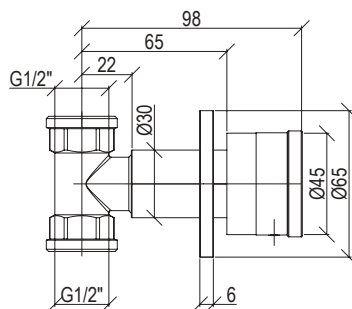

0281034X

*

- Rubinetto d'arresto ad incasso G1/2" inox 316L

- Built-in G1/2" straight valve inox 316

Cod. 022 021 PVD PVD SPECIAL