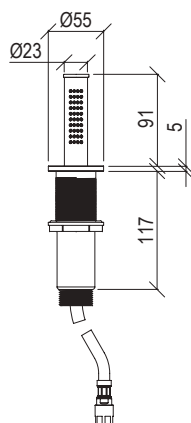

- Set doccetta da piano inox 316L
- Doccetta anticalcare con flessibile l. 200cm
- Supporto doccia incassato

- Deck-mount hand shower set inox 316L
- Anti limestone hand shower with l. 200cm flexible tube
- Built-in shower holder

Cod. 022 021 PVD PVD SPECIAL