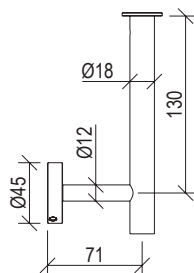

0032025X

- Porta rotolo a parete verticale inox 316L

- Wall-mount vertical toilet paper holder inox 316L

Cod. 022 021 PVD PVD SPECIAL