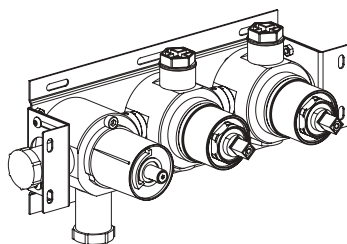

0274011X PARTE INCASSO / BUILT-IN PART

*

- Miscelatore termostatico incasso 2 vie
- 2 valvole on/off indipendenti
- Connessione G1/2"
- Valvole antiritorno non ispezionabili

- 2-way built-in part thermostatic mixer
- 2 on/off straight valves
- G1/2" connection
- Not inspectable check valves

Cod. 000