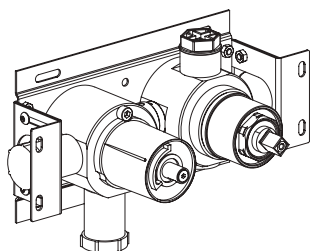

0274008X PARTE INCASSO / BUILT-IN PART

*

- Miscelatore termostatico incasso 1 via
- Valvola on/off
- Connessione G1/2"
- Valvole antiritorno non ispezionabili

- 1-way built-in part thermostatic mixer
- On/off straight valve
- G1/2" connection
- Not inspectable check valves

Cod. 000