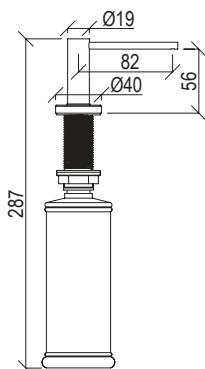

0032030X

- Dispenser sapone/detersivo incasso da piano inox 304L
- Deck-mount built-in soap/detergent dispenser inox 304L

Cod. 022 021 PVD PVD SPECIAL