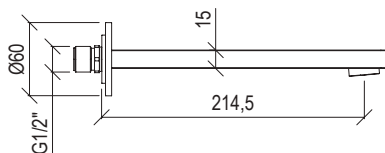

0361205X

- Bocca di erogazione a muro l. 21cm inox 316L
- Aeratore anticalcare M24x1
- Connessione G1/2"

- Wall-mount l. 21cm spout inox 316L
- Anti limestone aerator M24x1
- G1/2" connection

Cod. 022 021 PVD PVD SPECIAL