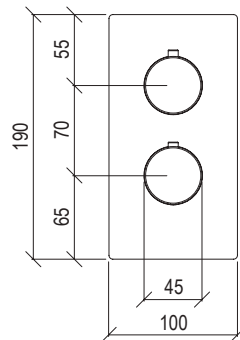

0031934X

*

- Miscelatore termostatico incasso 3 vie Ø45mm inox 316L
- Deviatore rotativo
- Valvole antiritorno ispezionabili
- Connessione G1/2"
- Scatola incasso

- *3-way built-in thermostatic mixer Ø45mm inox 316L*
- *Rotating diverter*
- *Inspectionable check valves*
- *G1/2" connection*
- *Built-in box*

Cod. 022 021 PVD PVD SPECIAL