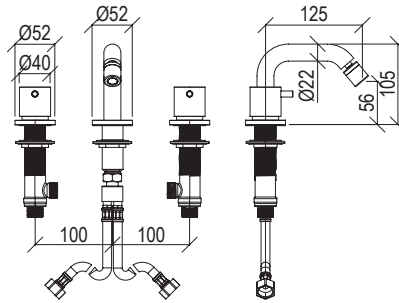

Cod. 022 021 PVD PVD SPECIAL

CAVE

0251053X

*

- Miscelatore bidet 3 fori Ø40mm inox 316L **S/SCARICO**
- Bocca con snodo e aeratore anticalcare M16x1
- Vitone ceramico 1/4 giro
- Connessione G1/2"
- *3-hole bidet mixer Ø40mm inox 316L **W/O WASTE***
- *Spout with joint and anti limestone aerator M16x1*
- *1/4 rotation ceramic valve*
- *G1/2" connection*