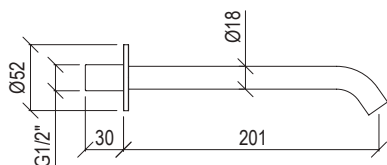

0341205X

- Bocca di erogazione a muro Ø18mm l. 20cm inox 316L
- Aeratore anticalcare M16x1
- Connessione G1/2"

- Wall-mount spout Ø18mm l. 20cm inox 316L
- Anti limestone aerator M16x1
- G1/2" connection

Cod. 022 021 PVD PVD SPECIAL