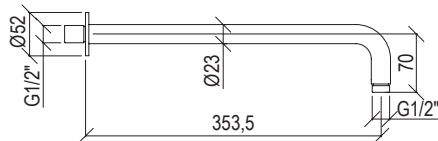

TECHNICAL *Essential elements for the bathroom, our technical accessories are made of stainless steel for a long-lasting quality.*

0331237X

- Braccio doccia a parete l. 35cm inox 316L
- Connessione G1/2"
- Wall-mount l. 35cm shower arm inox 316L
- G1/2" connection