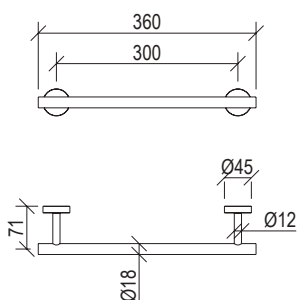

0032005X

- Porta asciugamani l. 30cm inox 316L

- *Towel rail l. 30cm inox 316L*

Cod. 022 021 PVD PVD SPECIAL

CAVE