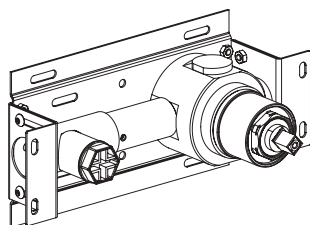

- Lavabo incasso mono acqua
- Uscita a sinistra
- Connessione G1/2"
- Built-in part cold water washbasin
- Left water output
- G1/2" connection

Cod. 000