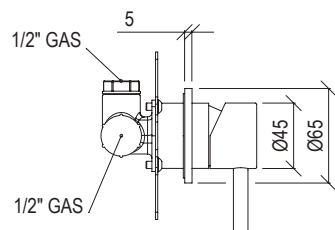

0251040X

*

- Miscelatore monocomando incasso Ø45mm inox 316L
- Uscita in alto
- Connessione G1/2"

- Built-in mixer Ø45mm inox 316L
- Up water output
- G1/2" connection

Cod. 022 021 PVD PVD SPECIAL