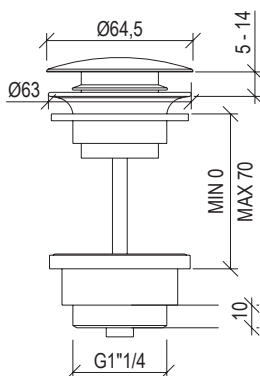

0031170X

- Scarico lavabo "Click-Clack" G1"1/4 inox 304L
- Modello universale

- Washbasin "Pop-Up" waste G1"1/4 inox 304L
- Universal model

Cod. 022 021 PVD PVD SPECIAL