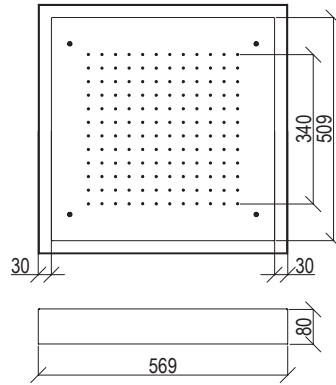

0161399X

- Soffione doccia a soffitto inox 304L c/carter bianco
- Quadrato 570mm con ugelli anticalcare
- Getto pioggia
- Illuminazione LED cromoterapia con pulsantiera
- Connessione G1/2"
- **N.B.:** Non disponibile nella finitura 164 PVD COFFEE

- Ceiling shower head inox 304L with white carter
- Square 570mm with anti limestone nozzle
- Rain jet
- LED chromotherapy with remote control
- G1/2" connection
- **F.Y.I.:** Finish 164 PVD COFFEE not available

Cod. 022 021 PVD PVD SPECIAL