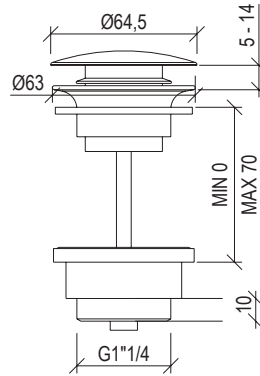

0031170X

- Scarico lavabo "Click-Clack" G1"1/4 inox 304L
- Modello universale
- Washbasin "Pop-Up" waste G1"1/4 inox 304L
- Universal model

Cod. 022 021 PVD PVD SPECIAL