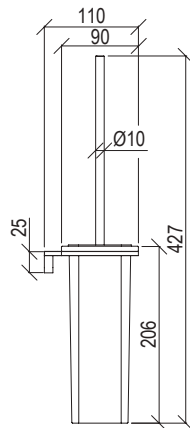

0302015X

- Porta scopino a parete inox 316L
- Vaso in vetro
- *Wall-mount toilet brush holder inox 316L*
- *Tempered glass vase*

Cod. 022 021 PVD PVD SPECIAL