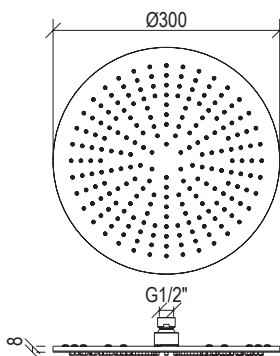

0260276X

- Soffione doccia tondo Ø30cm inox 316L
- Ispezionabile
- Ugelli anticalcare
- Connessione con snodo a sfera G1/2"
- Round shower head Ø30cm inox 316L
- Inspectionable
- Anti limestone nozzle
- Ball joint with G1/2" connection

Cod. 022 021 PVD PVD SPECIAL