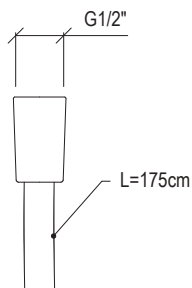

0131173X

- Flessibile doccia l. 175cm "Cromalux Supreme"
- Attacco conico G1/2" anti-torsione

- L. 175cm shower hose "Cromalux Supreme"
- Conical nut G1/2" with anti-twisting

Cod. 022 021 PVD PVD SPECIAL