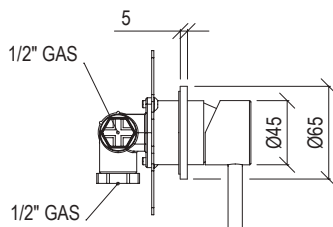

0251043X

*

- Miscelatore monocomando incasso Ø45mm inox 316L
- Uscita a sinistra
- Connessione G1/2"

- Built-in mixer Ø45mm inox 316L
- Left water output
- G1/2" connection

Cod. 022 021 PVD PVD SPECIAL