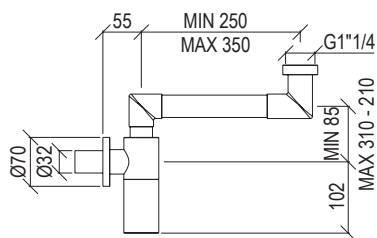

0031171X

**

- Sifone minimale tondo "Salva spazio" G1"1/4
- Modello lusso

- Minimal round siphon "Space saving" G1"1/4
- Luxury model

Cod. 006 001 PVD PVD SPECIAL