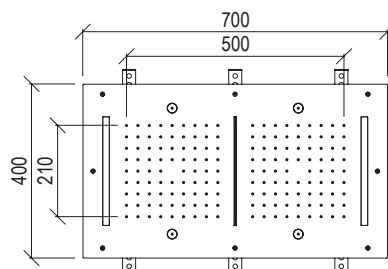

0161397X

- Soffione incasso doccia inox 304L
- Rettangolare 700x400mm con ugelli anticalcare
- Getto pioggia + getto cascata + getto nebulizzato
- Illuminazione LED cromoterapia con pulsantiera
- Connessione G1/2"
- **N.B.:** Non disponibile nella finitura 164 PVD COFFEE

- Built-in ceiling shower head inox 304L
- Rectangular 700x400mm with anti limestone nozzle
- Rain jet + waterfall jet + nebulized jet
- LED chromotherapy with remote control
- G1/2" connection
- **F.Y.I.:** Finish 164 PVD COFFEE not available

Cod. 022 021 PVD PVD SPECIAL