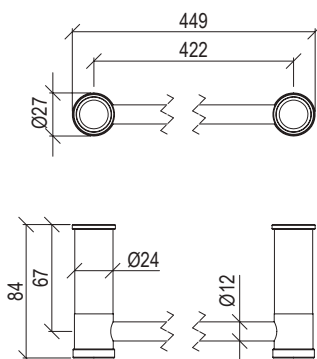

0282006X RÉTRO

- Porta asciugamani l. 45cm inox 316L

- Towel rail l. 45cm inox 316L

Cod. 022 021 PVD PVD SPECIAL