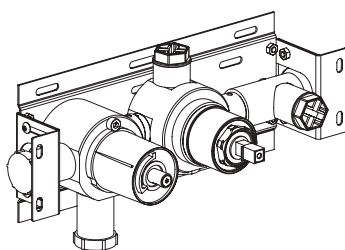

0274003X PARTE INCASSO / BUILT-IN PART

*