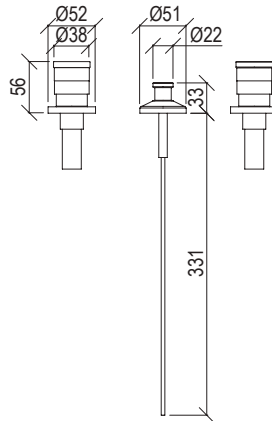

0281026X

*

- Miscelatore bidet 3 fori Ø38mm inox 316L **C/SCARICO**
- Centralina con asta per scarico G1"1/4
- Vitone ceramico 1/4 giro
- Connessione G1/2"

- 3-hole bidet mixer Ø38mm inox 316L **W/ WASTE**
- Central unit with rod for G1"1/4 waste
- 1/4 rotation ceramic valve
- G1/2" connection

Cod. 022 021 PVD PVD SPECIAL

0281140X

*