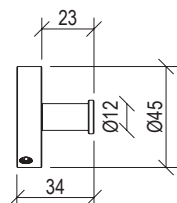

0032018X

- Appendiabiti l. 3cm inox 316L
- Robe hook l. 3cm inox 316L

Cod. 022 021 PVD PVD SPECIAL