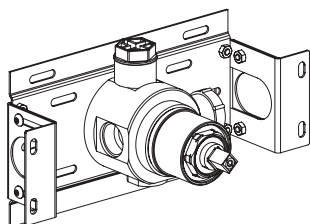

0274002X PARTE INCASSO / BUILT-IN PART

*

- Valvola incasso on/off
- Uscita in alto
- Connessione G1/2"

- Built-in part on/off straight valve
- Up water output
- G1/2" connection

Cod. 000