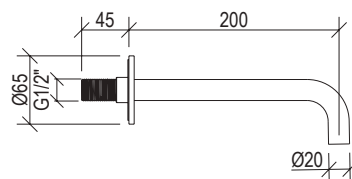

0031306X

- Bocca di erogazione a muro Ø20mm l. 20cm inox 316L
- Aeratore anticalcare M16x1
- Connessione G1/2"

- Wall-mount spout Ø20mm l. 20cm inox 316L
- Anti limestone aerator M16x1
- G1/2" connection

Cod. 022 021 PVD PVD SPECIAL