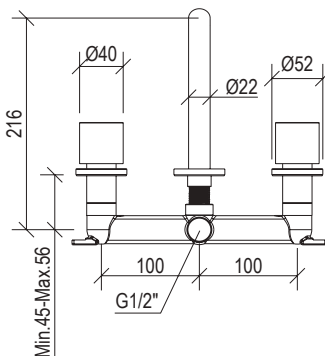

0251103X

*

- Miscelatore lavabo incasso 3 fori Ø40mm inox 316L
- Bocca l. 16cm con aeratore anticalcare M18,5x1
- Vitone ceramico 1/4 giro
- Connessione G1/2"

- 3-hole built-in washbasin mixer Ø40mm inox 316L
- Spout l. 16cm with anti limestone aerator M18,5x1
- 1/4 rotation ceramic valve
- G1/2" connection

Cod. 022 021 PVD PVD SPECIAL