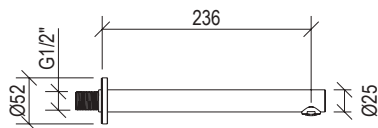

0031209X

- Bocca di erogazione a muro Ø25mm l. 24cm inox 316L
- Aeratore anticalcare M21x1
- Connessione G1/2"

- Wall-mount spout Ø25mm l. 24cm inox 316L
- Anti limestone aerator M21x1
- G1/2" connection

Cod. 022 021 PVD PVD SPECIAL