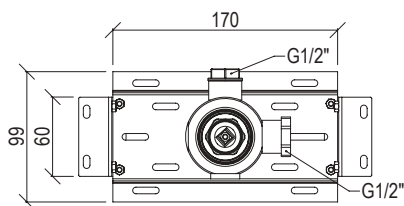

0274002X PARTE INCASSO / BUILT-IN PART

*

- Valvola incasso on/off
- Uscita in alto
- Connessione G1/2"

- Built-in part on/off straight valve
- Up water output
- G1/2" connection

Cod. 000