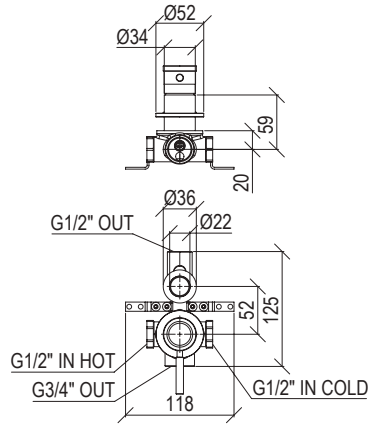

MINI RÉTRO

SUPER
INOX

0381080X

*

1. Miscelatore monocomando incasso 2 vie Ø34mm inox 316L
   - Deviatore a pulsante con ritorno automatico
   - Connessione G1/2"
   - Installazione standard: Rosoni Ø36mm e Ø60mm
   - Installazione alternativa: Piastra rettangolare 90x150mm
   - **N.B.:** Abbinabile a soffione max. 250mm, non per vasca
- 2-way built-in mixer Ø34mm inox 316L
  - Push button diverter with automatic return
  - G1/2" connection
  - Standard installation: Ø36mm and Ø60mm rosettes
  - Alternative installation: 90x150mm rectangular plate
  - **F.Y.I.:** Suitable for shower head max. 250mm, not for bathtub

Cod. 022 021 PVD PVD SPECIAL