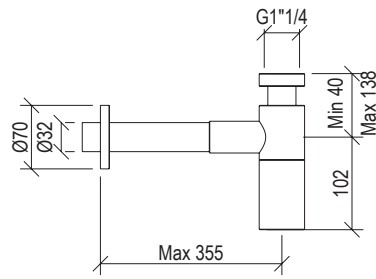

0031079X

- Sifone minimale tondo G1"1/4 inox 304L
- Modello lusso

- *Minimal round siphon G1"1/4 inox 304L*
- *Luxury model*

Cod. 022 021 PVD PVD SPECIAL