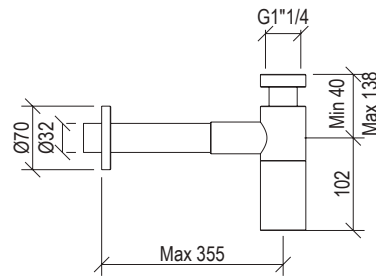

0031079X

- Sifone minimale tondo G1"1/4 inox 304L
- Modello lusso

- *Minimal round siphon G1"1/4 inox 304L*
- *Luxury model*

Cod. 022 021 PVD PVD SPECIAL