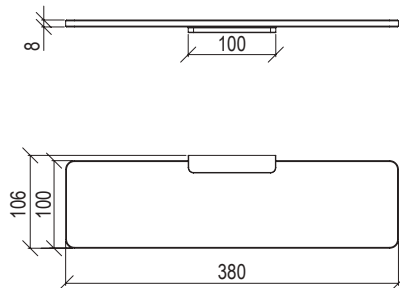

0302042X

- Mensola a parete inox 316L
- Ripiano in vetro temprato montato su supporto in acciaio
- *Wall-mount shelf inox 316L*
- *Tempered glass shelf mounted on steel support*

Cod. 022 021 PVD PVD SPECIAL