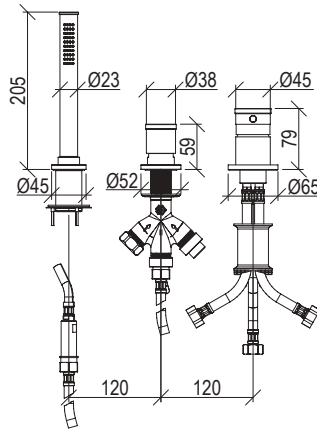

0281004X

*

- Gruppo bordo vasca 3 fori Ø45mm inox 316L
- Alimentazione per colonna di scarico vasca
- Doccetta anticalcare con flessibile l. 200mm
- Deviatore a pulsante con ritorno automatico
- Flessibili di collegamento G1/2"

- 3-hole deck-mount bathtub mixer Ø45mm inox 316L
- Water supply for bathtub
- Anti limestone hand shower with l. 200cm flexible tube
- Push button diverter with automatic return
- G1/2" inox flexible hoses

Cod. 022 021 PVD PVD SPECIAL