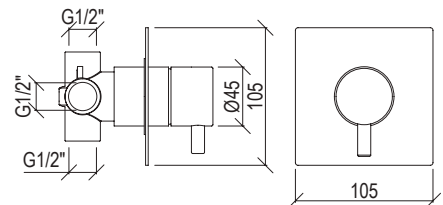

0031153X

*

- Deviatore rotativo incasso 3 vie con STOP Ø45mm inox 316L
- Connessione G1/2"

- 3-way built-in rotating diverter with STOP Ø45mm inox 316L
- G1/2" connection

Cod. 022 021 PVD PVD SPECIAL