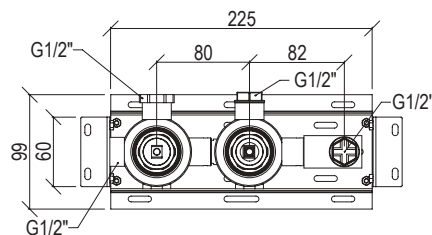

0274015X PARTE INCASSO / BUILT-IN PART

*