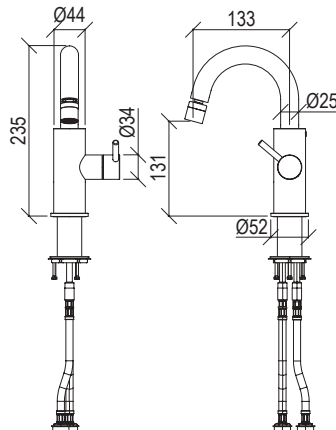

0331274X

- Miscelatore bidet Ø44mm inox 316L **S/SCARICO**
- Bocca con snodo e aeratore anticalcare M16,5x1
- Flessibili di collegamento G3/8"

- Bidet mixer Ø44mm inox 316L **W/O WASTE**
- Spout with joint and anti limestone aerator M16,5x1
- G3/8" inox flexible hoses

Cod. 022 021 PVD PVD SPECIAL