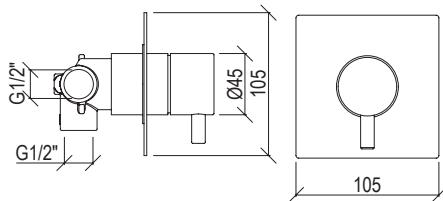

0031152X

*

- Deviatore rotativo incasso 2 vie Ø45mm inox 316L
- Connessione G1/2"

- 2-way built-in rotating diverter Ø45mm inox 316L
- G1/2" connection

Cod. 022 021 PVD PVD SPECIAL