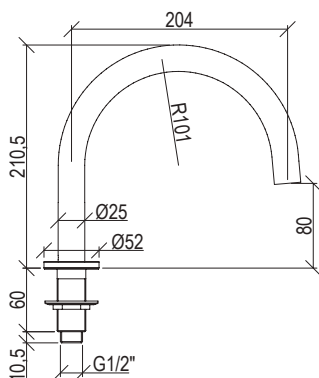

0331200X

- Bocca erogazione bordovasca ad arco Ø25mm inox 316L
- Aeratore anticalcare M21,5X1
- Connessione G1/2"

- Bathtub arch spout Ø25mm inox 316L
- Anti limestone aerator M21,5X1
- G1/2" connection

Cod. 022 021 PVD PVD SPECIAL