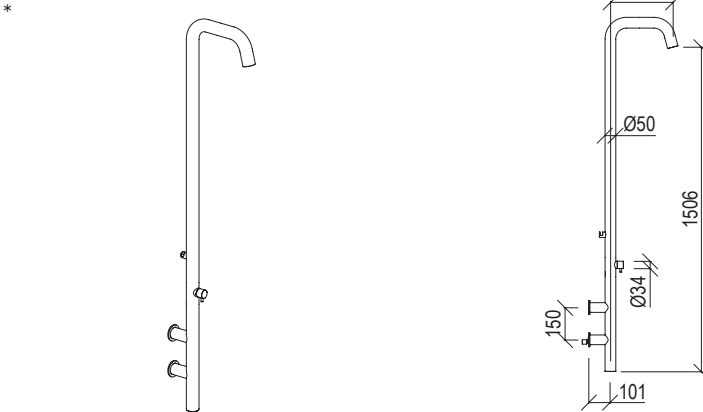

0033506X

- Colonna doccia a muro Ø50mm inox 316L
- Mono acqua con vitone on/off da G1/2"
- Gancio porta asciugamani

- Wall-mount shower column Ø50mm inox 316L
- Cold water with G1/2" on/off valve
- Towel hook