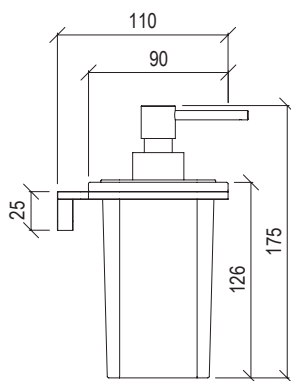

0302002X EXO

- Dosa sapone a parete inox 316L
- Bicchiere in vetro temperato
- Wall-mount soap dispenser inox 316L
- Tempered glass

Cod. 022 021 PVD PVD SPECIAL