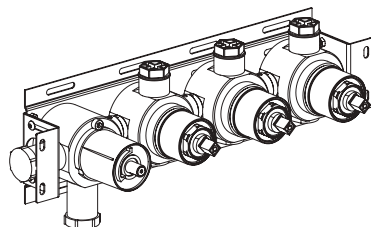

0274010X PARTE INCASSO / BUILT-IN PART

*

- Miscelatore termostatico incasso 3 vie
- 3 valvole on/off indipendenti
- Connessione G1/2"
- Valvole antiritorno non ispezionabili

- 3-way built-in part thermostatic mixer
- 3 on/off straight valves
- G1/2" connection
- Not inspectable check valves

Cod. 000