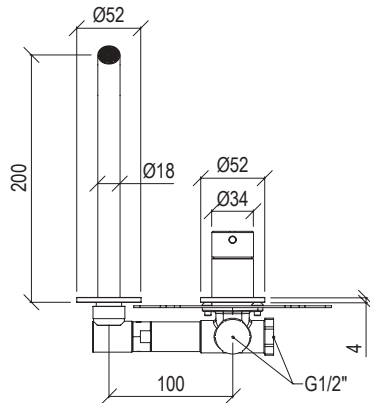

0341197X

*

- Miscelatore lavabo incasso Ø34mm inox 316L
- Bocca l. 20cm con aeratore anticalcare M16,5x1
- Connessione G1/2"
- Built-in washbasin mixer Ø34mm inox 316L
- Spout l. 20cm with anti limestone aerator M16,5x1
- G1/2" connection

Cod. 022 021 PVD PVD SPECIAL