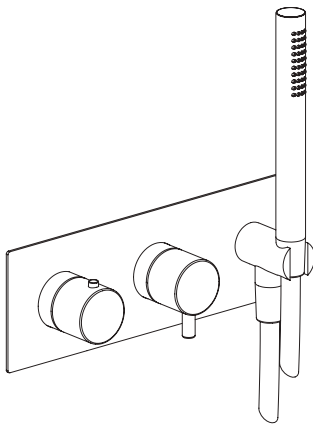

0035411X PARTE ESTERNA / EXTERNAL PART