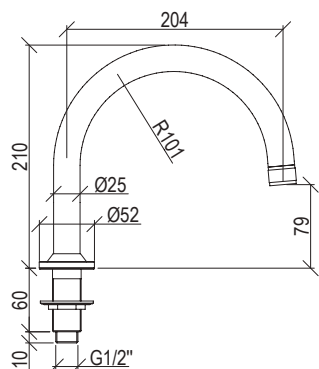

0281200X RÉTRO

- Bocca erogazione bordovasca ad arco Ø25mm inox 316L
- Connessione G1/2"

- Bathtub arch spout Ø25mm inox 316L
- G1/2" connection

Cod. 022 021 PVD PVD SPECIAL