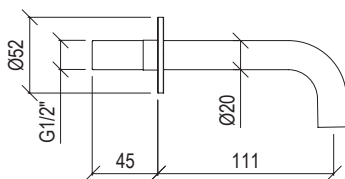

0331324X

- Bocca di erogazione a muro Ø20mm l. 11cm inox 316L
- Aeratore anticalcare M16x1
- Connessione G1/2"

- Wall-mount spout Ø20mm l. 11cm inox 316L
- Anti limestone aerator M16x1
- G1/2" connection

Cod. 022 021 PVD PVD SPECIAL