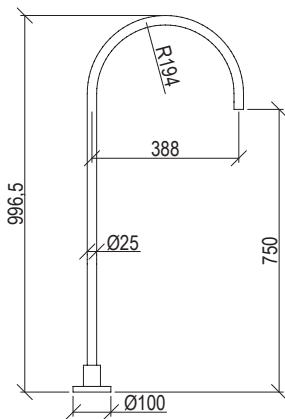

0331329X

- Bocca erogazione vasca Ø25mm h. 75cm inox 316L
- Aeratore anticalcare M21,5x1
- Connessione G1/2"
- **N.B.:** Non disponibile nelle finiture 141 PVD HIGH BRASS e 164 PVD COFFEE; articolo in PVD h. + 20mm

- Bathtub spout Ø25mm h. 75cm inox 316L
- Anti limestone aerator M21,5x1
- G1/2" connection
- **F.Y.I.:** Finishes 141 PVD HIGH BRASS and 164 PVD COFFEE not available; PVD article h. + 20mm

Cod. 022 021 PVD PVD SPECIAL