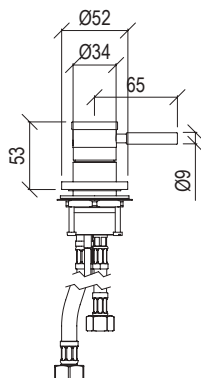

0281140X

*

- Miscelatore comando remoto da piano Ø34mm inox 316L
- Flessibili di collegamento G3/8" IN e G1/2" OUT

- Deck-mount remote control mixer Ø34mm inox 316L
- G3/8" IN and G1/2" OUT inox flexible hoses

Cod. 022 021 PVD PVD SPECIAL