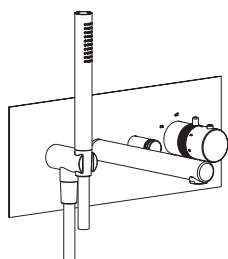

0031199X

*

- Miscelatore termostatico vasca incasso Ø45mm inox 316L
- Blocco temperatura 38°
- Bocca l. 21cm con aeratore anticalcare M24x1
- Doccetta anticalcare con flessibile l. 160cm
- Deviatore a pulsante con ritorno automatico

- Built-in thermostatic bathtub mixer Ø45mm inox 316L
- Safety block at 38°
- Spout l. 21cm with anti limestone aerator M24x1
- Anti limestone hand shower with l. 160cm flexible tube
- Push button diverter with automatic return

Cod. 022 021 PVD PVD SPECIAL