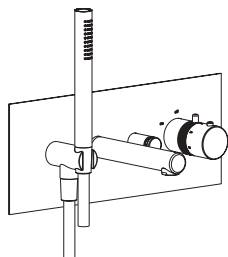

0031189X

*

- Miscelatore termostatico vasca incasso Ø45mm inox 316L
- Blocco temperatura 38°
- Bocca l. 16cm con aeratore anticalcare M24x1
- Doccetta anticalcare con flessibile l. 160cm
- Deviatore a pulsante con ritorno automatico

- Built-in thermostatic bathtub mixer Ø45mm inox 316L
- Safety block at 38°
- Spout l. 16cm with anti limestone aerator M24x1
- Anti limestone hand shower with l. 160cm flexible tube
- Push button diverter with automatic return

Cod. 022 021 PVD PVD SPECIAL