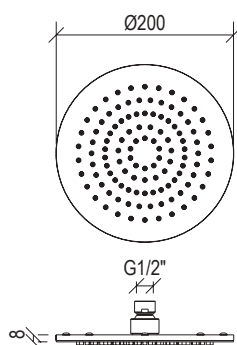

0260072X

- Soffione doccia tondo Ø20cm inox 316L
- Ispezionabile
- Ugelli anticalcare
- Connessione con snodo a sfera G1/2"
- Round shower head Ø20cm inox 316L
- Inspectionable
- Anti limestone nozzle
- Ball joint with G1/2" connection

Cod. 022 021 PVD PVD SPECIAL