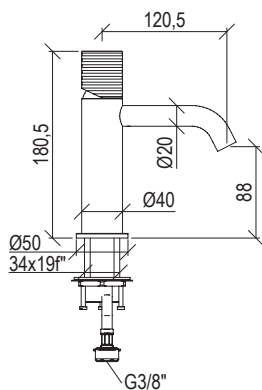

0431119X

- Miscelatore lavabo Ø40mm inox 316L **S/SCARICO**
- Bocca l. 12cm con aeratore anticalcare M16,5x1
- Flessibili di collegamento G3/8"

- Washbasin mixer Ø40mm inox 316L **W/O WASTE**
- Spout l. 12cm with anti limestone aerator M16,5x1
- G3/8" inox flexible hoses

Cod. 022 021 PVD PVD SPECIAL