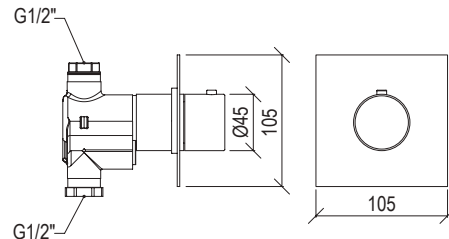

0031935X

*

- Miscelatore termostatico incasso Ø45mm inox 316L
- Valvole antiritorno ispezionabili
- Connessione G1/2"

- *Built-in thermostatic mixer Ø45mm inox 316L*
- *Inspectionable check valves*
- *G1/2" connection*

Cod. 022 021 PVD PVD SPECIAL