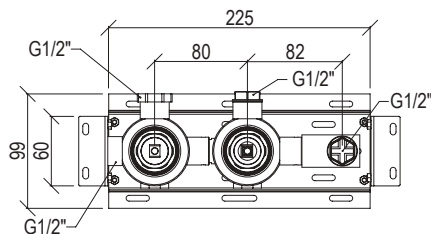

0274015X PARTE INCASSO / BUILT-IN PART

*

- Miscelatore incasso 2 vie
- Deviatore rotativo
- Uscita acqua G1/2"
- Connessione G1/2"

- 2-way built-in part mixer
- Rotating diverter
- G1/2" water output
- G1/2" connection

Cod. 000