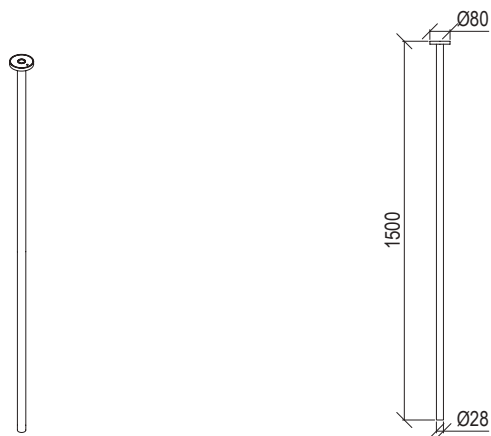

0031331X

- Bocca di erogazione a soffitto l. 150cm inox 316L
- Aeratore anticalcare M18,5x1
- Connessione G1/2"

- Ceiling-mount spout l. 150cm inox 316L
- Anti limestone aerator M18,5x1
- G1/2" connection

Cod. 022 021 PVD PVD SPECIAL