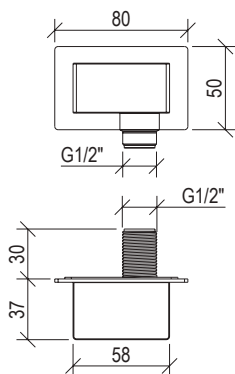

0141068X

- Presa acqua quadra G1/2" inox 316L
- Square G1/2" water connection inox 316L

Cod. 022 021 PVD PVD SPECIAL