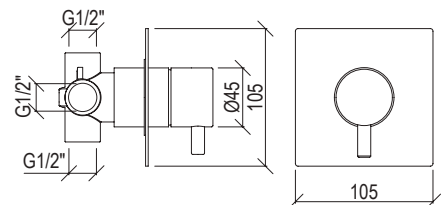

0031151X

*

- Deviatore rotativo incasso 3 vie Ø45mm inox 316L
- Connessione G1/2"

- 3-way built-in rotating diverter Ø45mm inox 316L
- G1/2" connection

Cod. 022 021 PVD PVD SPECIAL

0031081X

*