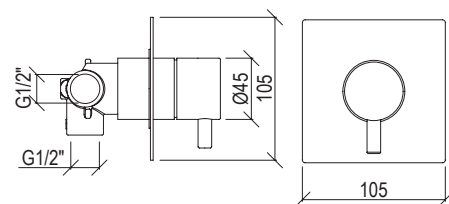

0031042X

*

- Deviatore rotativo incasso 2 vie con STOP Ø45mm inox 316L
- Connessione G1/2"

- *2-way built-in rotating diverter with STOP Ø45mm inox 316L*
- *G1/2" connection*

Cod. 022 021 PVD PVD SPECIAL