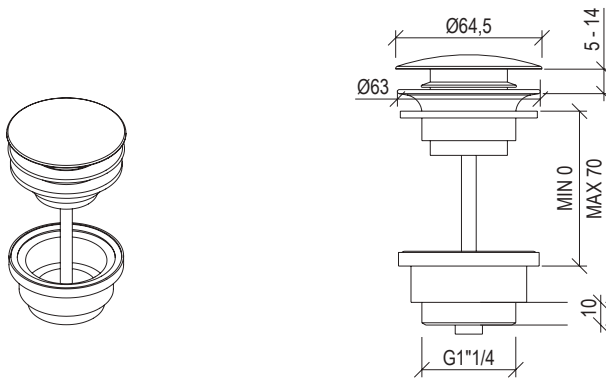

0031170X

- Scarico lavabo "Click-Clack" G1"1/4 inox 304L
- Modello universale
- Washbasin "Pop-Up" waste G1"1/4 inox 304L
- Universal model

Cod. 022 021 PVD PVD SPECIAL

0031079X