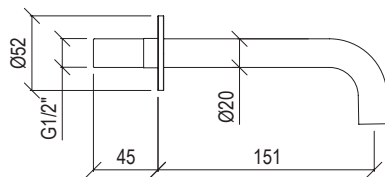

0331044X

- Bocca di erogazione a muro Ø20mm l. 15cm inox 316L
- Aeratore anticalcare M16x1
- Connessione G1/2"

- Wall-mount spout Ø20mm l. 15cm inox 316L
- Anti limestone aerator M16x1
- G1/2" connection

Cod. 022 021 PVD PVD SPECIAL