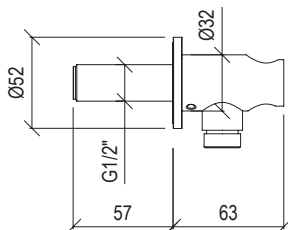

Cod. 022 021 PVD PVD SPECIAL

0141068X

- Presa acqua quadra G1/2" inox 316L
- Square G1/2" water connection inox 316L

Cod. 022 021 PVD PVD SPECIAL

0031069X

- Presa acqua tonda G1/2" con supporto doccia fisso inox 316L
- Rosone Ø52mm
- Round G1/2" water connection with fixed shower holder inox 316L
- Rosette Ø52mm