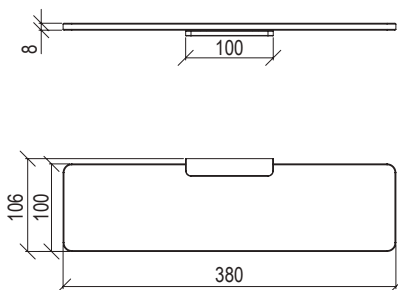

0302042X EXO

- Mensola a parete inox 316L
- Ripiano in vetro temprato montato su supporto in acciaio
- *Wall-mount shelf inox 316L*
- *Tempered glass shelf mounted on steel support*

Cod. 022 021 PVD PVD SPECIAL