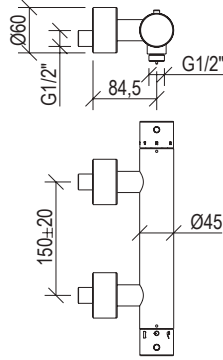

0031013X

*

- Miscelatore termostatico esterno doccia Ø45mm inox 316L
- Blocco temperatura 38°
- Cartuccia con sistema anticalcare
- Valvole antiritorno
- Connessione G1/2"

- Wall-mount thermostatic shower mixer Ø45mm inox 316L
- Safety block at 38°
- Cartridge with anti limestone system
- Check valves
- G1/2" connection

Cod. 022 021 PVD PVD SPECIAL