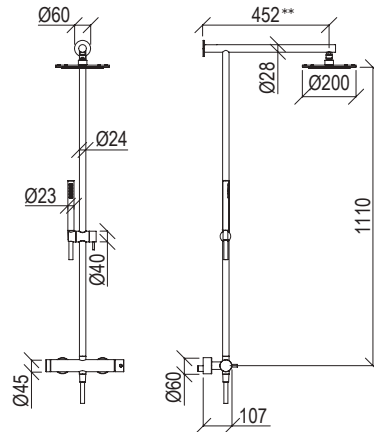

0031157X

*

- Colonna doccia monocomando con scorrevole inox 316L
- Deviatore a tiro con ritorno automatico
- Doccetta anticalcare con flessibile l. 160cm
- Connessione G1/2"
- Soffione ispezionabile Ø20cm, braccio 45cm

** Disponibile con braccio da 35cm, cod. 0251157X

- Shower column with sliding rail inox 316L
- Pulling diverter with automatic return
- Anti limestone hand shower with l. 160cm flexible tube
- G1/2" connection

- Inspectionable shower head Ø20cm, 45cm shower arm

** Available with 35cm shower arm, cod. 0251157X

Cod. 022 021 PVD PVD SPECIAL