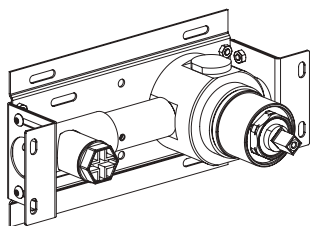

0274009X PARTE INCASSO / BUILT-IN PART

*