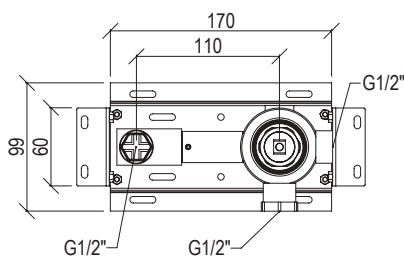

0274006X PARTE INCASSO / BUILT-IN PART

*

- Miscelatore lavabo incasso
- Uscita a sinistra
- Connessione G1/2"

- Built-in part washbasin mixer
- Left water output
- G1/2" connection

Disponibile anche in versione inox 316L
Codice prodotto: **0274016X** - Prezzo: € 378

Also available in inox 316L
Product code: **0274016X** - Price: € 378

Cod. 000