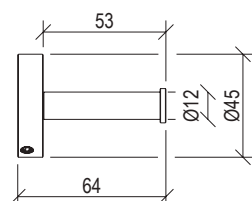

0032019X

- Appendiabiti l. 6cm inox 316L
- Robe hook l. 6cm inox 316L

Cod. 022 021 PVD PVD SPECIAL