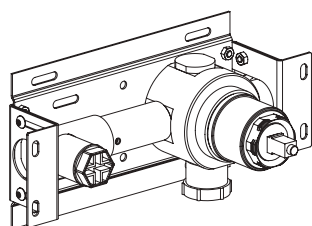

0274006X PARTE INCASSO / BUILT-IN PART

*