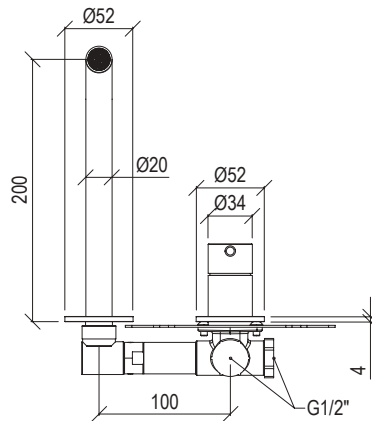

0331197X

*

- Miscelatore lavabo incasso Ø34mm inox 316L
- Bocca l. 20cm con aeratore anticalcare M16,5x1
- Connessione G1/2"

- Built-in washbasin mixer Ø34mm inox 316L
- Spout l. 20cm with anti limestone aerator M16,5x1
- G1/2" connection

Cod. 022 021 PVD PVD SPECIAL