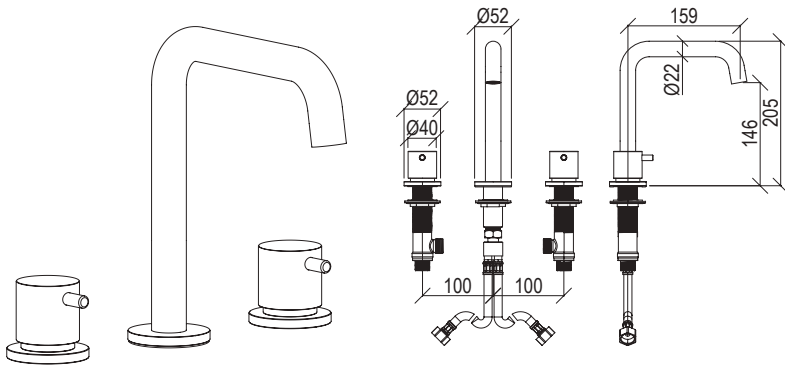

0251110X

*

- Miscelatore lavabo 3 fori Ø40mm inox 316L **S/SCARICO**
- Bocca alta con aeratore anticalcare M18,5x1
- Vitone ceramico 1/4 giro
- Connessione G1/2"

- 3-hole washbasin mixer Ø40mm inox 316L **W/O WASTE**
- High spout with anti limestone aerator M18,5x1
- 1/4 rotation ceramic valve
- G1/2" connection

Cod. 022 021 PVD PVD SPECIAL

0251274X