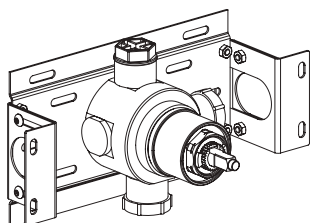

0274001X PARTE INCASSO / BUILT-IN PART

*

- Miscelatore incasso monocomando
- Uscita in alto
- Connessione G1/2"

- Built-in part mixer
- Up water output
- G1/2" connection

Cod. 000

0285040X PARTE ESTERNA / EXTERNAL PART