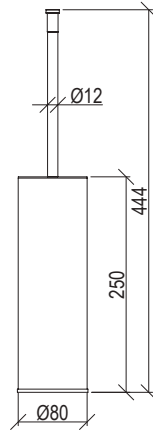

0282013X

- Porta scopino da appoggio inox 316L

- Toilet brush holder inox 316L

Cod. 022 021 PVD PVD SPECIAL