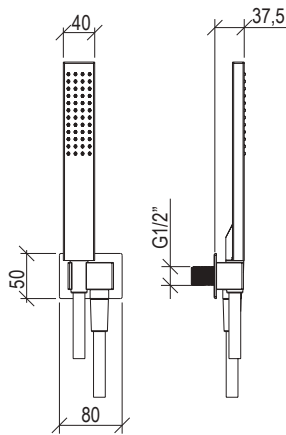

0301054X

- Set doccia inox 316L
- Doccetta anticalcare con flessibile l. 160cm
- Presa acqua con supporto doccia con connessione G1/2"
- Shower set inox 316L
- Anti limestone hand shower with l. 160cm flexible tube
- G1/2" water connection with shower holder

Cod. 022 021 PVD PVD SPECIAL

0061046X