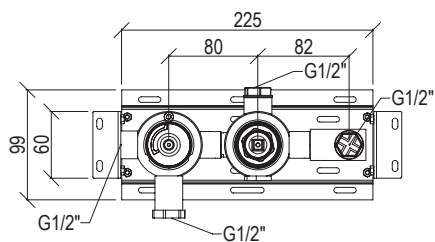

0274003X PARTE INCASSO / BUILT-IN PART

*