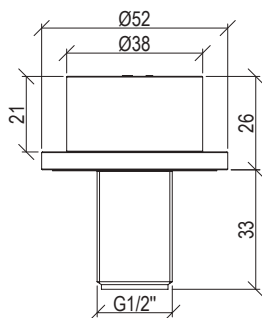

0031382X

- Bodyjet con rosone Ø52mm inox 316L
- Getto nebulizzato
- Connessione G1/2"

- *Bodyjet with Ø52mm rosette inox 316L*
- *Nebulized jet*
- *G1/2" connection*

Cod.	022	021	PVD	PVD SPECIAL