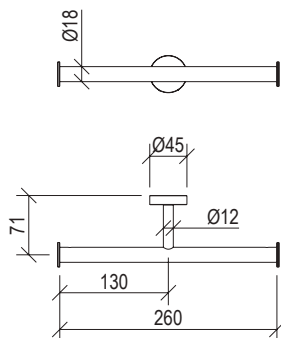

0032023X

- Porta rotolo a parete doppio inox 316L
- Wall-mount double toilet paper holder inox 316L

Cod. 022 021 PVD PVD SPECIAL

0032029X