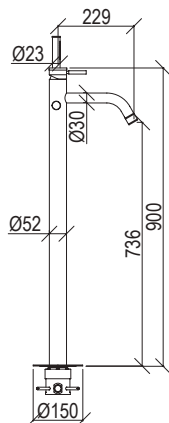

0281124X

*

- Miscelatore vasca a pavimento Ø52mm inox 316L
- Deviatore a tiro con ritorno automatico
- Doccetta anticalcare con flessibile l. 150cm
- Bocca con aeratore anticalcare M24x1
- Connessione G1/2"

- *Floorstanding bathtub mixer Ø52mm inox 316L*
- *Pulling diverter with automatic return*
- *Anti limestone hand shower with l. 150cm flexible tube*
- *Spout with anti limestone aerator M24x1*
- *G1/2" connection*

Cod. 022 021 PVD PVD SPECIAL