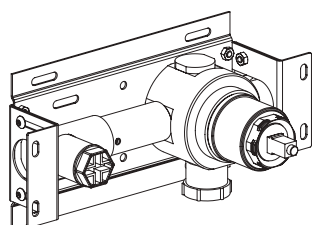

0274006X PARTE INCASSO / BUILT-IN PART

*

- Miscelatore lavabo incasso
- Uscita a sinistra
- Connessione G1/2"

- Built-in part washbasin mixer
- Left water output
- G1/2" connection

Disponibile anche in versione inox 316L
Codice prodotto: **0274016X** - Prezzo: € 378

Also available in inox 316L
Product code: **0274016X** - Price: € 378

Cod. 000