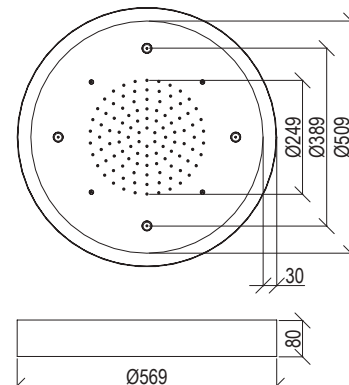

0031398X

- Soffione doccia a soffitto inox 304L c/carter bianco
- Tondo 570mm con ugelli anticalcare
- Getto pioggia + getto nebulizzato
- Illuminazione LED cromoterapia con pulsantiera
- Connessione G1/2"
- **N.B.:** Non disponibile nella finitura 164 PVD COFFEE

- Ceiling shower head inox 304L with white carter
- Round 570mm with anti limestone nozzle
- Rain jet + nebulized jet
- LED chromotherapy with remote control
- G1/2" connection
- **F.Y.I.:** Finish 164 PVD COFFEE not available

Cod. 022 021 PVD PVD SPECIAL