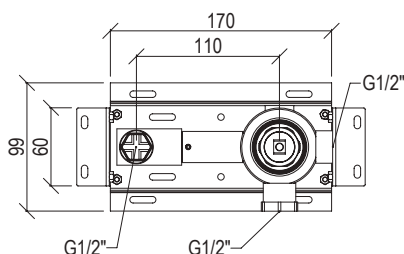

0274006X PARTE INCASSO / BUILT-IN PART

*

- Miscelatore lavabo incasso
- Uscita a sinistra
- Connessione G1/2"

- Built-in part washbasin mixer
- Left water output
- G1/2" connection

Disponibile anche in versione inox 316L
Codice prodotto: **0274016X** - Prezzo: € 378

Also available in inox 316L
Product code: **0274016X** - Price: € 378

Cod. 000

0255197X PARTE ESTERNA / EXTERNAL PART