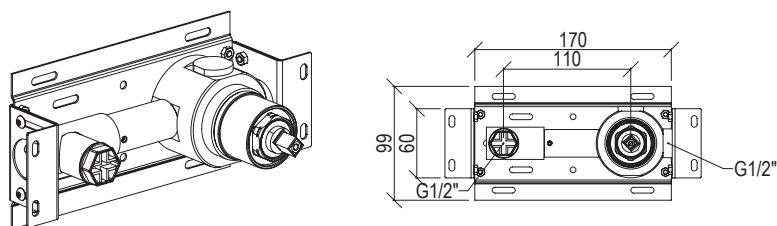

0274009X PARTE INCASSO / BUILT-IN PART

*