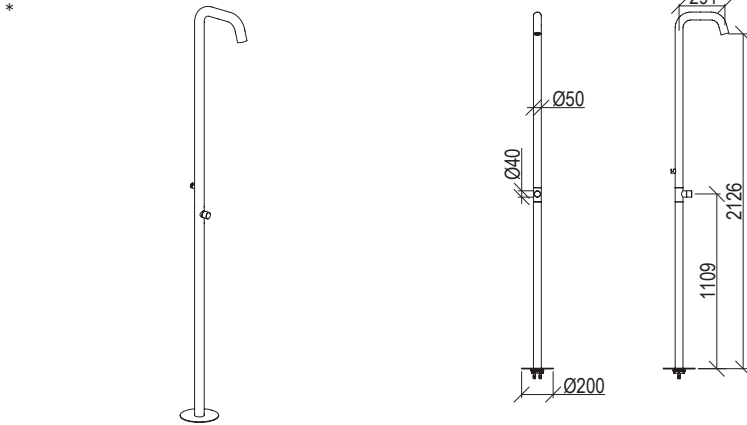

0283511X RÉTRO