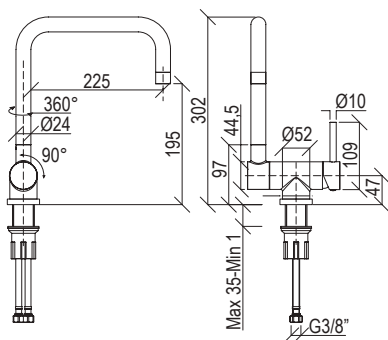

0031029X DMB

- Miscelatore cucina abbattibile inox 304L
- Flessibili di collegamento G3/8"

- Kitchen foldable mixer inox 304L
- G3/8" inox flexible hoses

Cod. 022 021 PVD PVD SPECIAL

0032030X