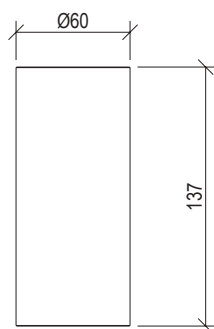

0032024X

- Bicchiere porta spazzolini da piano inox 316L
- Toothbrush holder inox 316L

Cod. 022 021 PVD PVD SPECIAL