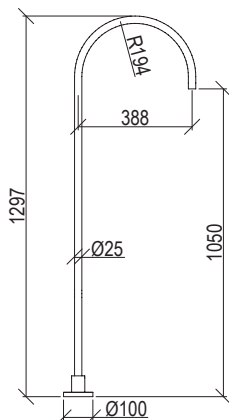

0331330X

- Bocca erogazione lavabo Ø25mm h. 105cm inox 316L
- Aeratore anticalcare M21,5x1
- Connessione G1/2"
- **N.B.:** Non disponibile nelle finiture 141 PVD HIGH BRASS e 164 PVD COFFEE; articolo in PVD h. + 20mm

- Washbasin spout Ø25mm h. 105cm inox 316L
- Anti limestone aerator M21,5x1
- G1/2" connection
- **F.Y.I.:** Finishes 141 PVD HIGH BRASS and 164 PVD COFFEE not available; PVD article h. + 20mm

Cod. 022 021 PVD PVD SPECIAL