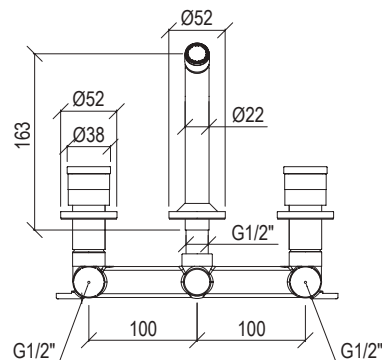

0281103X

*

- Miscelatore lavabo incasso 3 fori Ø38mm inox 316L
- Bocca l. 16cm con aeratore anticalcare M18,5x1
- Vitone ceramico 1/4 giro
- Connessione G1/2"

- 3-hole built-in washbasin mixer Ø38mm inox 316L
- Spout l. 16cm with anti limestone aerator M18,5x1
- 1/4 rotation ceramic valve
- G1/2" connection

Cod. 022 021 PVD PVD SPECIAL