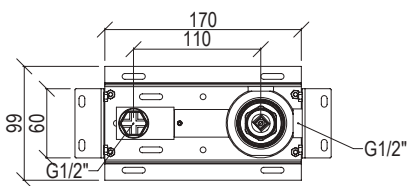

0274009X PARTE INCASSO / BUILT-IN PART

*