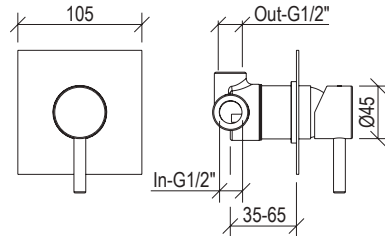

0031040X

*

- Miscelatore monocomando incasso Ø45mm inox 316L
- Uscita in alto
- Connessione G1/2"

- Built-in mixer Ø45mm inox 316L
- Up water output
- G1/2" connection

Cod. 022 021 PVD PVD SPECIAL