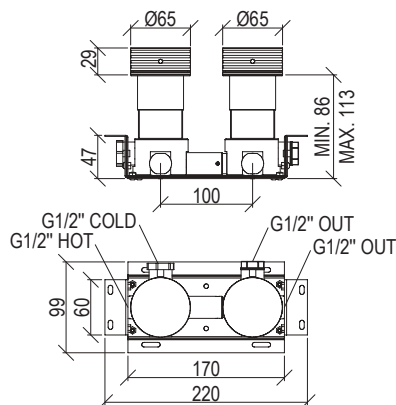

- Built-in progressive mixer $\varnothing 65$ mm inox 316L
- Up water output
- G1/2" connection
- **F.Y.I.:** Suitable for shower head max. 250mm, not for bathtub

Cod. 022 021 PVD PVD SPECIAL

0431590X

*

- Miscelatore idroprogressivo incasso 2 vie $\varnothing 65$ mm inox 316L
- Deviatore rotativo
- Connessione G1/2"