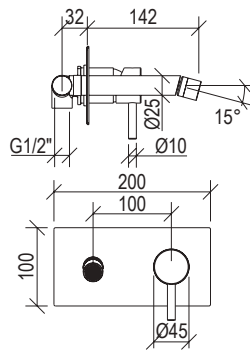

0031132X

*

- Miscelatore bidet incasso Ø45mm inox 316L
- Bocca l. 14cm con snodo e aeratore anticalcare M22x1
- Connessione G1/2"

- Built-in bidet mixer Ø45mm inox 316L
- Spout l. 14cm with joint and anti limestone aerator M22x1
- G1/2" connection

Cod. 022 021 PVD PVD SPECIAL