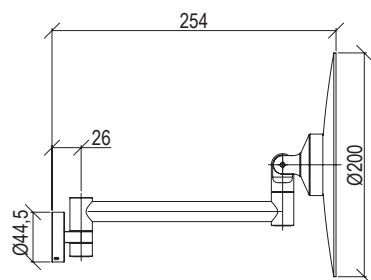

0032043X

- Specchio ingranditore a muro monobraccio inox 316L
- Ingrandimento 2X

- Wall-mount single arm magnifying mirror inox 316L
- Magnification 2X

Cod. 022 021 PVD PVD SPECIAL