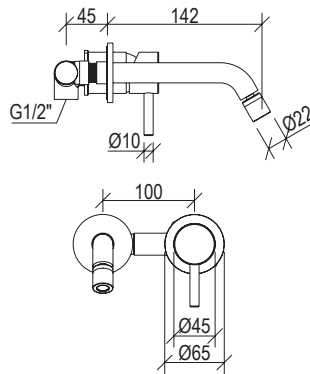

0251132X

*

- Miscelatore bidet incasso Ø45mm inox 316L
- Bocca con snodo e aeratore anticalcare M16x1
- Connessione G1/2"
- *Built-in bidet mixer Ø45mm inox 316L*
- *Spout with joint and anti limestone aerator M16x1*
- *G1/2" connection*

Cod. 022 021 PVD PVD SPECIAL

CAVE