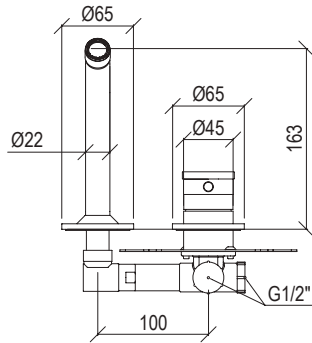

0281131X

*

- Miscelatore lavabo incasso Ø45mm inox 316L
- Bocca l. 16cm con aeratore anticalcare M18,5x1
- Connessione G1/2"

- Built-in washbasin mixer Ø45mm inox 316L
- Spout l. 16cm with anti limestone aerator M18,5x1
- G1/2" connection

Cod. 022 021 PVD PVD SPECIAL