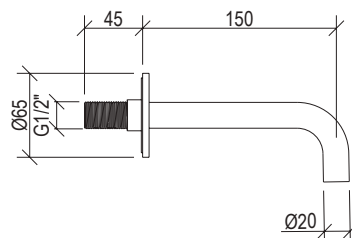

0031308X

- Bocca di erogazione a muro Ø20mm l. 15cm inox 316L
- Aeratore anticalcare M16x1
- Connessione G1/2"

- Wall-mount spout Ø20mm l. 15cm inox 316L
- Anti limestone aerator M16x1
- G1/2" connection

Cod. 022 021 PVD PVD SPECIAL