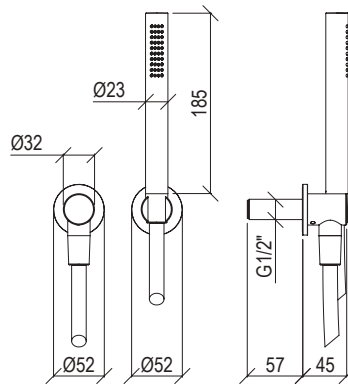

0031055X

- Set doccia inox 316L
- Doccetta anticalcare con flessibile l. 160cm
- Presa acqua con connessione G1/2" + supporto doccia
- Rosone Ø52mm
- Shower set inox 316L
- Anti limestone hand shower with l. 160cm flexible tube
- G1/2" water connection + shower holder
- Rosette Ø52mm

Cod. 022 021 PVD PVD SPECIAL