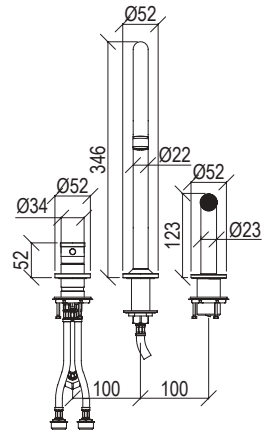

0280225X K-SPRAY

- Miscelatore cucina 3 fori da piano inox 316L
- Canna tonda con aeratore anticalcare
- Doccetta a pulsante con flessibile l. 125cm
- Deviatore automatico
- Flessibili di collegamento G3/8"

- 3-hole kitchen mixer inox 316L
- Round spout with anti limestone aerator
- Push-button hand shower with l. 125cm flexible tube
- Automatic diverter
- G3/8" inox flexible hoses

Cod. 022 021 PVD PVD SPECIAL