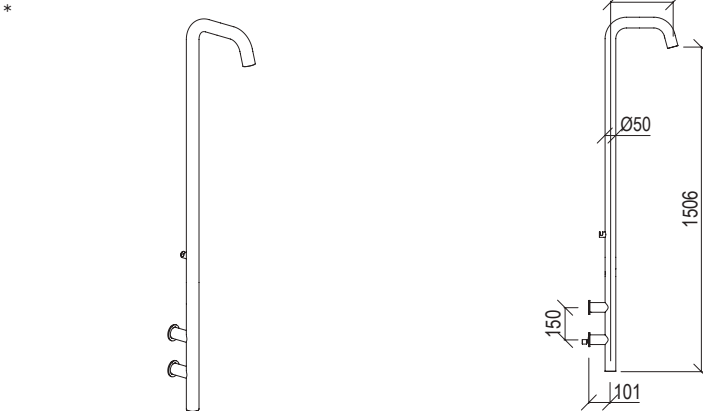

0033507X

- Colonna doccia a muro Ø50mm inox 316L
- Mono acqua senza stop "solo erogazione"
- Gancio porta asciugamani

- Wall-mount shower column Ø50mm inox 316L
- Cold water without stop "erogation only"
- Towel hook

Cod. 022 021 PVD PVD SPECIAL