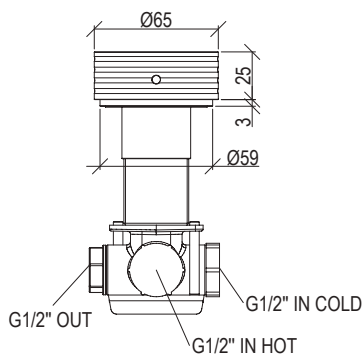

0431543X

*

- Miscelatore idroprogressivo monocomando incasso $\varnothing 65$ mm inox 316L
- Uscita a sinistra
- Connessione G1/2"
- **N.B.:** Abbinabile a soffione max. 250mm, non per vasca

- Built-in progressive mixer $\varnothing 65$ mm inox 316L
- Left water output
- G1/2" connection
- **F.Y.I.:** Suitable for shower head max. 250mm, not for bathtub

Cod. 022 021 PVD PVD SPECIAL