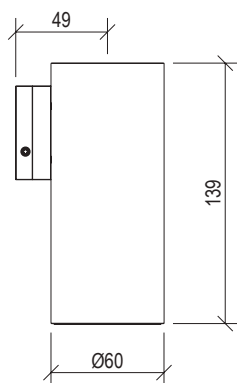

0032001X

- Bicchiere porta spazzolini a parete inox 316L
- Wall-mount toothbrush holder inox 316L

Cod. 022 021 PVD PVD SPECIAL