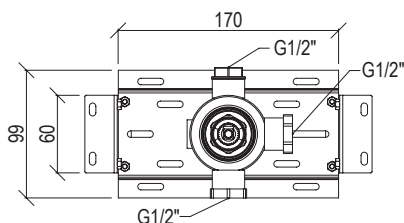

0274001X PARTE INCASSO / BUILT-IN PART

*

- Miscelatore incasso monocomando
- Uscita in alto
- Connessione G1/2"

- Built-in part mixer
- Up water output
- G1/2" connection

Cod. 000

CAVE