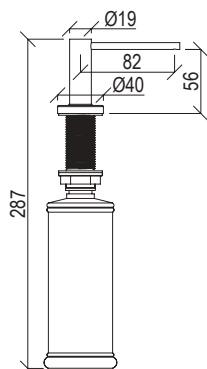

0032030X

- Dispenser sapone/detersivo incasso da piano inox 304L

- Deck-mount built-in soap/detergent dispenser inox 304L

Cod. 022 021 PVD PVD SPECIAL