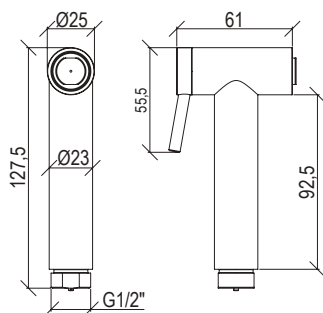

- Idroscopino inox 316L
- Hydrobrush inox 316L

Cod. 022 021 PVD PVD SPECIAL

* Corpo incasso in ottone - Brass built-in body
** Prodotto in ottone - Brass product