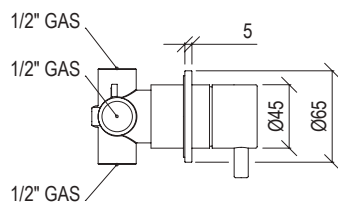

0251153X

*

- Deviatore rotativo incasso 3 vie con STOP Ø45mm inox 316L
- Connessione G1/2"

- 3-way built-in rotating diverter with STOP Ø45mm inox 316L
- G1/2" connection

Cod. 022 021 PVD PVD SPECIAL