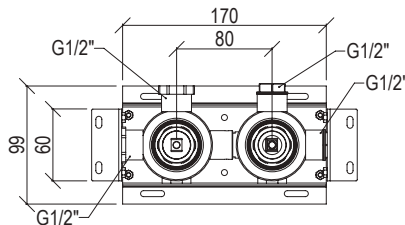

0274014X PARTE INCASSO / BUILT-IN PART

*

- Miscelatore monocomando incasso 2 vie
- Deviatore rotativo
- Connessione G1/2"

- 2-way built-in mixer
- Rotating diverter
- G1/2" connection

Cod. 000