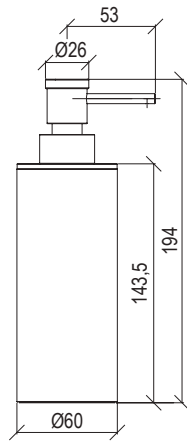

0282017X

- Dosa sapone da piano inox 316L
- Soap dispenser inox 316L

Cod. 022 021 PVD PVD SPECIAL