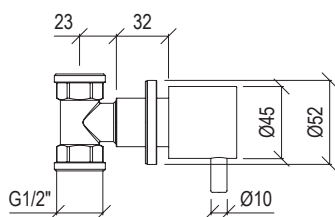

0031034X

*

- Rubinetto d'arresto ad incasso G1/2" inox 316L

- Built-in G1/2" straight valve inox 316L

Cod. 022 021 PVD PVD SPECIAL