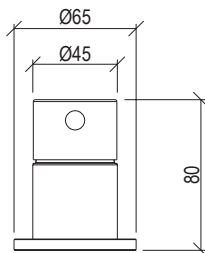

0031141X

*

- Miscelatore comando remoto da piano Ø45mm inox 316L
- Flessibili di collegamento G3/8" IN e G1/2" OUT

- Deck-mount remote control mixer Ø45mm inox 316L
- G3/8" IN and G1/2" OUT inox flexible hoses

Cod. 022 021 PVD PVD SPECIAL