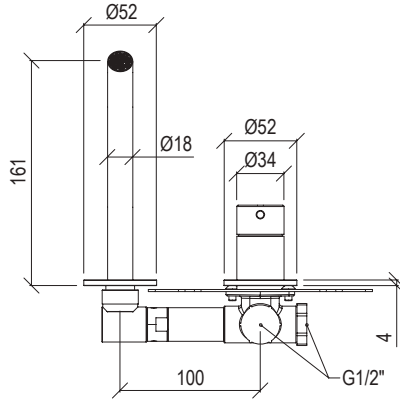

0341131X

*

- Miscelatore lavabo incasso Ø34mm inox 316L
- Bocca l. 16cm con aeratore anticalcare M16,5x1
- Connessione G1/2"
- Built-in washbasin mixer Ø34mm inox 316L
- Spout l. 16cm with anti limestone aerator M16,5x1
- G1/2" connection

Cod. 022 021 PVD PVD SPECIAL