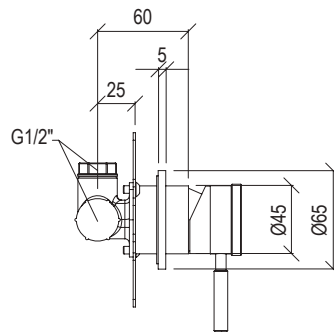

0281040X

*

- Miscelatore monocomando incasso Ø45mm inox 316L
- Uscita in alto
- Connessione G1/2"

- Built-in mixer Ø45mm inox 316L
- Up water output
- G1/2" connection

Cod. 022 021 PVD PVD SPECIAL