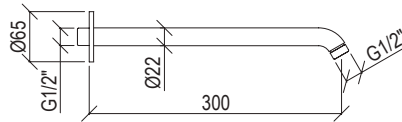

0251237X

- Braccio doccia a parete l. 30cm inox 316L
- Connessione G1/2"

- Wall-mount l. 30cm shower arm inox 316L
- G1/2" connection

Cod. 022 021 PVD PVD SPECIAL