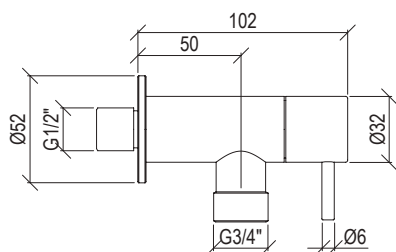

0031037X

- Rubinetto d'arresto ad incasso G1/2" inox 316L
- Attacco per portagomma G3/4"

- Built-in G1/2" straight valve inox 316L
- G3/4" hose connection

Cod. 022 021 PVD PVD SPECIAL

0031034X

*