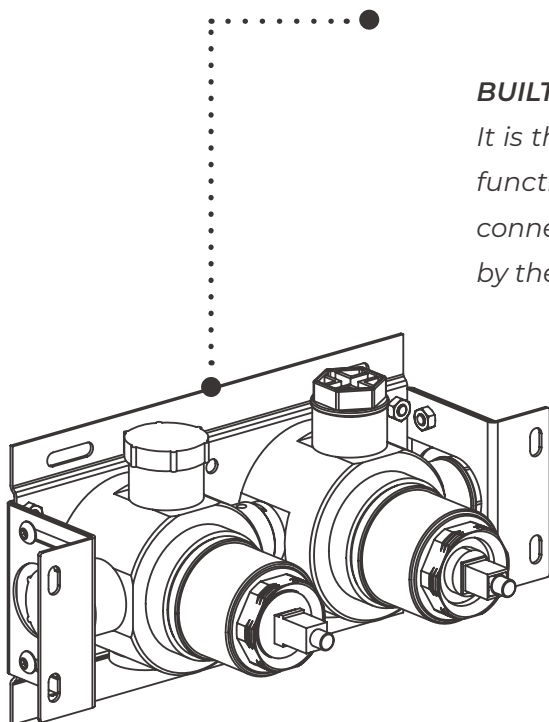

BUILT-IN PART

It is the 'core' of the SbyS system. Essential for the functioning of the tap, it is concealed in the wall, connected to the hydraulic plant and then hidden by the bathroom finishing.

PARTE ESTERNA