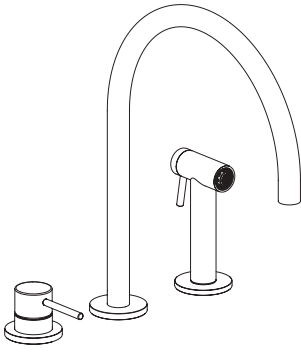

0340225X K-SPRAY

- Miscelatore cucina 3 fori da piano inox 316L
- Canna tonda con aeratore anticalcare
- Doccetta a pulsante con flessibile l. 125cm
- Deviatore automatico
- Flessibili di collegamento G3/8"

- 3-hole kitchen mixer inox 316L
- Round spout with anti limestone aerator
- Push-button hand shower with l. 125cm flexible tube
- Automatic diverter
- G3/8" inox flexible hoses

Cod. 022 021 PVD PVD SPECIAL