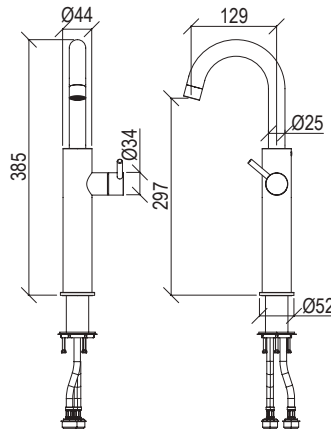

0331120X

- Miscelatore lavabo alto Ø44mm inox 316L **S/SCARICO**
- Bocca l. 12cm con aeratore anticalcare M16,5x1
- Flessibili di collegamento G3/8"

- High washbasin mixer Ø44mm inox 316L **W/O WASTE**
- Spout l. 12cm with anti limestone aerator M16,5x1
- G3/8" inox flexible hoses

Cod. 022 021 PVD PVD SPECIAL