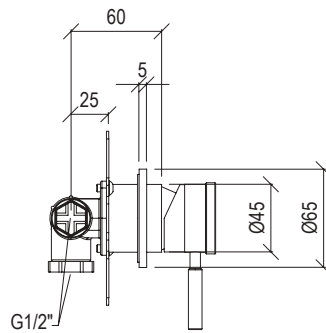

0281043X

*

- Miscelatore monocomando incasso Ø45mm inox 316L
- Uscita a sinistra
- Connessione G1/2"

- Built-in mixer Ø45mm inox 316L
- Left water output
- G1/2" connection

Cod. 022 021 PVD PVD SPECIAL