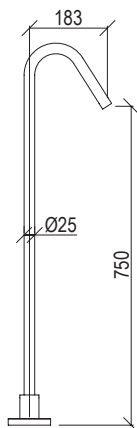

0251329X

- Bocca erogazione vasca Ø25mm h. 75cm inox 316L
- Aeratore anticalcare M21x1
- Connessione G1/2"

- Bathtub spout Ø25mm h. 75cm inox 316L
- Anti limestone aerator M21x1
- G1/2" connection

Cod. 022 021 PVD PVD SPECIAL