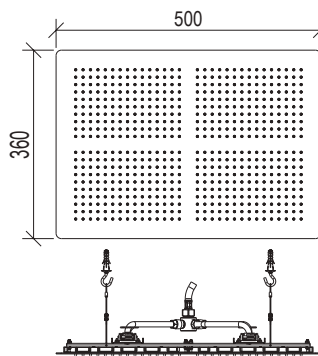

0151127X

- Soffione incasso doccia inox 316L
- Rettangolare 500x360mm con ugelli anticalcare
- Connessione G1/2"
- Fissaggio tramite agganci rapidi
- Built-in ceiling shower head inox 316L
- Rectangular 500x360mm with anti limestone nozzle
- G1/2" connection
- Fast hooking system

Cod. 022 021 PVD PVD SPECIAL