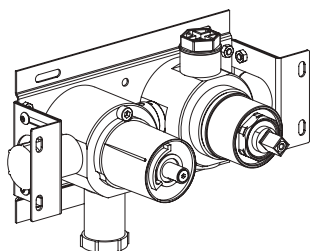

0274008X PARTE INCASSO / BUILT-IN PART

*

- Miscelatore termostatico incasso 1 via
- Valvola on/off
- Connessione G1/2"
- Valvole antiritorno non ispezionabili

- 1-way built-in part thermostatic mixer
- On/off straight valve
- G1/2" connection
- Not inspectable check valves

Cod. 000

0285408X PARTE ESTERNA / EXTERNAL PART