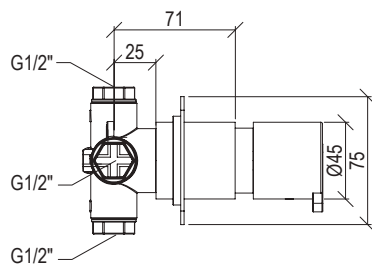

0301153X

*

- Deviatore rotativo incasso 3 vie con STOP Ø45mm inox 316L
- Connessione G1/2"

- 3-way built-in rotating diverter with STOP Ø45mm inox 316L
- G1/2" connection

Cod. 022 021 PVD PVD SPECIAL