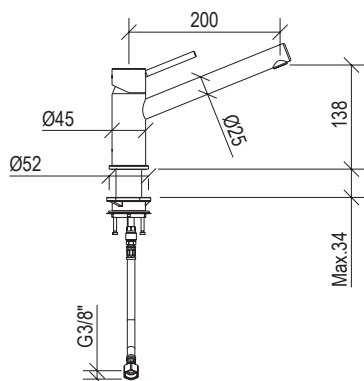

0031056X DMB

- Miscelatore cucina inox 316L
- Flessibili di collegamento G3/8"

- Kitchen mixer inox 316L
- G3/8" inox flexible hoses

Cod. 022 021 PVD PVD SPECIAL