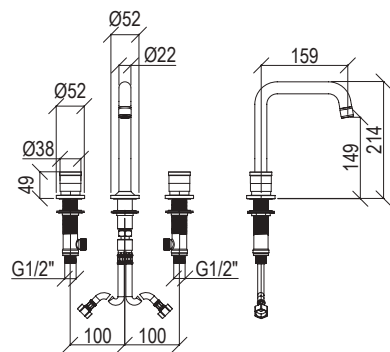

0281110X

*

- Miscelatore lavabo 3 fori Ø38mm inox 316L **S/SCARICO**
- Bocca alta con aeratore anticalcare M18,5x1
- Vitone ceramico 1/4 giro
- Connessione G1/2"

- 3-hole washbasin mixer Ø38mm inox 316L **W/O WASTE**
- High spout with anti limestone aerator M18,5x1
- 1/4 rotation ceramic valve
- G1/2" connection

Cod. 022 021 PVD PVD SPECIAL