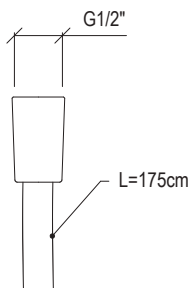

0151130X

- Flessibile doccia l. 150cm "Cromalux Inox"
- Attacco conico G1/2" anti-torsione

- *L. 150cm shower hose "Cromalux Inox"*
- *Conical nut G1/2" with anti-twisting*

Cod. 022 021 PVD PVD SPECIAL

0151173X