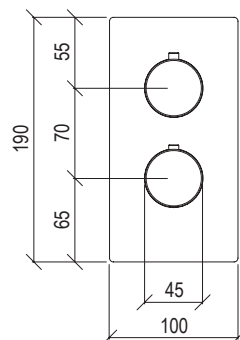

0031932X

*

- Miscelatore termostatico incasso 1 via Ø45mm inox 316L
- Deviatore rotativo
- Valvole antiritorno ispezionabili
- Connessione G1/2"
- Scatola incasso

- 1-way built-in thermostatic mixer Ø45mm inox 316L
- Rotating diverter
- Inspectionable check valves
- G1/2" connection
- Built-in box

Cod. 022 021 PVD PVD SPECIAL