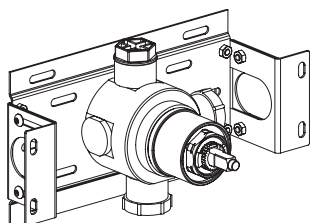

0274001X PARTE INCASSO / BUILT-IN PART

*

- Miscelatore incasso
- Uscita in alto
- Connessione G1/2"
- Built-in part washbasin mixer
- Up water output
- G1/2" connection

Cod. 000

0435410X PARTE ESTERNA / EXTERNAL PART

- Miscelatore idroprogressivo incasso 2 vie Ø45mm inox 316L
- Deviatore rotativo
- 2-way built-in progressive mixer Ø45mm inox 316L
- Rotating diverter