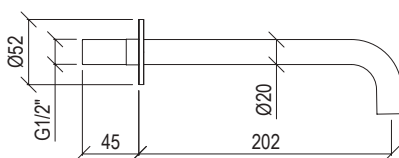

0331205X

- Bocca di erogazione a muro Ø20mm l. 20cm inox 316L
- Aeratore anticalcare M16x1
- Connessione G1/2"

- Wall-mount spout Ø20mm l. 20cm inox 316L
- Anti limestone aerator M16x1
- G1/2" connection

Cod. 022 021 PVD PVD SPECIAL