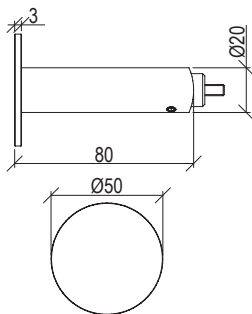

R003925S

- Supporto inox 316L
- Tubo flessibile da 3 metri con aeratore anticalcare M21,5×1
- Connessione G1/2"
- Disponibile solo per art. **0033502X** e **0283502X**

- *Support inox 316L*
- *3-metre hose with anti limestone aerator M21,5×1*
- *G1/2" connection*
- *Only available for art. 0033502X and 0283502X*

Cod. 022 021 PVD PVD SPECIAL