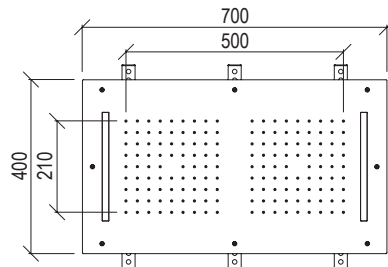

0161396X

- Soffione incasso doccia inox 304L
- Rettangolare 700x400mm con ugelli anticalcare
- Getto pioggia
- Illuminazione LED cromoterapia con pulsantiera
- Connessione G1/2"
- **N.B.:** Non disponibile nella finitura 164 PVD COFFEE

- Built-in ceiling shower head inox 304L
- Rectangular 700x400mm with anti limestone nozzle
- Rain jet
- LED chromotherapy with remote control
- G1/2" connection
- **F.Y.I.:** Finish 164 PVD COFFEE not available

Cod. 022 021 PVD PVD SPECIAL