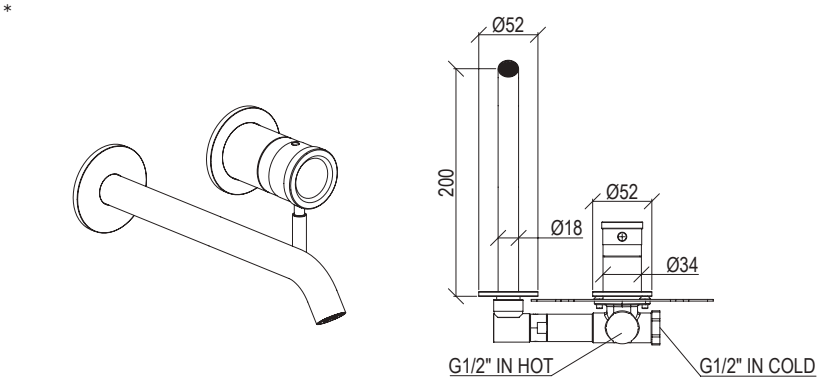

0381197X

- Miscelatore lavabo incasso Ø34mm inox 316L
- Bocca l. 20cm con aeratore anticalcare M16,5x1
- Connessione G1/2"
- Built-in washbasin mixer Ø34mm inox 316L
- Spout l. 20cm with anti limestone aerator M16,5x1
- G1/2" connection

Cod. 022 021 PVD PVD SPECIAL