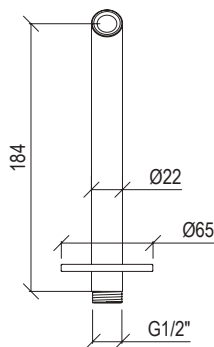

0251087X

- Bocca di erogazione a muro Ø22mm l. 18cm inox 316L
- Aeratore anticalcare M18,5x1
- Connessione G1/2"

- Wall-mount spout Ø22mm l. 18cm inox 316L
- Anti limestone aerator M18,5x1
- G1/2" connection

Cod. 022 021 PVD PVD SPECIAL