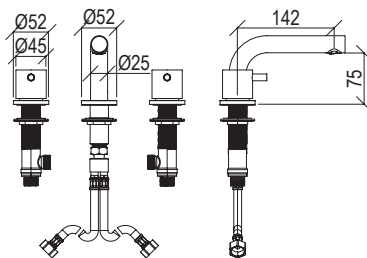

0031109X

*

- Miscelatore lavabo 3 fori Ø45mm inox 316L **S/SCARICO**
- Bocca l. 15cm con aeratore anticalcare M21x1
- Vitone ceramico 1/4 giro
- Connessione G1/2"

- 3-hole washbasin mixer Ø45mm inox 316L **W/O WASTE**
- Spout l. 15cm with anti limestone aerator M21x1
- 1/4 rotation ceramic valve
- G1/2" connection

Cod. 022 021 PVD PVD SPECIAL