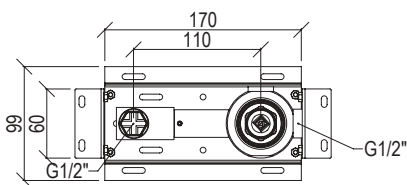

0274009X PARTE INCASSO / BUILT-IN PART

*

- Lavabo incasso mono acqua
- Uscita a sinistra
- Connessione G1/2"
- Built-in part cold water washbasin
- Left water output
- G1/2" connection

Cod. 000