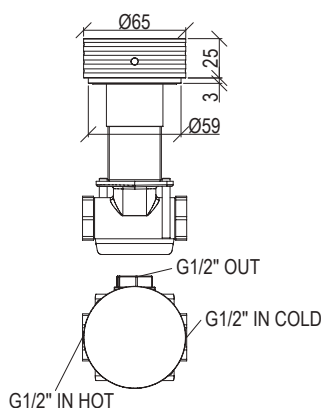

0431540X

*

- Miscelatore idroprogressivo monocomando incasso $\varnothing 65$ mm inox 316L
- Uscita in alto
- Connessione G1/2"
- **N.B.:** Abbinabile a soffione max. 250mm, non per vasca

- Built-in progressive mixer $\varnothing 65$ mm inox 316L
- Up water output
- G1/2" connection
- **F.Y.I.:** Suitable for shower head max. 250mm, not for bathtub

Cod. 022 021 PVD PVD SPECIAL