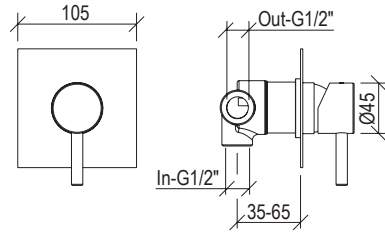

0031043X

*

- Miscelatore monocomando incasso Ø45mm inox 316L
- Uscita a sinistra
- Connessione G1/2"

- Built-in mixer Ø45mm inox 316L
- Left water output
- G1/2" connection

Cod. 022 021 PVD PVD SPECIAL