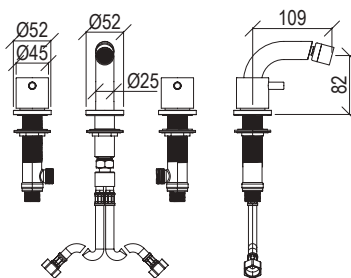

0031053X

*

- Miscelatore bidet 3 fori Ø45mm inox 316L **S/SCARICO**
- Bocca con snodo e aeratore anticalcare M22x1
- Vitone ceramico 1/4 giro
- Connessione G1/2"

- 3-hole bidet mixer Ø45mm inox 316L **W/O WASTE**
- Spout with joint and anti limestone aerator M22x1
- 1/4 rotation ceramic valve
- G1/2" connection

Cod.	022	021	PVD	PVD SPECIAL