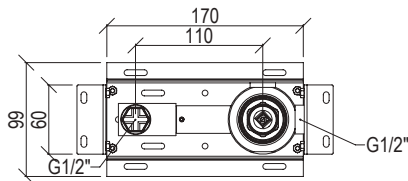

0274009X PARTE INCASSO / BUILT-IN PART

*

- Lavabo incasso mono acqua
- Uscita a sinistra
- Connessione G1/2"
- Built-in part cold water washbasin
- Left water output
- G1/2" connection

Cod. 000