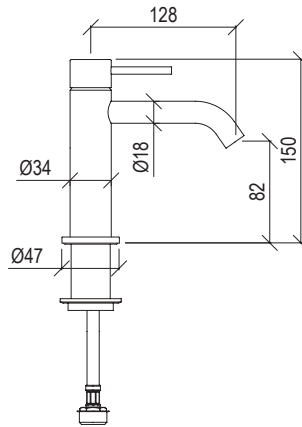

***MARLEY** The shape of simplicity. A minimalistic design which transforms purity into shape. The compact size, expression of essence and measure, enhances the eco-friendly soul of MARLEY.*

0341119X

- Miscelatore lavabo Ø34mm inox 316L **S/SCARICO**
- Bocca l. 13cm con aeratore anticalcare M16,5x1
- Flessibili di collegamento G3/8"