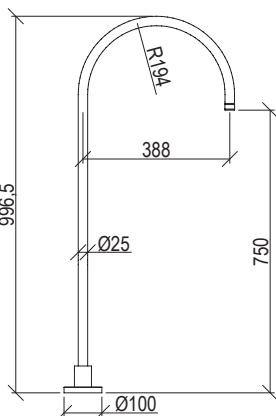

0281329X RÉTRO

- Bocca erogazione vasca Ø25mm h. 75cm inox 316L
- Connessione G1/2"
- **N.B.:** Non disponibile nelle finiture 141 PVD HIGH BRASS e 164 PVD COFFEE; articolo in PVD h. + 20mm
- Bathtub spout Ø25mm h. 75cm inox 316L
- G1/2" connection
- **F.Y.I.:** Finishes 141 PVD HIGH BRASS and 164 PVD COFFEE not available; PVD article h. + 20mm