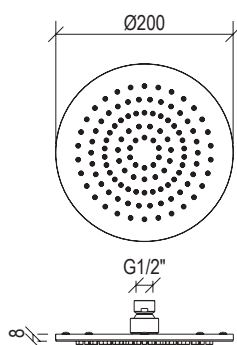

0260072X

- Soffione doccia tondo Ø20cm inox 316L
- Ispezionabile
- Ugelli anticalcare
- Connessione con snodo a sfera G1/2"

- Round shower head Ø20cm inox 316L
- Inspectionable
- Anti limestone nozzle
- Ball joint with G1/2" connection

Cod. 022 021 PVD PVD SPECIAL