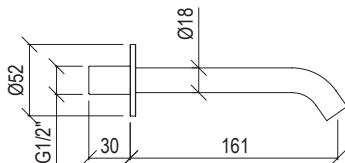

0341044X

- Bocca di erogazione a muro Ø18mm l. 16cm inox 316L
- Aeratore anticalcare M16x1
- Connessione G1/2"

- Wall-mount spout Ø18mm l. 16cm inox 316L
- Anti limestone aerator M16x1
- G1/2" connection

Cod. 022 021 PVD PVD SPECIAL