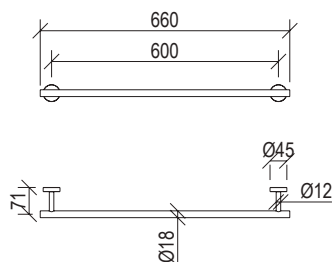

0032007X

- Porta asciugamani l. 60cm inox 316L

- *Towel rail l. 60cm inox 316L*

Cod. 022 021 PVD PVD SPECIAL