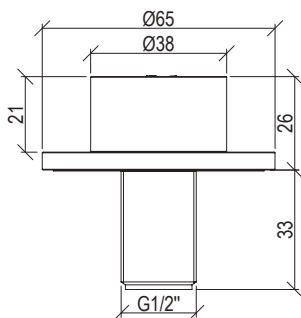

0251382X

- Bodyjet con rosone Ø65mm inox 316L
- Getto nebulizzato
- Connessione G1/2"

- *Bodyjet with Ø65mm rosette inox 316L*
- *Nebulized jet*
- *G1/2" connection*

Cod.	022	021	PVD	PVD SPECIAL