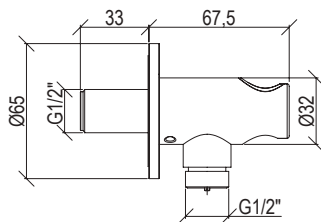

0251069X

- Presa acqua tonda G1/2" con supporto doccia fisso inox 316L
- Rosone Ø65mm
- Round G1/2" water connection with fixed shower holder inox 316L
- Rosette Ø65mm

Cod. 022 021 PVD PVD SPECIAL