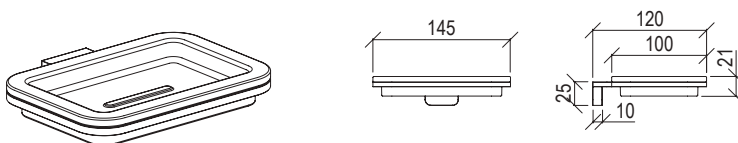

0302004X

- Porta sapone a parete inox 316L
- Piatto in vetro temperato
- Wall-mount soap holder inox 316L
- Tempered glass plate

Cod. 022 021 PVD PVD SPECIAL