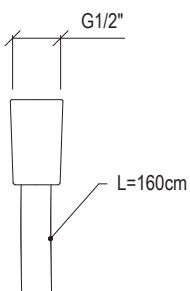

0131230X

- Flessibile doccia l. 160cm "Cromalux Supreme"
- Attacco conico G1/2" anti-torsione

- L. 160cm shower hose "Cromalux Supreme"
- Conical nut G1/2" with anti-twisting

Cod. 022 021 PVD PVD SPECIAL