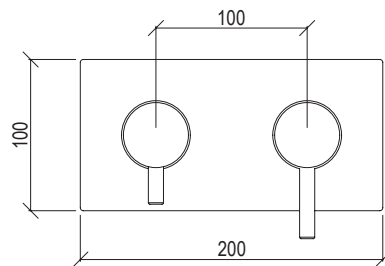

0031930X

*

- Miscelatore monocomando incasso 2 vie Ø45mm inox 316L
- Deviatore rotativo
- Connessione G1/2"

- 2-way built-in mixer Ø45mm inox 316L
- Rotating diverter
- G1/2" connection

Cod. 022 021 PVD PVD SPECIAL