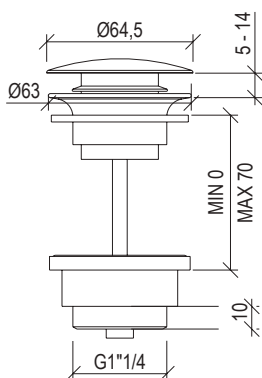

0031170X

- Scarico lavabo "Click-Clack" G1"1/4 inox 304L
- Modello universale
- Washbasin "Pop-Up" waste G1"1/4 inox 304L
- Universal model

Cod. 022 021 PVD PVD SPECIAL