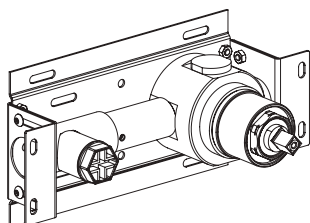

0274009X PARTE INCASSO / BUILT-IN PART

*

- Lavabo incasso mono acqua
- Uscita a sinistra
- Connessione G1/2"
- Built-in part cold water washbasin
- Left water output
- G1/2" connection

Cod. 000