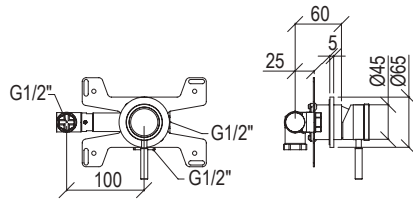

0281139X

*

- Miscelatore monocomando incasso Ø45mm inox 316L
- Uscita a sinistra con presa acqua
- Connessione G1/2"

- Built-in mixer Ø45mm inox 316L
- Left water output with connection
- G1/2" connection

Cod. 022 021 PVD PVD SPECIAL