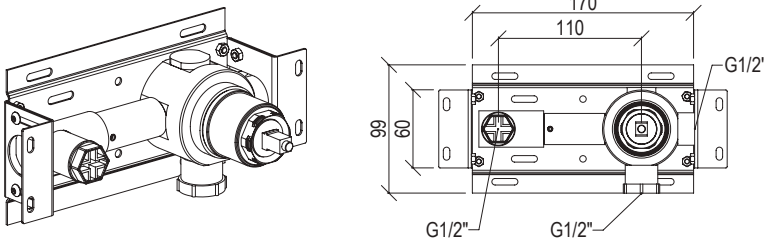

0274006X PARTE INCASSO / BUILT-IN PART

*