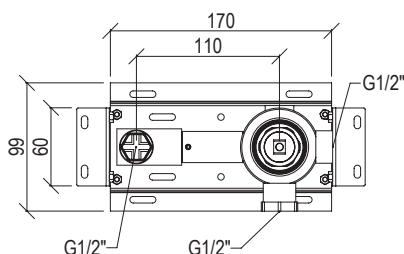

0274006X PARTE INCASSO / BUILT-IN PART

*

- Miscelatore lavabo incasso
- Uscita a sinistra
- Connessione G1/2"

- Built-in part washbasin mixer
- Left water output
- G1/2" connection

Disponibile anche in versione inox 316L
Codice prodotto: **0274016X** - Prezzo: € 378

Also available in inox 316L
Product code: **0274016X** - Price: € 378

Cod. 000