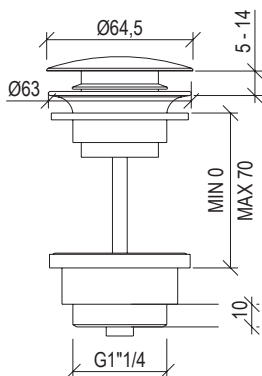

0031273X

- Scarico lavabo "Click-Clack" G1"1/4 inox 304L
- Modello sempre aperto
- Washbasin "Pop-Up" waste G1"1/4 inox 304L
- Always open model

Cod. 022 021 PVD PVD SPECIAL