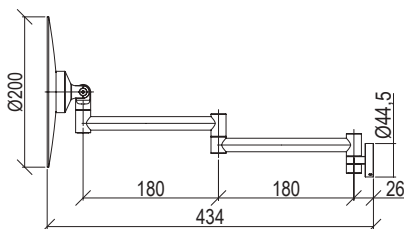

0032039X

- Specchio ingranditore a muro 2 bracci inox 316L
- Ingrandimento 2X

- Wall-mount 2 arms magnifying mirror inox 316L
- Magnification 2X

Cod. 022 021 PVD PVD SPECIAL