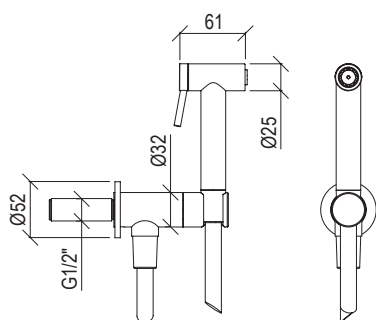

0031061X

- Set WC inox 316L
- Idroscopino con flessibile l. 125cm
- Presa acqua con supporto doccia con funzione on-off
- Connessione G1/2"
- WC set inox 316L
- Hydrobrush with l. 125cm flexible tube
- Water connection with shower holder with on-off function
- G1/2" connection

Cod. 022 021 PVD PVD SPECIAL