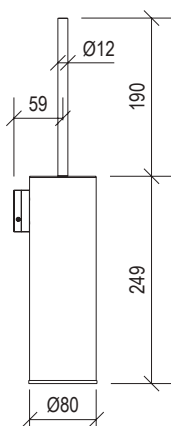

0032015X

- Porta scopino a parete inox 316L
- *Wall-mount toilet brush holder inox 316L*

Cod. 022 021 PVD PVD SPECIAL