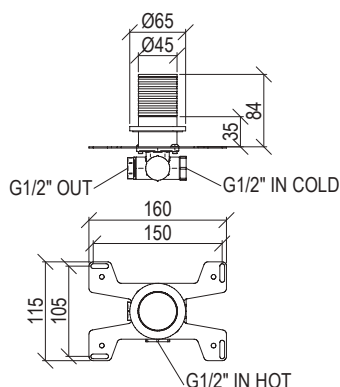

0431043X

*

- Miscelatore monocomando incasso $\varnothing 45$ mm inox 316L
- Uscita a sinistra
- Connessione G1/2"

- Built-in mixer $\varnothing 45$ mm inox 316L
- Left water output
- G1/2" connection

Cod. 022 021 PVD PVD SPECIAL