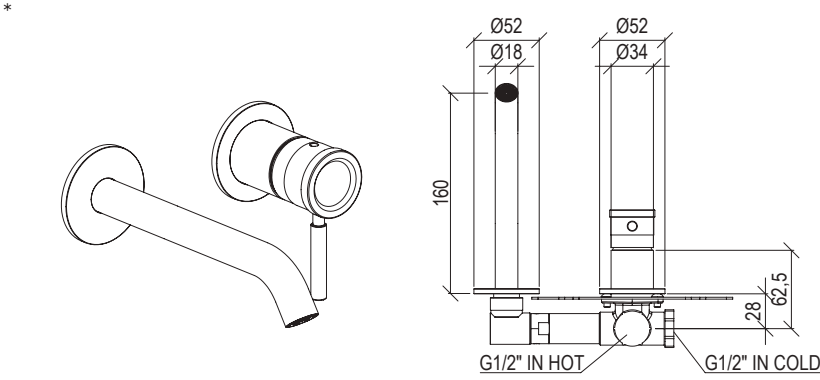

0381131X

- Miscelatore lavabo incasso Ø34mm inox 316L
- Bocca l. 16cm con aeratore anticalcare M16,5x1
- Connessione G1/2"
- Built-in washbasin mixer Ø34mm inox 316L
- Spout l. 16cm with anti limestone aerator M16,5x1
- G1/2" connection

Cod. 022 021 PVD PVD SPECIAL