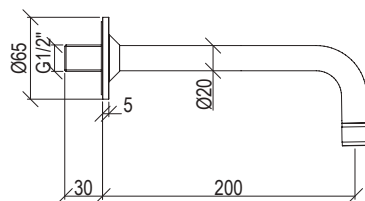

0281306X RÉTRO

- Bocca di erogazione a muro Ø20mm l. 20cm inox 316L
- Aeratore anticalcare M16x1
- Connessione G1/2"

- Wall-mount spout Ø20mm l. 20cm inox 316L
- Anti limestone aerator M16x1
- G1/2" connection

Cod. 022 021 PVD PVD SPECIAL