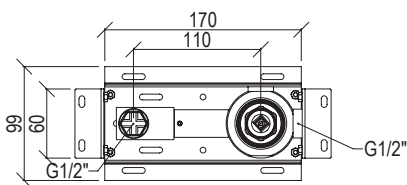

- Lavabo incasso mono acqua
- Uscita a sinistra
- Connessione G1/2"
- Built-in part cold water washbasin
- Left water output
- G1/2" connection

Cod. 000