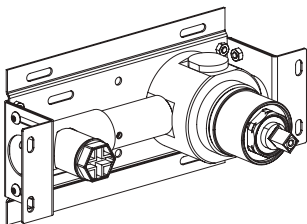

- Lavabo incasso mono acqua
- Uscita a sinistra
- Connessione G1/2"
- Built-in part cold water washbasin
- Left water output
- G1/2" connection

Cod. 000