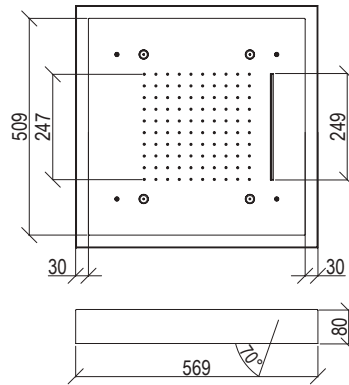

0161398X

- Soffione doccia a soffitto inox 304L c/carter bianco
- Quadrato 570mm con ugelli anticalcare
- Getto pioggia + getto cascata + getto nebulizzato
- Illuminazione LED cromoterapia con pulsantiera
- Connessione G1/2"
- **N.B.:** Non disponibile nella finitura 164 PVD COFFEE

- Ceiling shower head inox 304L with white carter
- Square 570mm with anti limestone nozzle
- Rain jet + waterfall jet + nebulized jet
- LED chromotherapy with remote control
- G1/2" connection
- **F.Y.I.:** Finish 164 PVD COFFEE not available

Cod. 022 021 PVD PVD SPECIAL