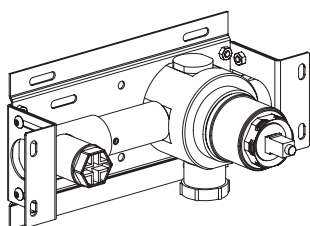

0274006X PARTE INCASSO / BUILT-IN PART

*