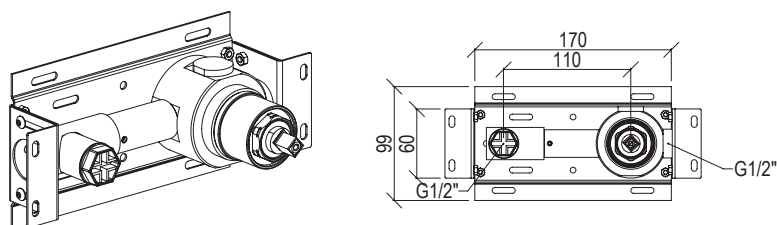

0274009X PARTE INCASSO / BUILT-IN PART

*

- Lavabo incasso mono acqua
- Uscita a sinistra
- Connessione G1/2"
- Built-in part cold water washbasin
- Left water output
- G1/2" connection

Cod. 000