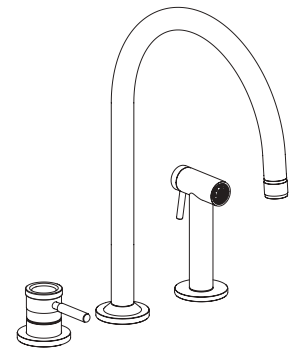

0280225X K-SPRAY

- Miscelatore cucina 3 fori da piano inox 316L
- Canna tonda con aeratore anticalcare
- Doccetta a pulsante con flessibile l. 125cm
- Deviatore automatico
- Flessibili di collegamento G3/8"

- 3-hole kitchen mixer inox 316L
- Round spout with anti limestone aerator
- Push-button hand shower with l. 125cm flexible tube
- Automatic diverter
- G3/8" inox flexible hoses

Cod. 022 021 PVD PVD SPECIAL