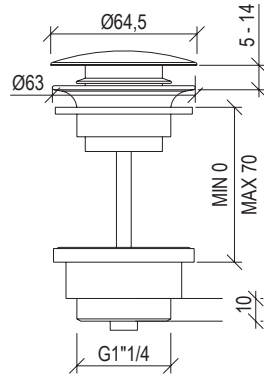

0031170X

- Scarico lavabo "Click-Clack" G1"1/4 inox 304L
- Modello universale
- Washbasin "Pop-Up" waste G1"1/4 inox 304L
- Universal model

Cod. 022 021 PVD PVD SPECIAL