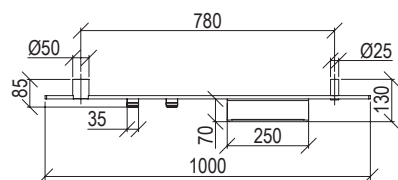

Cod. 022 021 PVD PVD SPECIAL

0302041X

- Barra portaoggetti a muro con accessori inox 316L
- *Wall-mount shower bar with accessories inox 316L*

Cod. 022 021 PVD PVD SPECIAL

0032044X

- Piantana porta scopino e porta rotolo inox 316L
- *Freestanding toilet brush and paper holder inox 316L*