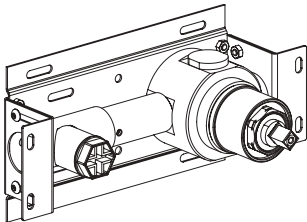

0274009X PARTE INCASSO / BUILT-IN PART

*

- Lavabo incasso mono acqua
- Uscita a sinistra
- Connessione G1/2"
- Built-in part cold water washbasin
- Left water output
- G1/2" connection

Cod. 000