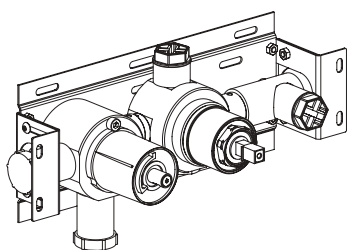

0274003X PARTE INCASSO / BUILT-IN PART

*