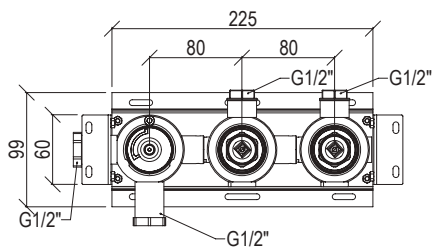

0274011X PARTE INCASSO / BUILT-IN PART

*