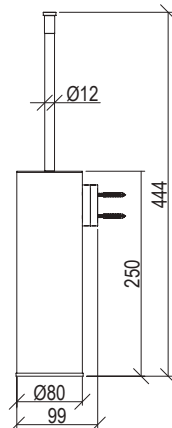

0282015X

- Porta scopino a parete inox 316L
- Wall-mount toilet brush holder inox 316L

Cod. 022 021 PVD PVD SPECIAL