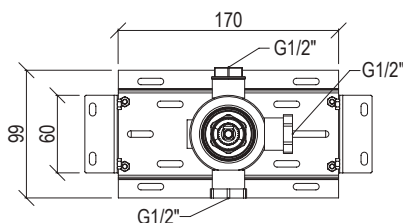

0274001X PARTE INCASSO / BUILT-IN PART

*

- Miscelatore incasso monocomando
- Uscita in alto
- Connessione G1/2"

- Built-in part mixer
- Up water output
- G1/2" connection

Cod. 000

0285040X PARTE ESTERNA / EXTERNAL PART