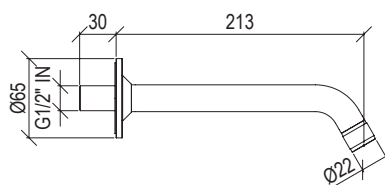

0281205X RÉTRO

- Bocca di erogazione a muro Ø22mm l. 21cm inox 316L
- Aeratore anticalcare M18,5x1
- Connessione G1/2"

- Wall-mount spout Ø22mm l. 21cm inox 316L
- Anti limestone aerator M18,5x1
- G1/2" connection

Cod. 022 021 PVD PVD SPECIAL