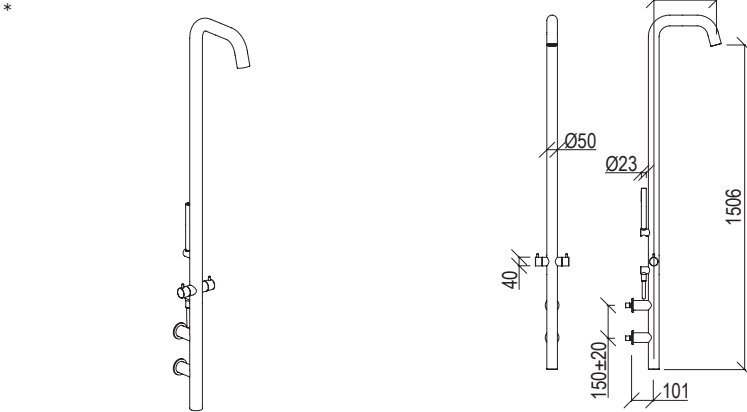

0033505X

- Colonna doccia a muro Ø50mm inox 316L
- Miscelatore progressivo e deviatore rotativo 2 vie
- Doccetta "full inox" con flessibile l. 160cm
- Blocchetto incasso cod. 0273505X - Necessario ***

- Wall-mount shower column Ø50mm inox 316L
- Progressive mixer and 2-way rotating diverter
- Full inox hand shower with l. 160cm flexible tube
- Built-in part cod. 0273505X - Necessary ***

Cod. 022 021 PVD PVD SPECIAL