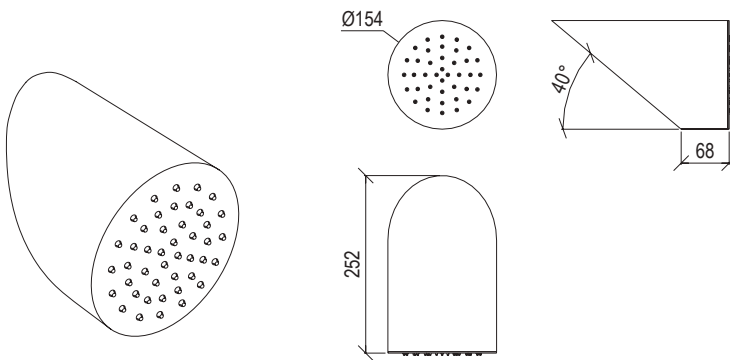

- Reclined wall-mount shower head inox 304L
- Square 155mm with anti limestone nozzle
- Rain jet
- G1/2" connection
- **F.Y.I.:** Finish 164 PVD COFFEE not available

Cod. 022 021 PVD PVD SPECIAL

0031400X