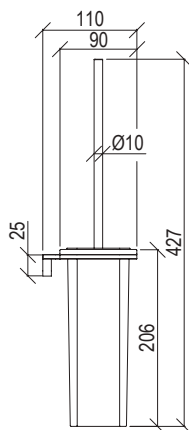

0302015X EXO

- Porta scopino a parete inox 316L
- Vaso in vetro
- *Wall-mount toilet brush holder inox 316L*
- *Tempered glass vase*

Cod. 022 021 PVD PVD SPECIAL