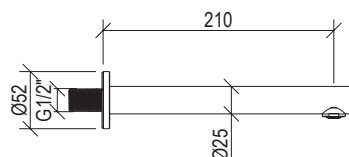

0031205X

- Bocca di erogazione a muro Ø25mm l. 21cm inox 316L
- Aeratore anticalcare M21x1
- Connessione G1/2"

- Wall-mount spout Ø25mm l. 21cm inox 316L
- Anti limestone aerator M21x1
- G1/2" connection

Cod. 022 021 PVD PVD SPECIAL