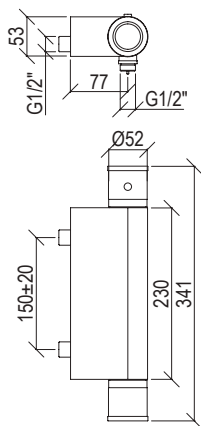

0281113X

*

- Miscelatore termostatico esterno doccia Ø52mm inox 316L
- Blocco temperatura 38°
- Cartuccia con sistema anticalcare
- Valvole antiritorno
- Connessione G1/2"

- *Wall-mount thermostatic shower mixer Ø52mm inox 316L*
- *Safety block at 38°*
- *Cartridge with anti limestone system*
- *Check valves*
- *G1/2" connection*

Cod. 022 021 PVD PVD SPECIAL