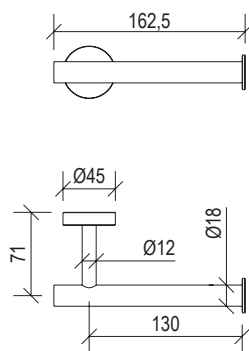

0032011X

- Porta rotolo a parete singolo inox 316L

- Wall-mount single toilet paper holder inox 316L

Cod. 022 021 PVD PVD SPECIAL