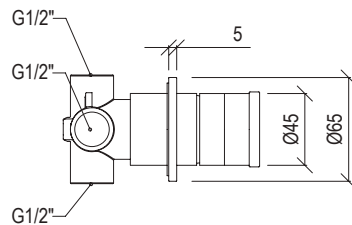

0281151X

*

- Deviatore rotativo incasso 3 vie Ø45mm inox 316L
- Connessione G1/2"

- 3-way built-in rotating diverter Ø45mm inox 316L
- G1/2" connection

Cod. 022 021 PVD PVD SPECIAL