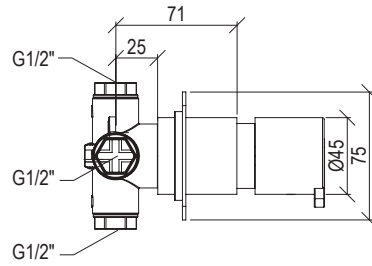

0301151X

*

- Deviatore rotativo incasso 3 vie Ø45mm inox 316L
- Connessione G1/2"

- 3-way built-in rotating diverter Ø45mm inox 316L
- G1/2" connection

Cod. 022 021 PVD PVD SPECIAL