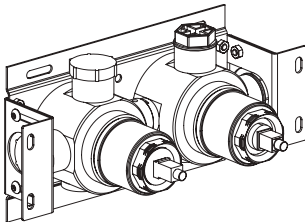

0274014X PARTE INCASSO / BUILT-IN PART

*

- Miscelatore monocomando incasso 2 vie
- Deviatore rotativo
- Connessione G1/2"

- 2-way built-in mixer
- Rotating diverter
- G1/2" connection

Cod. 000