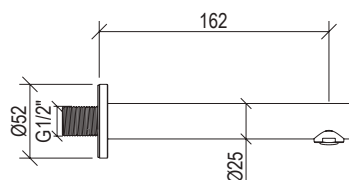

0031044X

- Bocca di erogazione a muro Ø25mm l. 16cm inox 316L
- Aeratore anticalcare M21x1
- Connessione G1/2"

- Wall-mount spout Ø25mm l. 16cm inox 316L
- Anti limestone aerator M21x1
- G1/2" connection

Cod. 022 021 PVD PVD SPECIAL