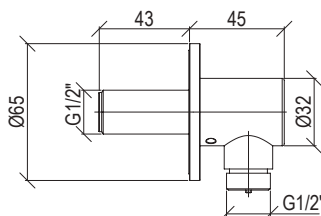

0251068X

- Presa acqua tonda G1/2" inox 316L
- Rosone Ø65mm
- Round G1/2" water connection inox 316L
- Rosette Ø65mm

Cod. 022 021 PVD PVD SPECIAL