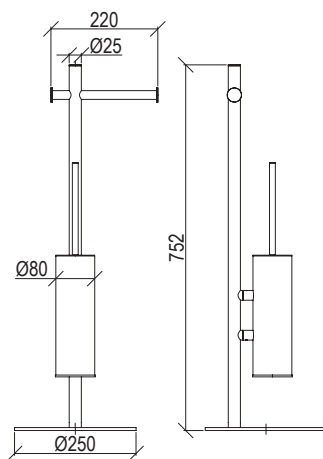

Cod. 022 021 PVD PVD SPECIAL

0302041X

- Barra portaoggetti a muro con accessori inox 316L
- *Wall-mount shower bar with accessories inox 316L*

Cod. 022 021 PVD PVD SPECIAL

0032044X

- Piantana porta scopino e porta rotolo inox 316L
- *Freestanding toilet brush and paper holder inox 316L*