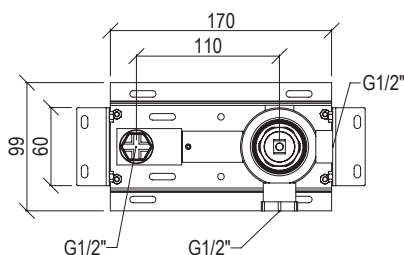

0274006X PARTE INCASSO / BUILT-IN PART

*