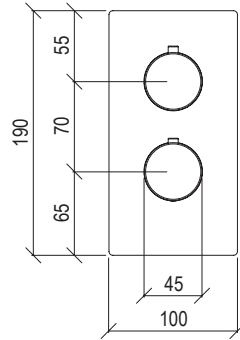

0031933X

*

- Miscelatore termostatico incasso 2 vie Ø45mm inox 316L
- Deviatore rotativo
- Valvole antiritorno ispezionabili
- Connessione G1/2"
- Scatola incasso

- *2-way built-in thermostatic mixer Ø45mm inox 316L*
- *Rotating diverter*
- *Inspectionable check valves*
- *G1/2" connection*
- *Built-in box*

Cod. 022 021 PVD PVD SPECIAL