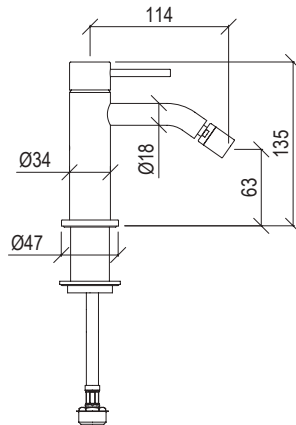

0341274X

- Miscelatore bidet Ø34mm inox 316L **S/SCARICO**
- Bocca con snodo e aeratore anticalcare M16x1
- Flessibili di collegamento G3/8"
- Bidet mixer Ø34mm inox 316L **W/O WASTE**
- Spout with joint and anti limestone aerator M16x1
- G3/8" inox flexible hoses

Cod. 022 021 PVD PVD SPECIAL