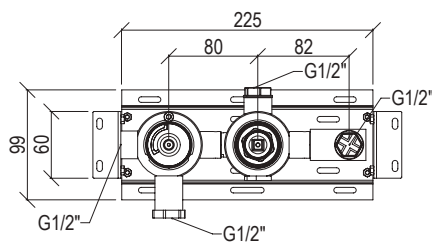

0274003X PARTE INCASSO / BUILT-IN PART

*