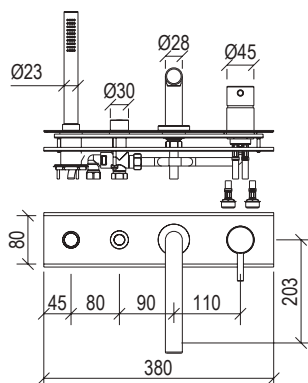

0031201X

*

- Miscelatore monocomando bordo vasca Ø45mm inox 316L
- Bocca l. 20cm con aeratore anticalcare M24x1
- Doccetta anticalcare con flessibile l. 200cm
- Deviatore a pulsante con ritorno automatico
- Connessione G1/2"

- Deck-mount bathtub mixer Ø45mm inox 316L
- Spout l. 20cm with anti limestone aerator M24x1
- Anti limestone hand shower with l. 200cm flexible tube
- Push button diverter with automatic return
- G1/2" connection

Cod. 022 021 PVD PVD SPECIAL