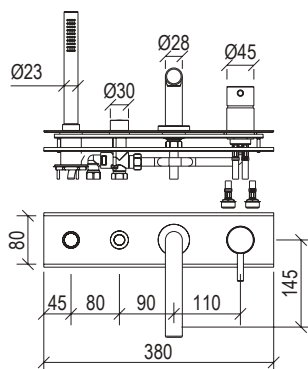

0031001X

*

- Miscelatore monocomando bordo vasca Ø45mm inox 316L
- Bocca l. 15cm con aeratore anticalcare M24x1
- Doccetta anticalcare con flessibile l. 200cm
- Deviatore a pulsante con ritorno automatico
- Connessione G1/2"

- Deck-mount bathtub mixer Ø45mm inox 316L
- Spout l. 15cm with anti limestone aerator M24x1
- Anti limestone hand shower with l. 200cm flexible tube
- Push button diverter with automatic return
- G1/2" connection

Cod. 022 021 PVD PVD SPECIAL