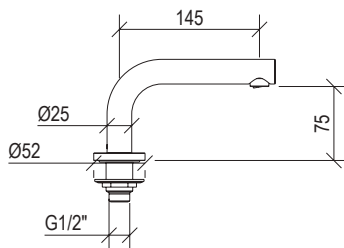

0031190X

- Bocca di erogazione da piano Ø25mm l. 15cm inox 316L
- Aeratore anticalcare M21x1
- Connessione G1/2"

- Deck-mount low spout Ø25mm l. 15cm inox 316L
- Anti limestone aerator M21x1
- G1/2" connection

Cod. 022 021 PVD PVD SPECIAL