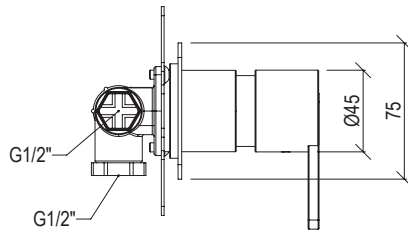

0301043X

*

- Miscelatore monocomando incasso Ø45mm inox 316L
- Uscita a sinistra
- Connessione G1/2"

- Built-in mixer Ø45mm inox 316L
- Left water output
- G1/2" connection

Cod. 022 021 PVD PVD SPECIAL