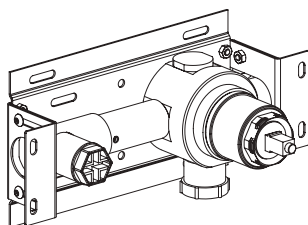

0274006X PARTE INCASSO / BUILT-IN PART

*

- Miscelatore lavabo incasso
- Uscita a sinistra
- Connessione G1/2"

- Built-in part washbasin mixer
- Left water output
- G1/2" connection

Disponibile anche in versione inox 316L
Codice prodotto: **0274016X** - Prezzo: € 378

Also available in inox 316L
Product code: **0274016X** - Price: € 378

Cod. 000