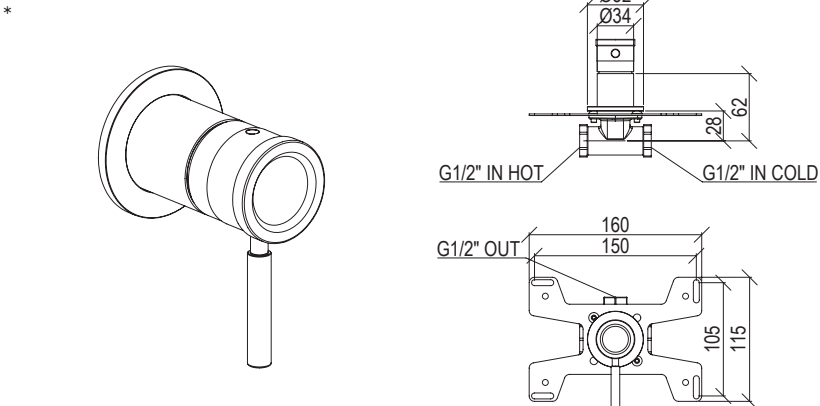

0381040X

- Miscelatore monocomando incasso Ø34mm inox 316L
- Uscita in alto
- Connessione G1/2"
- **N.B.:** Abbinabile a soffione max. 250mm, non per vasca
- Built-in mixer Ø34mm inox 316L
- Up water output
- G1/2" connection
- **F.Y.I.:** Suitable for shower head max. 250mm, not for bathtub

Cod. 022 021 PVD PVD SPECIAL