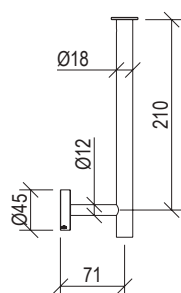

0032029X

- Porta rotolo a parete verticale doppio inox 316L
- Wall-mount double vertical toilet paper holder inox 316L

Cod. 022 021 PVD PVD SPECIAL

CAVE