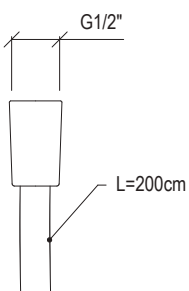

0131239X

- Flessibile doccia l. 200cm "Cromalux Supreme"
- Attacco conico G1/2" anti-torsione

- L. 200cm shower hose "Cromalux Supreme"
- Conical nut G1/2" with anti-twisting

Cod. 022 021 PVD PVD SPECIAL