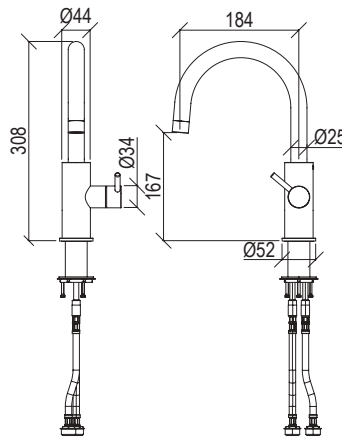

0331164X

- Miscelatore lavabo Ø44mm inox 316L **S/SCARICO**
- Bocca l. 18cm con aeratore anticalcare M16,5x1
- Flessibili di collegamento G3/8"

- Washbasin mixer Ø44mm inox 316L **W/O WASTE**
- Spout l. 18cm with anti limestone aerator M16,5x1
- G3/8" inox flexible hoses

Cod. 022 021 PVD PVD SPECIAL