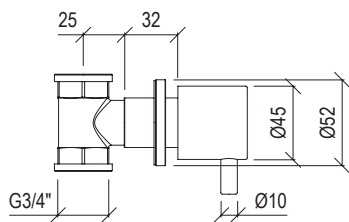

0031031X

*

- Rubinetto d'arresto ad incasso G3/4" inox 316L
- Built-in G3/4" straight valve inox 316L

Cod. 022 021 PVD PVD SPECIAL