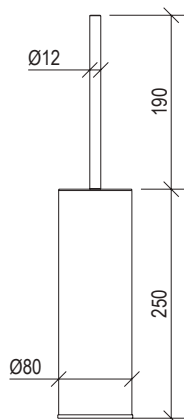

0032013X

- Porta scopino da appoggio inox 316L
- *Toilet brush holder inox 316L*

Cod. 022 021 PVD PVD SPECIAL