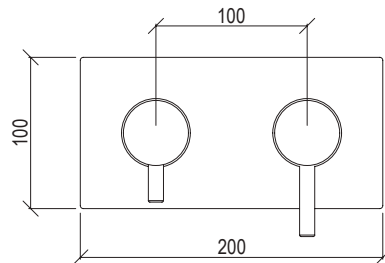

0031931X

*

- Miscelatore monocomando incasso 3 vie Ø45mm inox 316L
- Deviatore rotativo
- Connessione G1/2"

- 3-way built-in mixer Ø45mm inox 316L
- Rotating diverter
- G1/2" connection

Cod. 022 021 PVD PVD SPECIAL