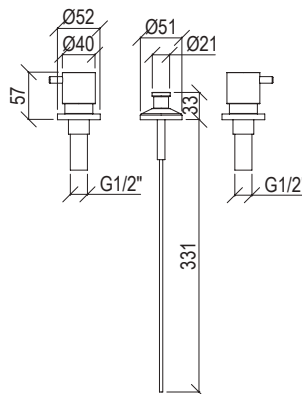

0251026X

*

- Miscelatore bidet 3 fori Ø40mm inox 316L **C/SCARICO**
- Centralina con asta per scarico G1"1/4
- Vitone ceramico 1/4 giro
- Connessione G1/2"
- *3-hole bidet mixer Ø40mm inox 316L **W/ WASTE***
- *Central unit with rod for G1"1/4 waste*
- *1/4 rotation ceramic valve*
- *G1/2" connection*

Cod. 022 021 PVD PVD SPECIAL