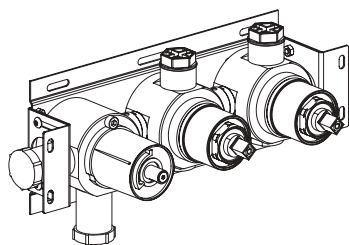

0274011X PARTE INCASSO / BUILT-IN PART

*