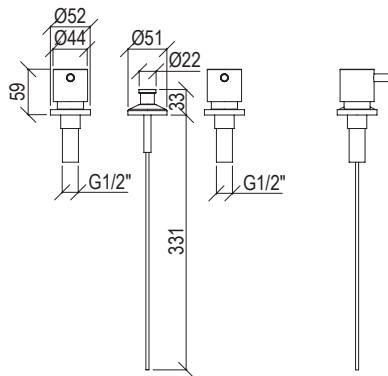

0031026X

*

- Miscelatore bidet 3 fori Ø45mm inox 316L **C/SCARICO**
- Centralina con asta per scarico G1"1/4
- Vitone ceramico 1/4 giro
- Connessione G1/2"

- 3-hole bidet mixer Ø45mm inox 316L **W/ WASTE**
- Central unit with rod for G1"1/4 waste
- 1/4 rotation ceramic valve
- G1/2" connection

Cod. 022 021 PVD PVD SPECIAL