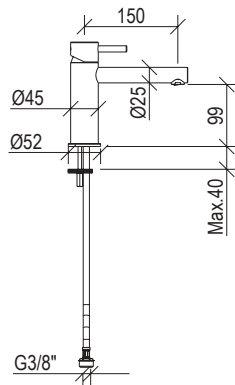

0031164X

- Miscelatore lavabo Ø45mm inox 316L **S/SCARICO**
- Bocca l. 15cm con aeratore anticalcare M21x1
- Flessibili di collegamento G3/8"

- Washbasin mixer Ø45mm inox 316L **W/O WASTE**
- Spout l. 15cm with anti limestone aerator M21x1
- G3/8" inox flexible hoses

Cod. 022 021 PVD PVD SPECIAL