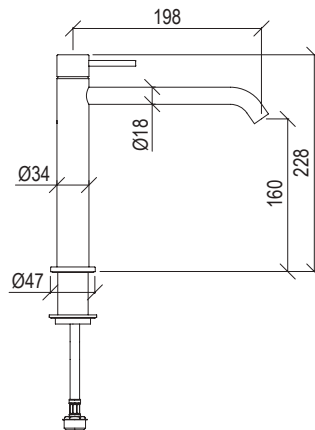

0341166X

- Miscelatore lavabo alto Ø34mm inox 316L **S/SCARICO**
- Bocca l. 20cm con aeratore anticalcare M16,5x1
- Flessibili di collegamento G3/8"

- High washbasin mixer Ø34mm inox 316L **W/O WASTE**
- Spout l. 20cm with anti limestone aerator M16,5x1
- G3/8" inox flexible hoses

Cod. 022 021 PVD PVD SPECIAL