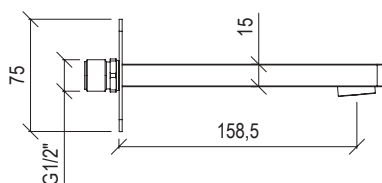

0301044X

- Bocca di erogazione a muro l. 16cm inox 316L
- Aeratore anticalcare M24x1
- Connessione G1/2"

- Wall-mount spout l. 16cm inox 316L
- Anti limestone aerator M24x1
- G1/2" connection

Cod. 022 021 PVD PVD SPECIAL