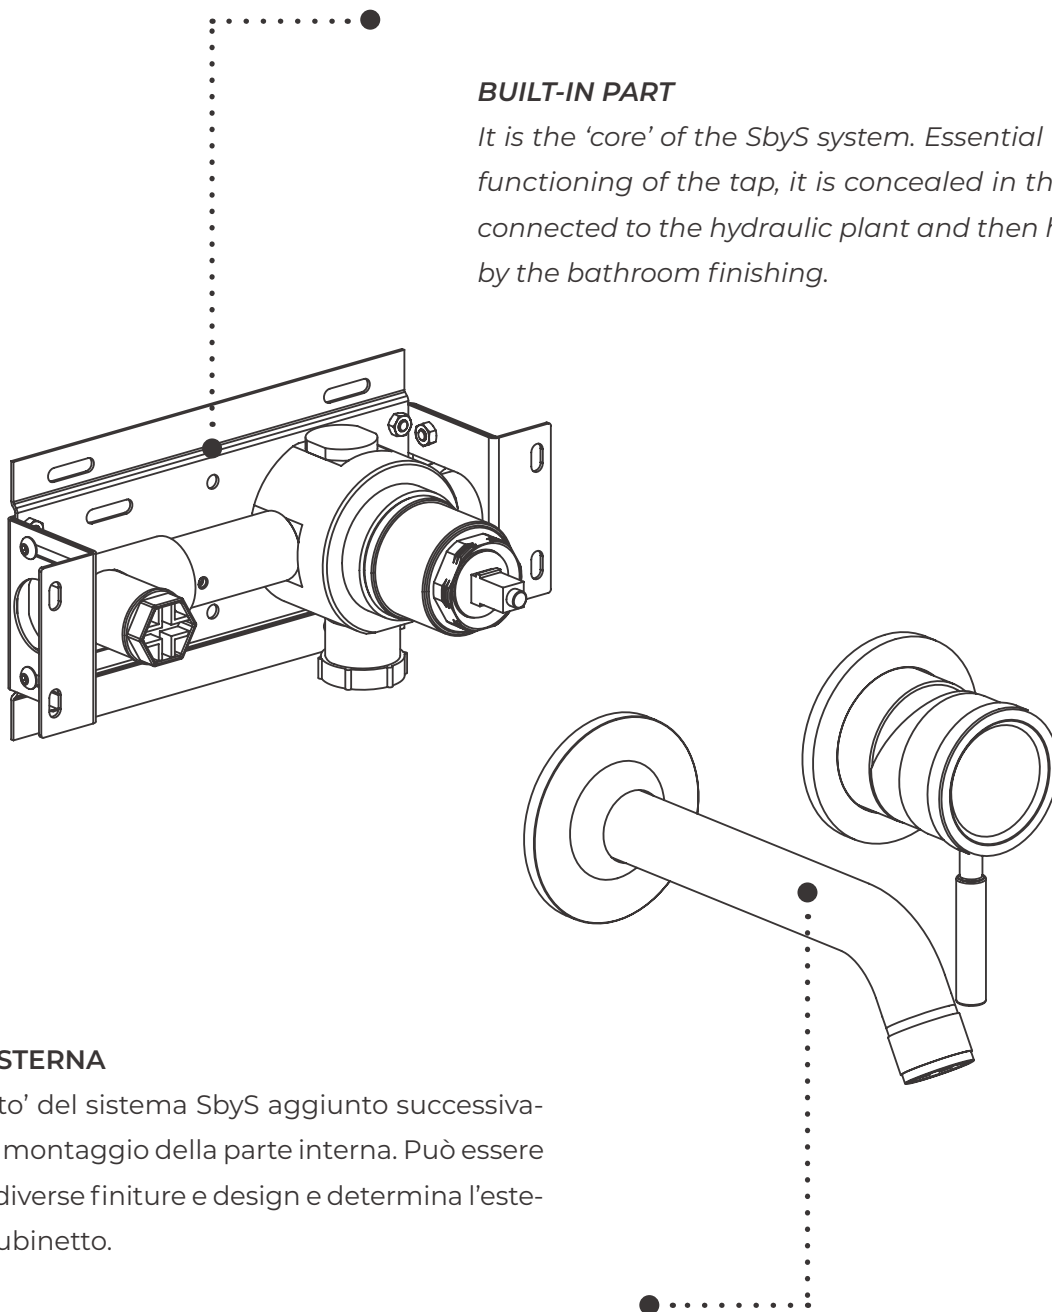

BUILT-IN PART

It is the 'core' of the SbyS system. Essential for the functioning of the tap, it is concealed in the wall, connected to the hydraulic plant and then hidden by the bathroom finishing.

PARTE ESTERNA