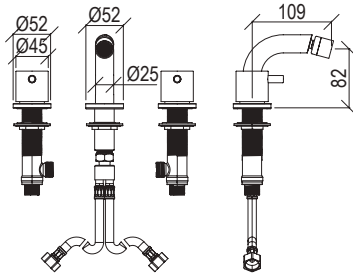

0031027X

*

- Miscelatore bidet 3 fori Ø45mm inox 316L **C/SCARICO**
- Bocca con snodo e aeratore anticalcare M22x1
- Vitone ceramico 1/4 giro
- Scarico G1"1/4
- Connessione G1/2"

- 3-hole bidet mixer Ø45mm inox 316L **W/ WASTE**
- Spout with joint and anti limestone aerator M22x1
- 1/4 rotation ceramic valve
- G1"1/4 waste
- G1/2" connection

Cod. 022 021 PVD PVD SPECIAL