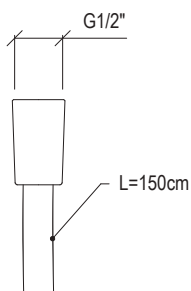

0151130X

- Flessibile doccia l. 150cm "Cromalux Inox"
- Attacco conico G1/2" anti-torsione

- *L. 150cm shower hose "Cromalux Inox"*
- *Conical nut G1/2" with anti-twisting*

Cod. 022 021 PVD PVD SPECIAL