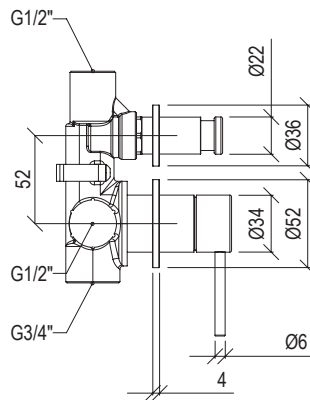

0341080X

*

- Miscelatore monocomando incasso 2 vie Ø34mm inox 316L
- Deviatore a pulsante con ritorno automatico
- Connessione G1/2"
- Installazione standard: Rosoni Ø36mm e Ø60mm
- Installazione alternativa: Piastra rettangolare 90x150mm
- **N.B.:** Abbinabile a soffione max. 250mm, non per vasca
- 2-way built-in mixer Ø34mm inox 316L
- Push button diverter with automatic return
- G1/2" connection
- Standard installation: Ø36mm and Ø60mm rosettes
- Alternative installation: 90x150mm rectangular plate
- **F.Y.I.:** Suitable for shower head max. 250mm, not for bathtub

Cod. 022 021 PVD PVD SPECIAL