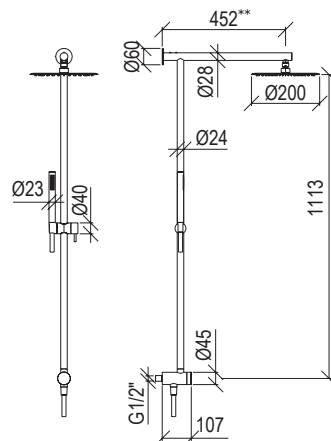

0031122X

- Colonna doccia con deviatore 2 vie inox 304L
- Deviatore a tiro con ritorno automatico
- Doccetta anticalcare con flessibile l. 160cm
- Connessione G1/2"
- Soffione ispezionabile Ø20cm, braccio 45cm

** Disponibile con braccio da 35cm, cod. 0251122X

- Shower column with 2-way diverter inox 304L
- Pulling diverter with automatic return
- Anti limestone hand shower with l. 160cm flexible tube
- G1/2" connection
- Inspectionable shower head Ø20cm, 45cm shower arm

** Available with 35cm shower arm, cod. 0251122X

Cod. 022 021 PVD PVD SPECIAL