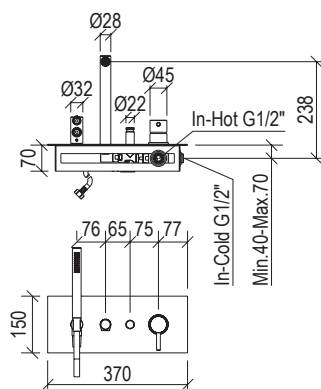

0031198X

*

- Miscelatore vasca incasso Ø45mm inox 316L
- Bocca l. 21cm con aeratore anticalcare M24x1
- Doccetta anticalcare con flessibile l. 160cm
- Deviatore a pulsante con ritorno automatico
- Connessione G1/2\"

- *Built-in bathtub mixer Ø45mm inox 316L*
- *Spout l. 21cm with anti limestone aerator M24x1*
- *Anti limestone hand shower with l. 160cm flexible tube*
- *Push button diverter with automatic return*
- *G1/2\" connection*

Cod. 022 021 PVD PVD SPECIAL