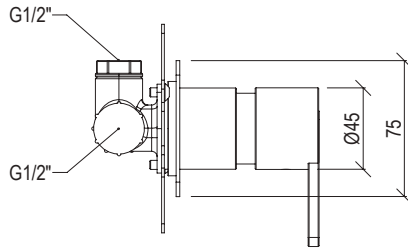

0301040X

*

- Miscelatore monocomando incasso Ø45mm inox 316L
- Uscita in alto
- Connessione G1/2"

- Built-in mixer Ø45mm inox 316L
- Up water output
- G1/2" connection

Cod. 022 021 PVD PVD SPECIAL