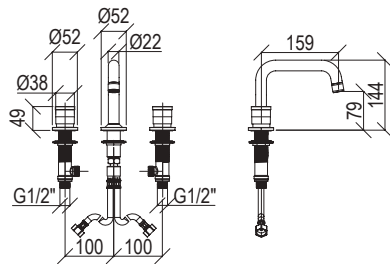

0281109X

*

- Miscelatore lavabo 3 fori Ø38mm inox 316L **S/SCARICO**
- Bocca bassa con aeratore anticalcare M18,5x1
- Vitone ceramico 1/4 giro
- Connessione G1/2"

- 3-hole washbasin mixer Ø38mm inox 316L **W/O WASTE**
- Low spout with anti limestone aerator M18,5x1
- 1/4 rotation ceramic valve
- G1/2" connection

Cod. 022 021 PVD PVD SPECIAL