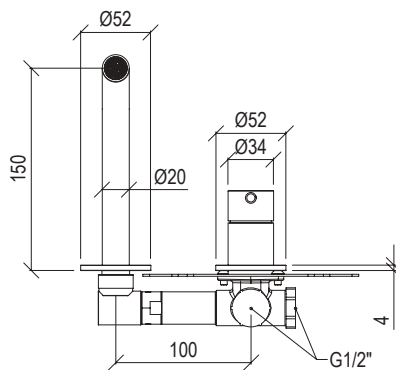

0331131X

*

- Miscelatore lavabo incasso Ø34mm inox 316L
- Bocca l. 15cm con aeratore anticalcare M16,5x1
- Connessione G1/2"

- Built-in washbasin mixer Ø34mm inox 316L
- Spout l. 15cm with anti limestone aerator M16,5x1
- G1/2" connection

Cod. 022 021 PVD PVD SPECIAL