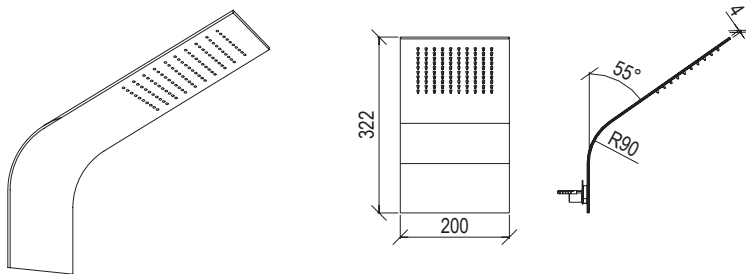

- Soffione doccia a muro inclinato inox 304L
- Rettangolare, sottile e con ugelli anticalcare
- Getto pioggia
- Connessione G1/2"

- Reclined wall-mount shower head inox 304L
- Rectangular, slim, with anti limestone nozzle
- Rain jet
- G1/2" connection

Cod. 022 021 PVD PVD SPECIAL