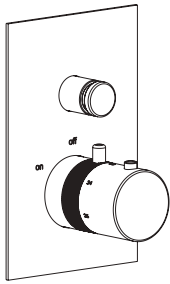

0031117X

*

- Miscelatore termostatico incasso 2 vie Ø45mm inox 316L
- Deviatore a pulsante con ritorno automatico
- Regolatore di flusso
- Fermo temperatura 38°
- Connessione G1/2"

- 2-way built-in thermostatic mixer Ø45mm inox 316L
- Push button diverter with automatic return
- Water flow regulator
- Safety block 38°
- G1/2" connection

Cod. 022 021 PVD PVD SPECIAL