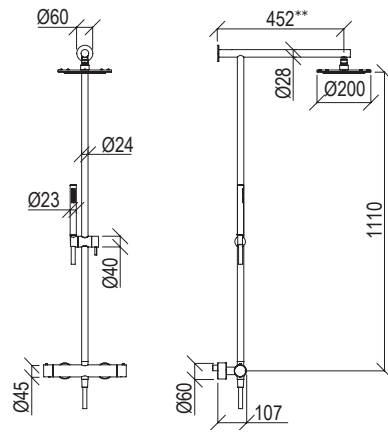

0031134X

*

- Colonna doccia termostatica con scorrevole inox 316L
- Deviatore rotativo
- Doccetta anticalcare con flessibile l. 160cm
- Connessione G1/2" con valvole antiritorno
- Soffione ispezionabile Ø20cm, braccio 45cm

** Disponibile con braccio da 35cm, cod. 0251134X

- *Thermostatic shower column with sliding rail inox 316L*
- *Rotating diverter*
- *Anti limestone hand shower with l. 160cm flexible tube*
- *G1/2" connection with check valves*
- *Inspectionable shower head Ø20cm, 45cm shower arm*

** Available with 35cm shower arm, cod. 0251134X

Cod. 022 021 PVD PVD SPECIAL