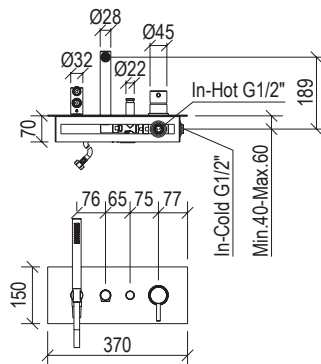

0031115X

*

- Miscelatore monocomando vasca incasso Ø45mm inox 316L
- Bocca l. 16cm con aeratore anticalcare M24x1
- Doccetta anticalcare con flessibile l. 160cm
- Deviatore a pulsante con ritorno automatico
- Connessione G1/2\"

- *Built-in bathtub mixer Ø45mm inox 316L*
- *Spout l. 16cm with anti limestone aerator M24x1*
- *Anti limestone hand shower with l. 160cm flexible tube*
- *Push button diverter with automatic return*
- *G1/2\" connection*

Cod. 022 021 PVD PVD SPECIAL