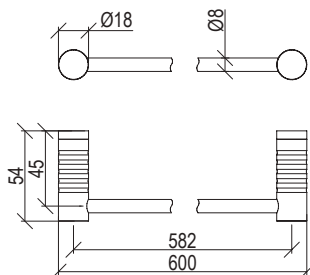

0432007X O-PLUS

- Porta asciugamani l. 60cm inox 316L

- Towel rail l. 60cm inox 316L

Cod. 022 021 PVD PVD SPECIAL