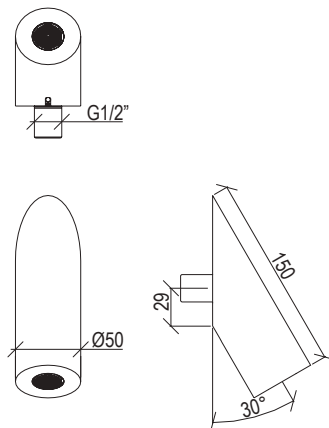

0031387X

- Soffione doccia a muro inclinato inox 304L
- Tondo Ø50mm con getto spray anticalcare
- Connessione G1/2"

- **N.B.:** Non disponibile nella finitura 164 PVD COFFEE

- *Reclined wall-mount shower head inox 304L*
- *Round Ø50mm with anti limestone spray*
- *G1/2" connection*
- **F.Y.I.:** Finish 164 PVD COFFEE not available

Cod. 022 021 PVD PVD SPECIAL