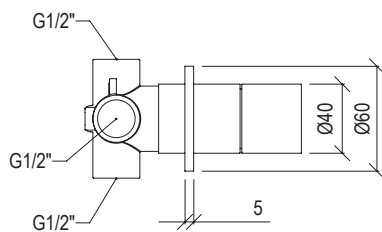

0361151X

*

- Deviatore rotativo incasso 3 vie Ø40mm inox 316L
- Connessione G1/2"

- 3-way built-in rotating diverter Ø40mm inox 316L
- G1/2" connection

Cod. 022 021 PVD PVD SPECIAL