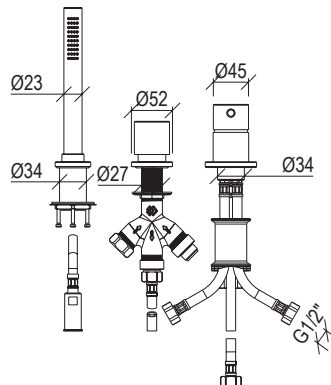

0031004X

*

- Gruppo bordo vasca 3 fori Ø45mm inox 316L
- Alimentazione per colonna di scarico vasca
- Doccetta anticalcare con flessibile l. 200cm
- Deviatore a pulsante con ritorno automatico
- Flessibili di collegamento G1/2"

- 3-hole deck-mount bathtub mixer Ø45mm inox 316L
- Water supply for bathtub
- Anti limestone hand shower with l. 200cm flexible tube
- Push button diverter with automatic return
- G1/2" inox flexible hoses

Cod. 022 021 PVD PVD SPECIAL