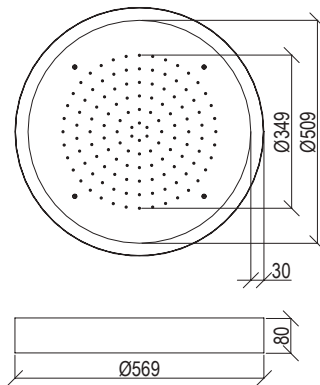

0031399X

- Soffione doccia a soffitto inox 304L c/carter bianco
- Tondo 570mm con ugelli anticalcare
- Getto pioggia
- Illuminazione LED cromoterapia con pulsantiera
- Connessione G1/2"
- **N.B.:** Non disponibile nella finitura 164 PVD COFFEE

- Ceiling shower head inox 304L with white carter
- Round 570mm with anti limestone nozzle
- Rain jet
- LED chromotherapy with remote control
- G1/2" connection
- **F.Y.I.:** Finish 164 PVD COFFEE not available

Cod. 022 021 PVD PVD SPECIAL