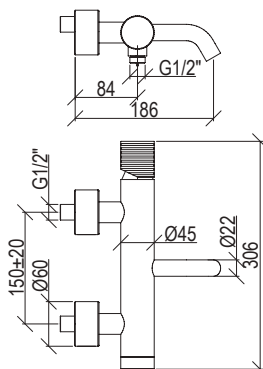

0431011X

*

- Miscelatore monocomando esterno vasca Ø45mm inox 316L
- Deviatore a tiro con ritorno automatico
- Bocca con aeratore anticalcare M18,5x1
- Connessione G1/2"

- Wall-mount bathtub mixer Ø45mm inox 316L
- Pulling diverter with automatic return
- Spout with anti limestone aerator M18,5x1
- G1/2" connection

Cod.	022	021	PVD	PVD SPECIAL