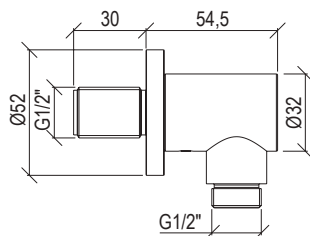

0031068X

- Presa acqua tonda G1/2" inox 316L
- Rosone Ø52mm
- Round G1/2" water connection inox 316L
- Rosette Ø52mm

Cod. 022 021 PVD PVD SPECIAL