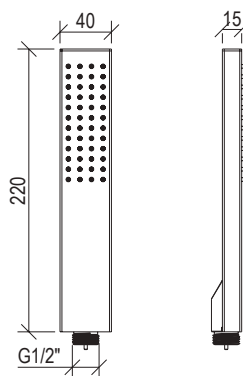

0151064X

- Doccetta quadra monogetto inox 304L anticalcare
- Square hand shower inox 304L with anti limestone system

Cod. 022 021 PVD PVD SPECIAL

0141064X