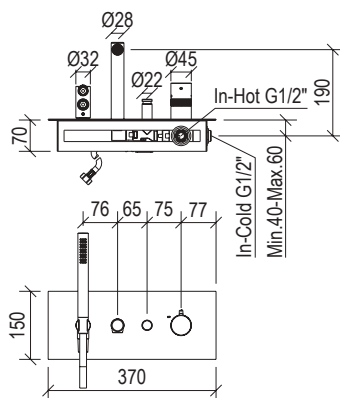

0031189X

*

- Miscelatore termostatico vasca incasso Ø45mm inox 316L
- Blocco temperatura 38°
- Bocca l. 16cm con aeratore anticalcare M24x1
- Doccetta anticalcare con flessibile l. 160cm
- Deviatore a pulsante con ritorno automatico

- Built-in thermostatic bathtub mixer Ø45mm inox 316L
- Safety block at 38°
- Spout l. 16cm with anti limestone aerator M24x1
- Anti limestone hand shower with l. 160cm flexible tube
- Push button diverter with automatic return

Cod. 022 021 PVD PVD SPECIAL