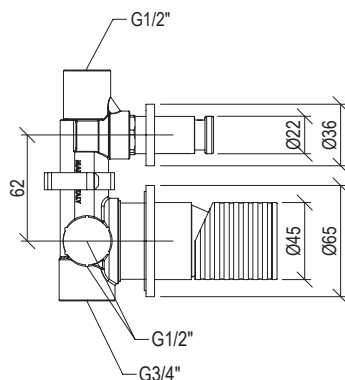

0431080X

*

- Miscelatore monocomando incasso 2 vie Ø45mm inox 316L
- Deviatore a pulsante con ritorno automatico
- Connessione G1/2"
- 2-way built-in mixer Ø45mm inox 316L
- Push button diverter with automatic return
- G1/2" connection

Cod. 022 021 PVD PVD SPECIAL