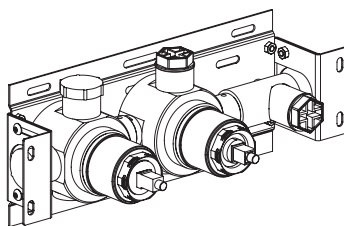

0274015X PARTE INCASSO / BUILT-IN PART

*