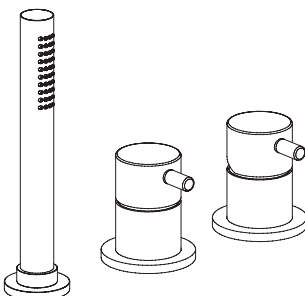

0031404X

*

- Gruppo bordo vasca 3 fori Ø45mm inox 316L
- Alimentazione per colonna di scarico vasca
- Doccetta anticalcare con flessibile l. 200cm
- Deviatore rotativo
- Flessibili di collegamento G1/2"

- 3-hole deck-mount bathtub mixer Ø45mm inox 316L
- Water supply for bathtub
- Anti limestone hand shower with l. 200cm flexible tube
- Rotating diverter
- G1/2" inox flexible hoses

Cod. 022 021 PVD PVD SPECIAL