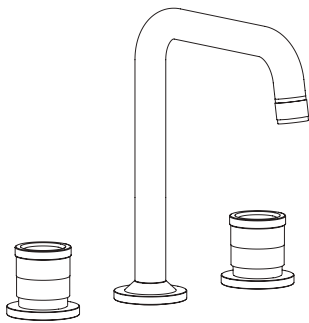

0281110X

*

- Miscelatore lavabo 3 fori Ø38mm inox 316L **S/SCARICO**
- Bocca alta con aeratore anticalcare M18,5x1
- Vitone ceramico 1/4 giro
- Connessione G1/2"

- 3-hole washbasin mixer Ø38mm inox 316L **W/O WASTE**
- High spout with anti limestone aerator M18,5x1
- 1/4 rotation ceramic valve
- G1/2" connection

Cod. 022 021 PVD PVD SPECIAL