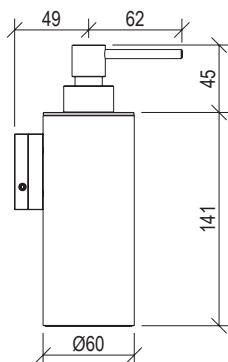

0032002X

- Dosa sapone a parete inox 316L
- Wall-mount soap dispenser inox 316L

Cod. 022 021 PVD PVD SPECIAL