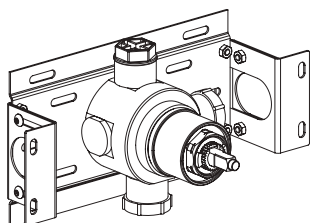

0274001X PARTE INCASSO / BUILT-IN PART

*

- Miscelatore incasso monocomando
- Uscita in alto
- Connessione G1/2"

- Built-in part mixer
- Up water output
- G1/2" connection

Cod. 000

CAVE