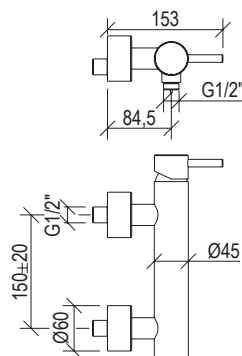

- Miscelatore esterno doccia Ø45mm inox 316L
- Uscita doccia G1/2"
- Connessione G1/2"

- Wall-mount shower mixer Ø45mm inox 316L
- Shower connection G1/2"
- G1/2" connection

Cod. 022 021 PVD PVD SPECIAL