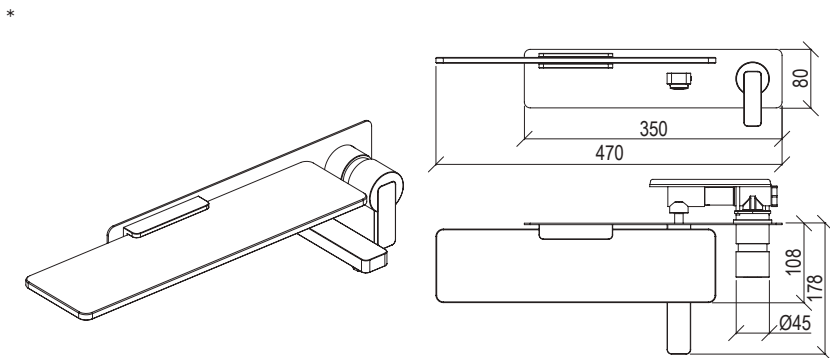

0301531X

- Miscelatore lavabo incasso Ø45mm inox 316L
- Mensola in vetro temperato
- Bocca l. 16cm con aeratore anticalcare M24x1
- Connessione G1/2"
- Built-in washbasin mixer Ø45mm inox 316L
- Tempered glass shelf
- Spout l. 16cm with anti limestone aerator M24x1
- G1/2" connection

Cod. 022 021 PVD PVD SPECIAL