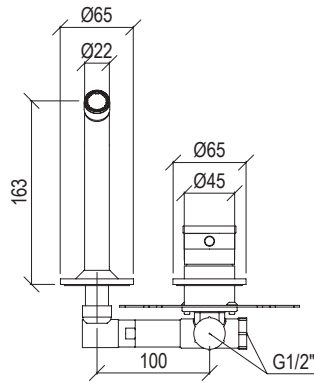

0281132X

*

- Miscelatore bidet incasso Ø45mm inox 316L
- Bocca con snodo e aeratore anticalcare M16x1
- Connessione G1/2"
- Built-in bidet mixer Ø45mm inox 316L
- Spout with joint and anti limestone aerator M16x1
- G1/2" connection

Cod. 022 021 PVD PVD SPECIAL