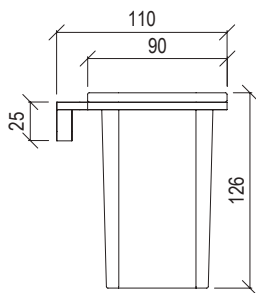

0302001X EXO

- Bicchiere porta spazzolini a parete inox 316L
- Bicchiere in vetro temperato
- Wall-mount toothbrush holder inox 316L
- Tempered glass

Cod. 022 021 PVD PVD SPECIAL