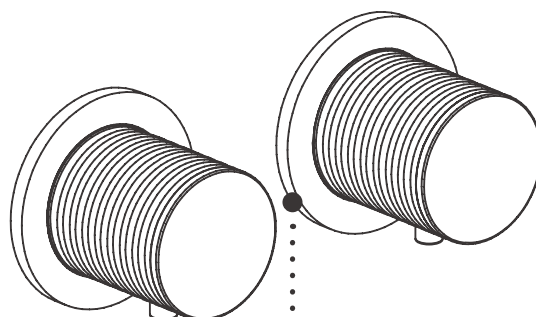

BUILT-IN PART

It is the 'core' of the SbyS system. Essential for the functioning of the tap, it is concealed in the wall, connected to the hydraulic plant and then hidden by the bathroom finishing.

PARTE ESTERNA