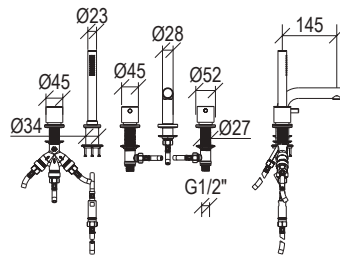

0031024X

*

- Gruppo bordo vasca 5 fori Ø45mm inox 316L
- Bocca l. 15cm con aeratore anticalcare M24x1
- Doccetta anticalcare con flessibile l. 200cm
- Deviatore a pulsante con ritorno automatico
- Vitone ceramico 1/4 di giro

- 5-hole deck-mount bathtub mixer Ø45mm inox 316L
- Spout l. 15cm with anti limestone aerator M24x1
- Anti limestone hand shower with l. 200cm flexible tube
- Push button diverter with automatic return
- 1/4 rotation ceramic valve

Cod. 022 021 PVD PVD SPECIAL