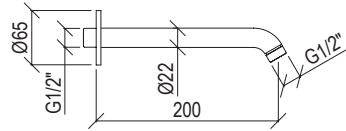

- Shower set inox 316L
- Hand shower with l. 160cm flexible tube
- G1/2" water connection with shower holder
- Rosette Ø65mm

Cod. 022 021 PVD PVD SPECIAL

0251046X

- Braccio doccia a parete l. 20cm inox 316L
- Connessione G1/2"