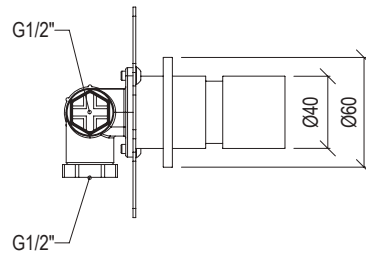

0361043X

*

- Miscelatore monocomando incasso Ø40mm inox 316L
- Uscita a sinistra
- Connessione G1/2"

- Built-in mixer Ø40mm inox 316L
- Left water output
- G1/2" connection

Cod. 022 021 PVD PVD SPECIAL