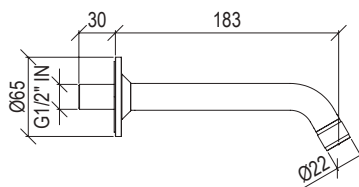

0281087X RÉTRO

- Bocca di erogazione a muro Ø22mm l. 18cm inox 316L
- Aeratore anticalcare M18,5x1
- Connessione G1/2"

- Wall-mount spout Ø22mm l. 18cm inox 316L
- Anti limestone aerator M18,5x1
- G1/2" connection

Cod. 022 021 PVD PVD SPECIAL