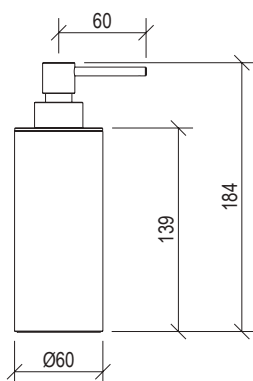

0032017X

- Dosa sapone da piano inox 316L
- Soap dispenser inox 316L

Cod. 022 021 PVD PVD SPECIAL