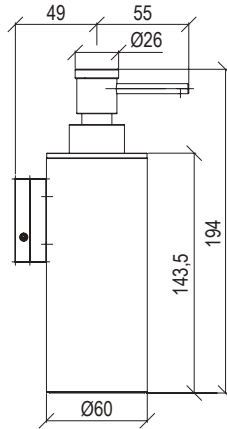

0282002X

- Dosa sapone a parete inox 316L
- Wall-mount soap dispenser inox 316L

Cod. 022 021 PVD PVD SPECIAL