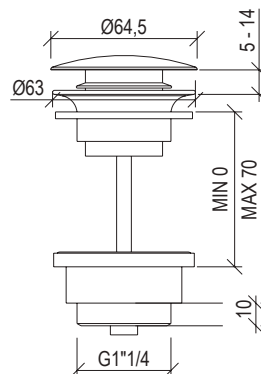

0031170X

- Scarico lavabo "Click-Clack" G1"1/4 inox 304L
- Modello universale

- Washbasin "Pop-Up" waste G1"1/4 inox 304L
- Universal model

Cod. 022 021 PVD PVD SPECIAL