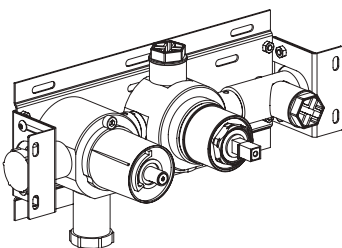

0274003X PARTE INCASSO / BUILT-IN PART

*