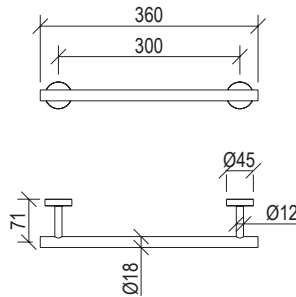

0032005X

- Porta asciugamani l. 30cm inox 316L

- *Towel rail l. 30cm inox 316L*

Cod. 022 021 PVD PVD SPECIAL