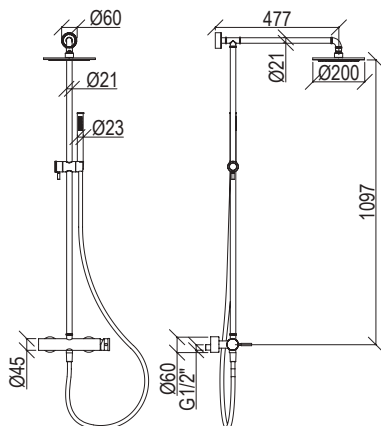

0281157X

*

- Colonna doccia monocomando con scorrevole inox 316L
- Deviatore a tiro con ritorno automatico
- Doccetta anticalcare con flessibile l. 150cm
- Connessione G1/2"
- Soffione ispezionabile Ø20cm

- *Shower column with sliding rail inox 316L*
- *Pulling diverter with automatic return*
- *Anti limestone hand shower with l. 150cm flexible tube*
- *G1/2" connection*
- *Inspectionable shower head Ø20cm*

Cod. 022 021 PVD PVD SPECIAL