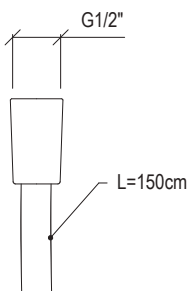

0131130X

- Flessibile doccia l. 150cm "Cromalux Supreme"
- Attacco conico G1/2" anti-torsione

- L. 150cm shower hose "Cromalux Supreme"
- Conical nut G1/2" with anti-twisting

Cod. 022 021 PVD PVD SPECIAL