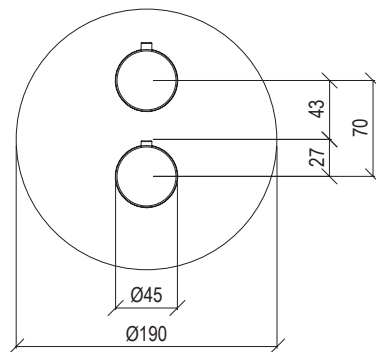

0251933X

*

- Miscelatore termostatico incasso 2 vie Ø45mm inox 316L
- Deviatore rotativo
- Valvole antiritorno ispezionabili
- Connessione G1/2"
- Scatola incasso

- 2-way built-in thermostatic mixer Ø45mm inox 316L
- Rotating diverter
- Inspectionable check valves
- G1/2" connection
- Built-in box

Cod.	022	021	PVD	PVD SPECIAL